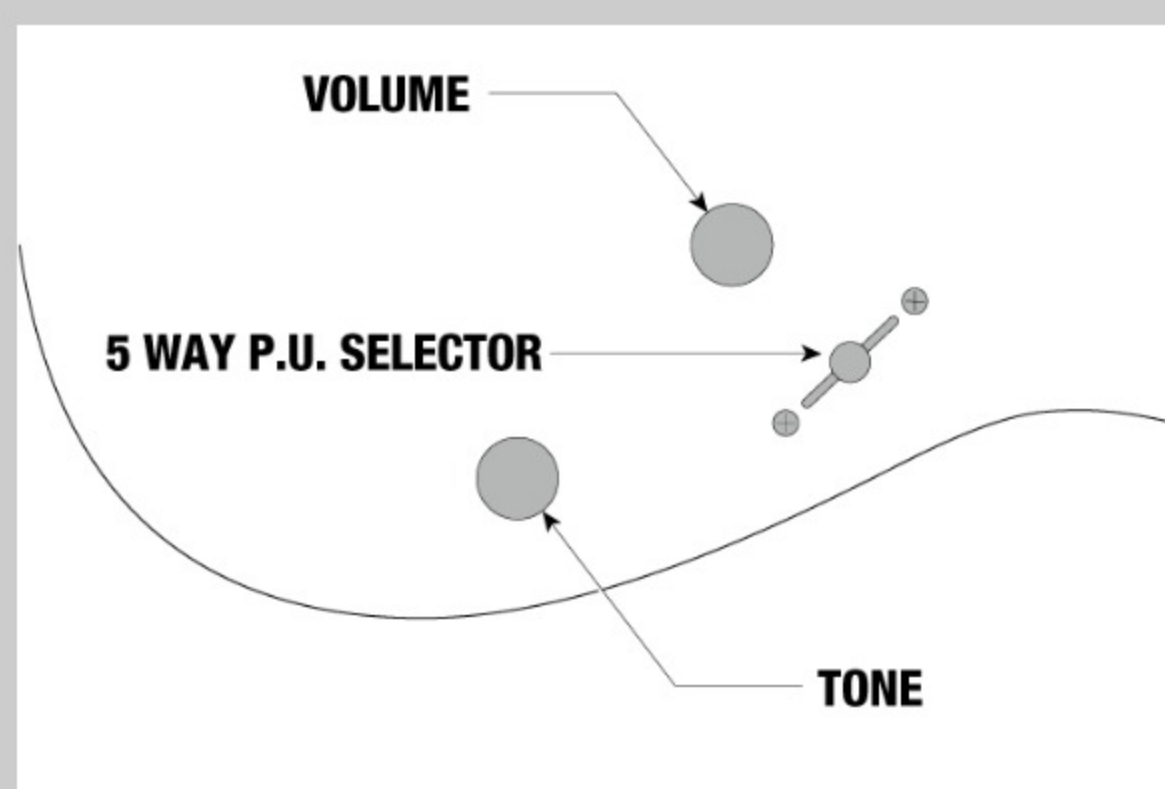

GRGR221PA

COLOR VARIATION :

AQB : Aqua Burst

SHARE :

SPEC

SPECS

neck type	GRGR / Maple neck
top/back/body	Poplar Burl Art Grain top / Okoume body
fretboard	Bound Purpleheart fretboard / Reversed White Sharktooth inlay
fret	Jumbo frets
number of frets	24
bridge	F106 bridge
string space	10.5mm
neck pickup	IBZ-6 (H) neck pickup (Passive/Ceramic)
bridge pickup	IBZ-6 (H) bridge pickup (Passive/Ceramic)
factory tuning	1E,2B,3G,4D,5A,6E
string gauge	.010/.013/.017/.026/.036/.046
hardware color	Black

NECK DIMENSIONS

Scale :	648mm/25.5"
a : Width	43mm at NUT
b : Width	58mm at 24F
c : Thickness	19.5mm at 1F
d : Thickness	21.5mm at 12F
Radius :	400mmR

DESCRIPTION +

SWITCHING SYSTEM

DESCRIPTION

+

CONTROLS

DESCRIPTION