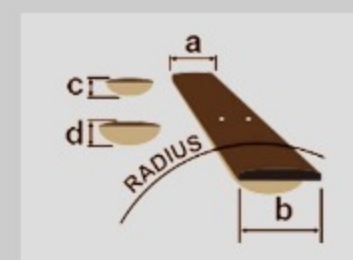

GRGR221PA

COLOR VARIATION :

AQB : Aqua Burst

SHARE :

SPEC

SPECS

neck type	GRGR / Maple neck
top/back/body	Poplar Burl Art Grain top / Okoume body
fretboard	Bound Purpleheart fretboard / Reversed White Sharktooth inlay
fret	Jumbo frets
number of frets	24
bridge	F106 bridge
string space	10.5mm
neck pickup	IBZ-6 (H) neck pickup (Passive/Ceramic)
bridge pickup	IBZ-6 (H) bridge pickup (Passive/Ceramic)
factory tuning	1E,2B,3G,4D,5A,6E
string gauge	.010/.013/.017/.026/.036/.046
hardware color	Black

NECK DIMENSIONS

Scale :	648mm/25.5"
a : Width	43mm at NUT
b : Width	58mm at 24F
c : Thickness	19.5mm at 1F
d : Thickness	21.5mm at 12F
Radius :	400mmR

DESCRIPTION +

SWITCHING SYSTEM

DESCRIPTION

+

CONTROLS

DESCRIPTION