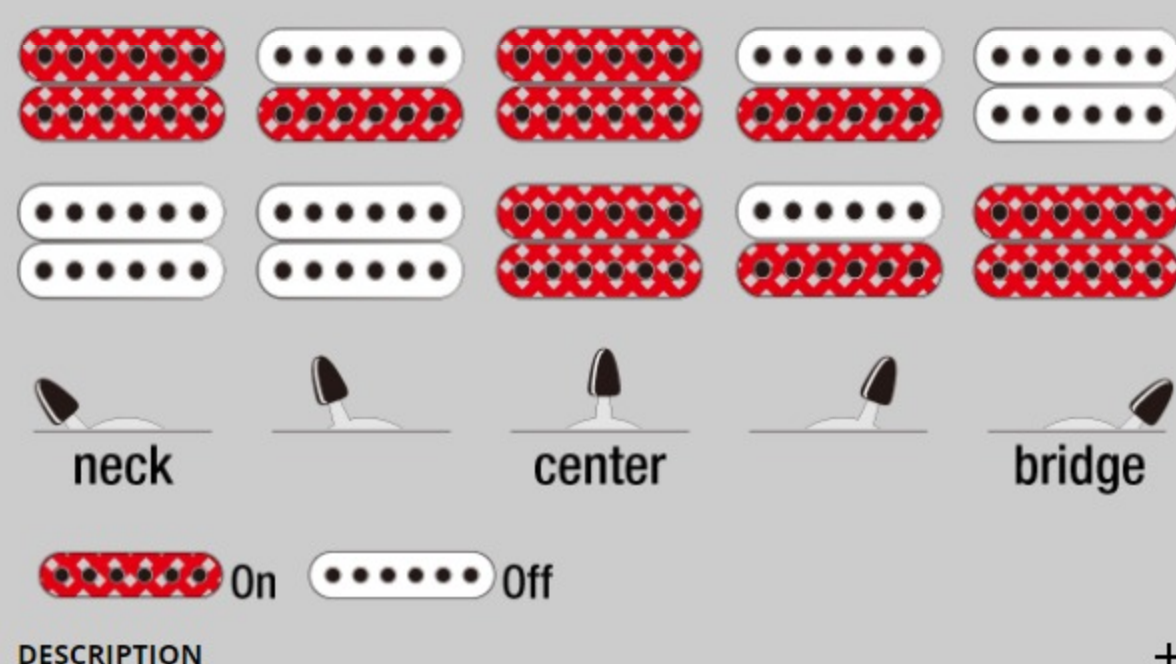

GRGR221PA

COLOR VARIATION :

AQB : Aqua Burst

SHARE :

SPEC

SPECS

neck type	GRGR / Maple neck
top/back/body	Poplar Burl Art Grain top / Okoume body
fretboard	Bound Purpleheart fretboard / Reversed White Sharktooth inlay
fret	Jumbo frets
number of frets	24
bridge	F106 bridge
string space	10.5mm
neck pickup	IBZ-6 (H) neck pickup (Passive/Ceramic)
bridge pickup	IBZ-6 (H) bridge pickup (Passive/Ceramic)
factory tuning	1E,2B,3G,4D,5A,6E
string gauge	.010/.013/.017/.026/.036/.046
hardware color	Black

NECK DIMENSIONS

Scale :	648mm/25.5"
a : Width	43mm at NUT
b : Width	58mm at 24F
c : Thickness	19.5mm at 1F
d : Thickness	21.5mm at 12F
Radius :	400mmR

DESCRIPTION +

SWITCHING SYSTEM

DESCRIPTION

+

CONTROLS

DESCRIPTION