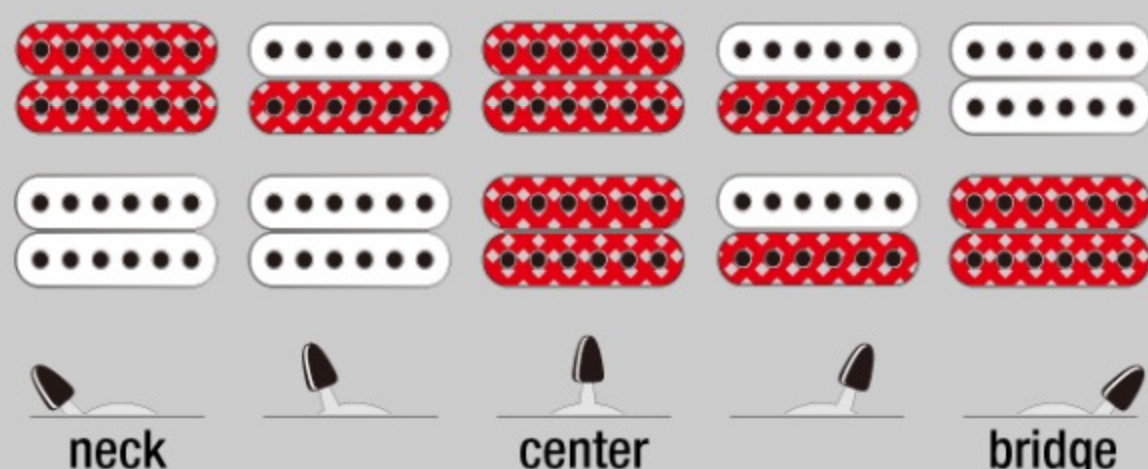

GRX120SP

COLOR VARIATION :

MLM : Metallic Light Blue Matte

SHARE :

SPEC

SPECS

neck type	GRX / Maple neck
top/back/body	Poplar body
fretboard	Jatoba fretboard / White dot inlay
fret	Medium frets
number of frets	22
bridge	T106 bridge
string space	10.5mm
neck pickup	Infinity R (H) neck pickup (Passive/Ceramic)
bridge pickup	Infinity R (H) bridge pickup (Passive/Ceramic)
factory tuning	1E,2B,3G,4D,5A,6E
string gauge	.009/.011/.016/.024/.032/.042
hardware color	Chrome

NECK DIMENSIONS

Scale :	648mm/25.5"
a : Width	42mm at NUT
b : Width	57mm at 22F
c : Thickness	19.5mm at 1F
d : Thickness	21.5mm at 12F
Radius :	305mmR

DESCRIPTION

SWITCHING SYSTEM

On Off

DESCRIPTION

CONTROLS

DESCRIPTION