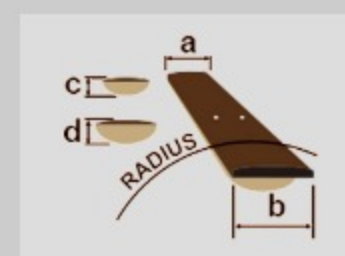

GRX120SP

COLOR VARIATION :

MLM : Metallic Light Blue Matte

SHARE :

SPEC

SPECS

neck type	GRX / Maple neck
top/back/body	Poplar body
fretboard	Jatoba fretboard / White dot inlay
fret	Medium frets
number of frets	22
bridge	T106 bridge
string space	10.5mm
neck pickup	Infinity R (H) neck pickup (Passive/Ceramic)
bridge pickup	Infinity R (H) bridge pickup (Passive/Ceramic)
factory tuning	1E,2B,3G,4D,5A,6E
string gauge	.009/.011/.016/.024/.032/.042
hardware color	Chrome

NECK DIMENSIONS

Scale :	648mm/25.5"
a : Width	42mm at NUT
b : Width	57mm at 22F
c : Thickness	19.5mm at 1F
d : Thickness	21.5mm at 12F
Radius :	305mmR

DESCRIPTION

SWITCHING SYSTEM

On Off

DESCRIPTION

CONTROLS

DESCRIPTION