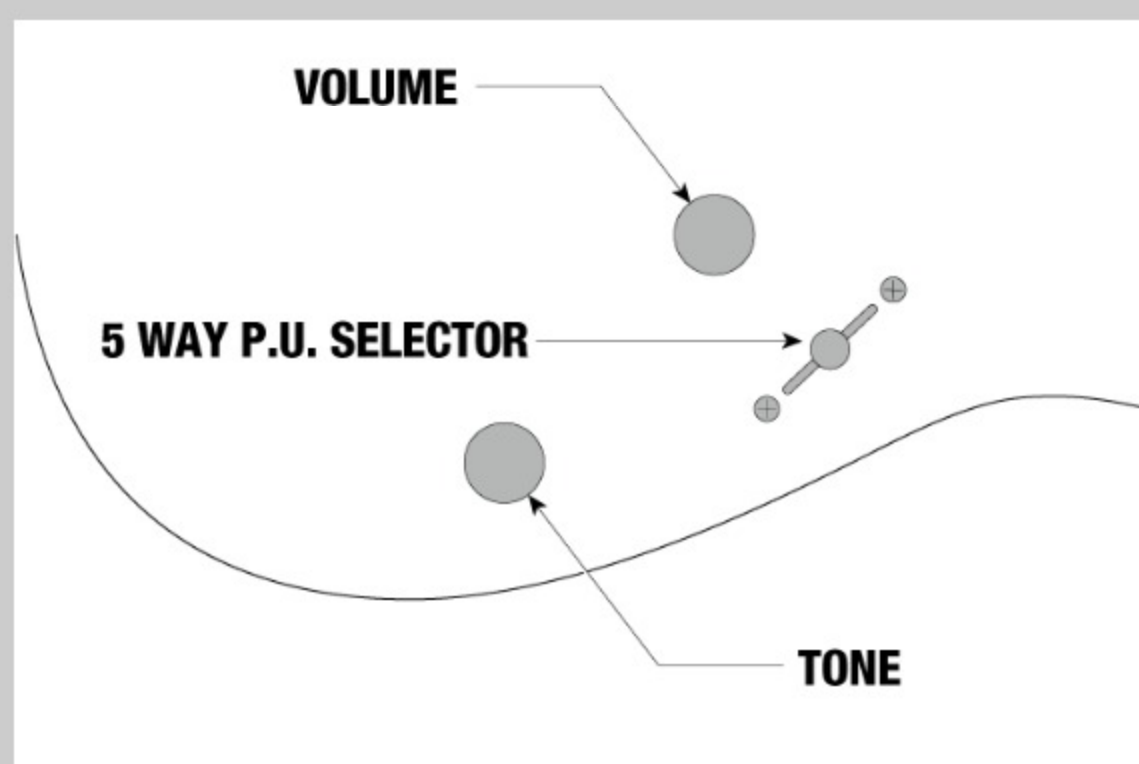

GRX120SP

COLOR VARIATION :

MLM : Metallic Light Blue Matte

SHARE :

SPEC

SPECS

neck type	GRX / Maple neck
top/back/body	Poplar body
fretboard	Jatoba fretboard / White dot inlay
fret	Medium frets
number of frets	22
bridge	T106 bridge
string space	10.5mm
neck pickup	Infinity R (H) neck pickup (Passive/Ceramic)
bridge pickup	Infinity R (H) bridge pickup (Passive/Ceramic)
factory tuning	1E,2B,3G,4D,5A,6E
string gauge	.009/.011/.016/.024/.032/.042
hardware color	Chrome

NECK DIMENSIONS

Scale :	648mm/25.5"
a : Width	42mm at NUT
b : Width	57mm at 22F
c : Thickness	19.5mm at 1F
d : Thickness	21.5mm at 12F
Radius :	305mmR

DESCRIPTION

SWITCHING SYSTEM

On Off

DESCRIPTION

CONTROLS

DESCRIPTION