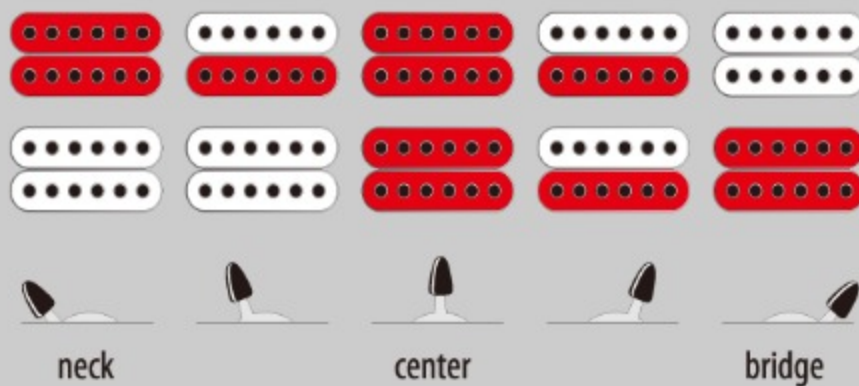

GRX20Z

BKN : Black Night

COLOR VARIATION :

SHARE :  

SPEC

SPEC

neck type	GRX / Maple neck
top/back/body	Poplar body
fretboard	Treated New Zealand Pine / White dot inlay
fret	Medium frets
bridge	Ibanez T106 tremolo bridge
neck pickup	Infinity R (H) neck pickup (Passive/Ceramic)
bridge pickup	Infinity R (H) bridge pickup (Passive/Ceramic)
factory tuning	1E, 2B, 3G, 4D, 5A, 6E
string gauge	.009/.011/.016/.024/.032/.042
hardware color	Chrome

NECK DIMENSIONS

Scale :	648mm/25.5"
a : Width	42mm at NUT
b : Width	56mm at 22F
c : Thickness	19.5mm at 1F
d : Thickness	21.5mm at 12F
Radius :	400mmR

SWITCHING SYSTEM

CONTROLS

OTHERS

Recommended Case W101RG