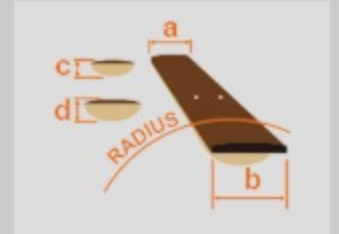

GRX20Z

BKN : Black Night

COLOR VARIATION :

SHARE :  

SPEC

SPEC

neck type	GRX / Maple neck
top/back/body	Poplar body
fretboard	Treated New Zealand Pine / White dot inlay
fret	Medium frets
bridge	Ibanez T106 tremolo bridge
neck pickup	Infinity R (H) neck pickup (Passive/Ceramic)
bridge pickup	Infinity R (H) bridge pickup (Passive/Ceramic)
factory tuning	1E, 2B, 3G, 4D, 5A, 6E
string gauge	.009/.011/.016/.024/.032/.042
hardware color	Chrome

NECK DIMENSIONS

Scale :	648mm/25.5"
a : Width	42mm at NUT
b : Width	56mm at 22F
c : Thickness	19.5mm at 1F
d : Thickness	21.5mm at 12F
Radius :	400mmR

SWITCHING SYSTEM

CONTROLS

OTHERS

Recommended Case W101RG