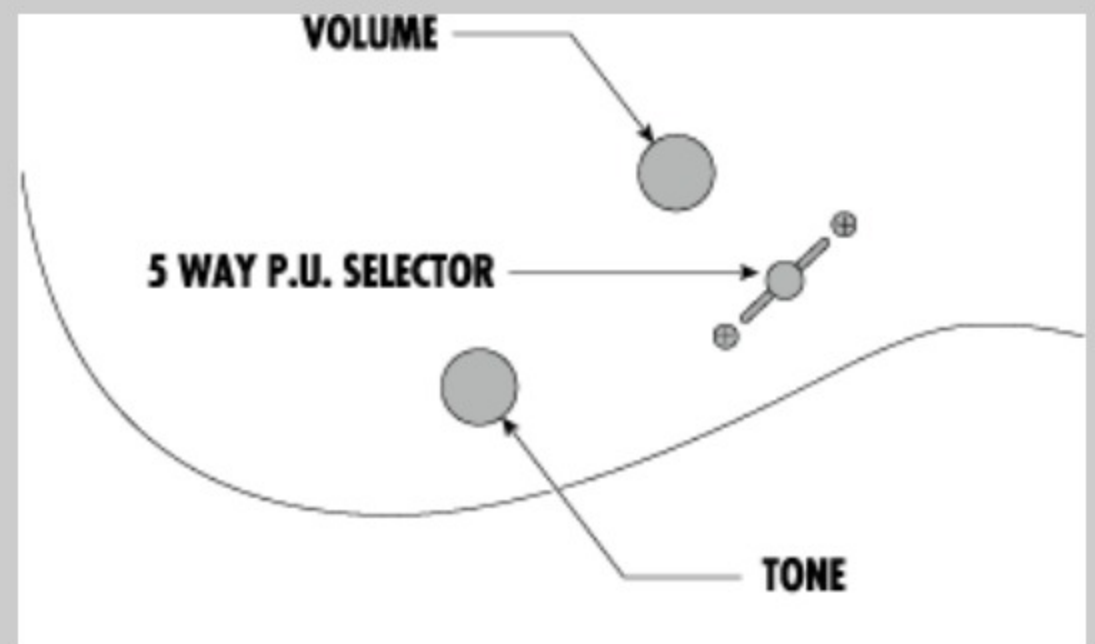

GRX20Z

BKN : Black Night

COLOR VARIATION :

SHARE :  

SPEC

SPEC

neck type	GRX / Maple neck
top/back/body	Poplar body
fretboard	Treated New Zealand Pine / White dot inlay
fret	Medium frets
bridge	Ibanez T106 tremolo bridge
neck pickup	Infinity R (H) neck pickup (Passive/Ceramic)
bridge pickup	Infinity R (H) bridge pickup (Passive/Ceramic)
factory tuning	1E, 2B, 3G, 4D, 5A, 6E
string gauge	.009/.011/.016/.024/.032/.042
hardware color	Chrome

NECK DIMENSIONS

Scale :	648mm/25.5"
a : Width	42mm at NUT
b : Width	56mm at 22F
c : Thickness	19.5mm at 1F
d : Thickness	21.5mm at 12F
Radius :	400mmR

SWITCHING SYSTEM

CONTROLS

OTHERS

Recommended Case W101RG