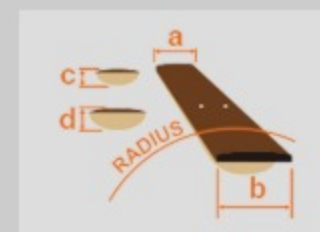

GRX20Z

BKN : Black Night

COLOR VARIATION :

SHARE :  

SPEC

SPEC

neck type	GRX / Maple neck
top/back/body	Poplar body
fretboard	Treated New Zealand Pine / White dot inlay
fret	Medium frets
bridge	Ibanez T106 tremolo bridge
neck pickup	Infinity R (H) neck pickup (Passive/Ceramic)
bridge pickup	Infinity R (H) bridge pickup (Passive/Ceramic)
hardware color	Chrome

NECK DIMENSIONS

Scale :	648mm/25.5"
a : Width	42mm at NUT
b : Width	56mm at 22F
c : Thickness	19.5mm at 1F
d : Thickness	21.5mm at 12F
Radius :	400mmR

SWITCHING SYSTEM

CONTROLS

OTHERS

Recommended Case W250C