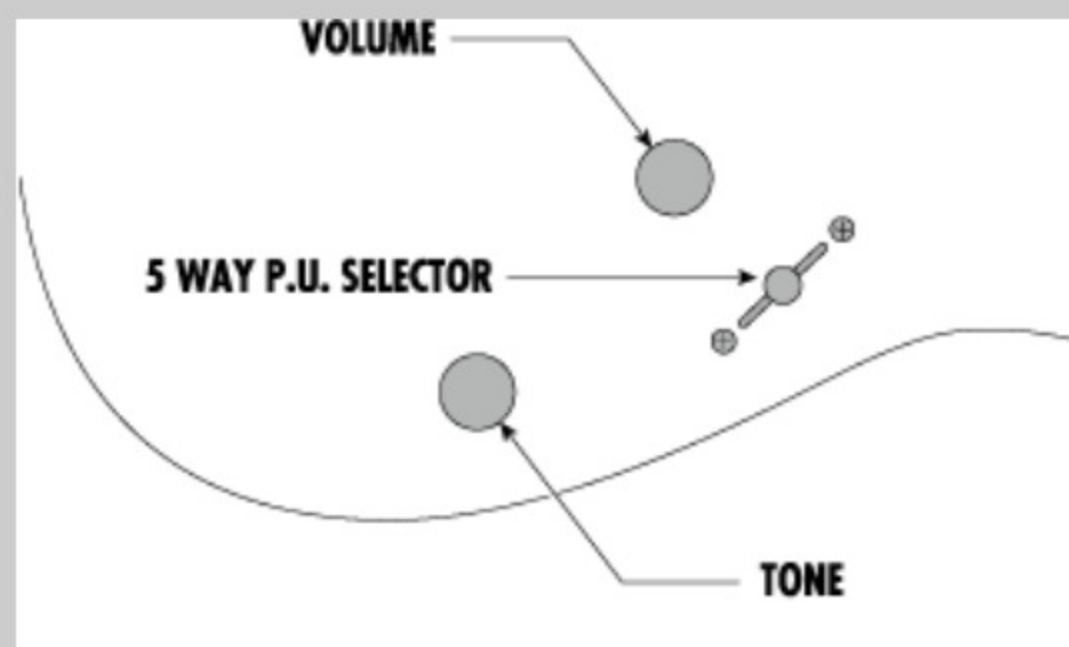

GRX20Z

BKN : Black Night

COLOR VARIATION :

SHARE :  

SPEC

SPEC

neck type	GRX / Maple neck
top/back/body	Poplar body
fretboard	Treated New Zealand Pine / White dot inlay
fret	Medium frets
bridge	Ibanez T106 tremolo bridge
neck pickup	Infinity R (H) neck pickup (Passive/Ceramic)
bridge pickup	Infinity R (H) bridge pickup (Passive/Ceramic)
hardware color	Chrome

NECK DIMENSIONS

Scale :	648mm/25.5"
a : Width	42mm at NUT
b : Width	56mm at 22F
c : Thickness	19.5mm at 1F
d : Thickness	21.5mm at 12F
Radius :	400mmR

SWITCHING SYSTEM

CONTROLS

OTHERS

Recommended Case W250C