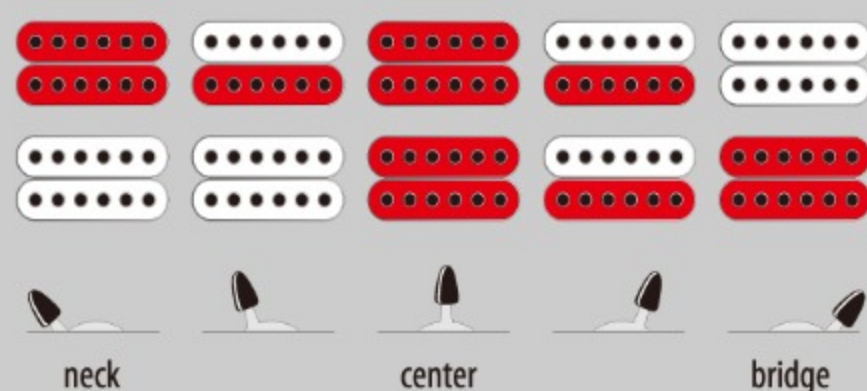

GRX20Z

BKN : Black Night

COLOR VARIATION :

SHARE :  

SPEC

SPEC

neck type	GRX / Maple neck
top/back/body	Poplar body
fretboard	Treated New Zealand Pine / White dot inlay
fret	Medium frets
bridge	Ibanez T106 tremolo bridge
neck pickup	Infinity R (H) neck pickup (Passive/Ceramic)
bridge pickup	Infinity R (H) bridge pickup (Passive/Ceramic)
hardware color	Chrome

NECK DIMENSIONS

Scale :	648mm/25.5"
a : Width	42mm at NUT
b : Width	56mm at 22F
c : Thickness	19.5mm at 1F
d : Thickness	21.5mm at 12F
Radius :	400mmR

SWITCHING SYSTEM

CONTROLS

OTHERS

Recommended Case W250C