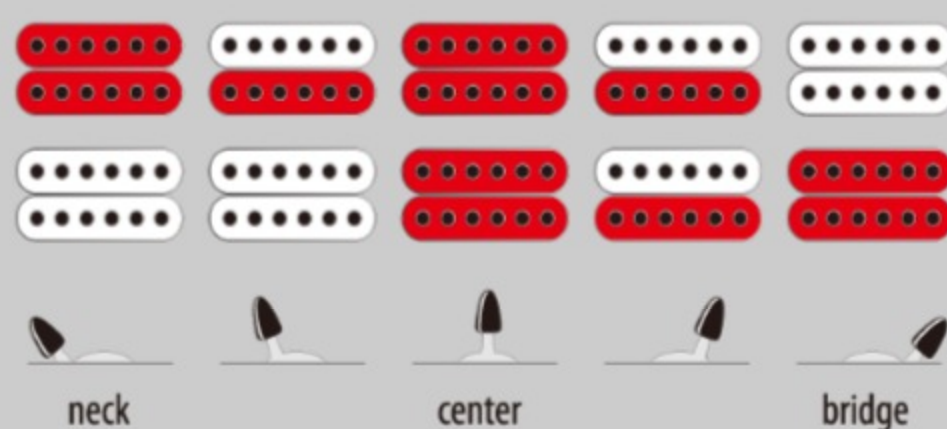

### SPEC

|                 |  |
|-----------------|--|
| neck type       | GRX / Maple neck                               |
| top/back/body   | Poplar body                                    |
| fretboard       | Jatoba fretboard / White dot inlay             |
| fret            | Medium frets                                   |
| number of frets | 22   |
| bridge          | T106 tremolo bridge                            |
| string space    | 10.5mm   |
| neck pickup     | Infinity RS (S) neck pickup (Passive/Ceramic)  |
| bridge pickup   | Infinity R (H) bridge pickup (Passive/Ceramic) |
| factory tuning  | 1E,2B,3G,4D,5A,6E                              |
| string gauge    | .009/.011/.016/.024/.032/.042                  |
| hardware color  | Chrome   |

### SWITCHING SYSTEM