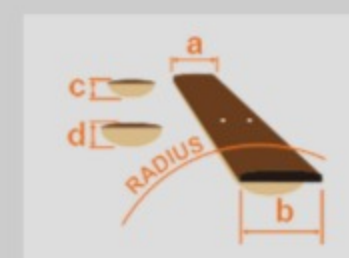

GRX20

BKN : Black Night

COLOR VARIATION :

SHARE :

SPEC

SPEC

neck type	GRX / Maple neck
top/back/body	Poplar body
fretboard	Jatoba fretboard / White dot inlay
fret	Medium frets
number of frets	22
bridge	T106 tremolo bridge
string space	10.5mm
neck pickup	Infinity RS (S) neck pickup (Passive/Ceramic)
bridge pickup	Infinity R (H) bridge pickup (Passive/Ceramic)
factory tuning	1E,2B,3G,4D,5A,6E
string gauge	.009/.011/.016/.024/.032/.042
hardware color	Chrome

NECK DIMENSIONS

Scale :	648mm/25.5"
a : Width	42mm at NUT
b : Width	57mm at 22F
c : Thickness	19.5mm at 1F
d : Thickness	21.5mm at 12F
Radius :	305mmR

SWITCHING SYSTEM

CONTROLS

OTHERS

Recommended Case W250C