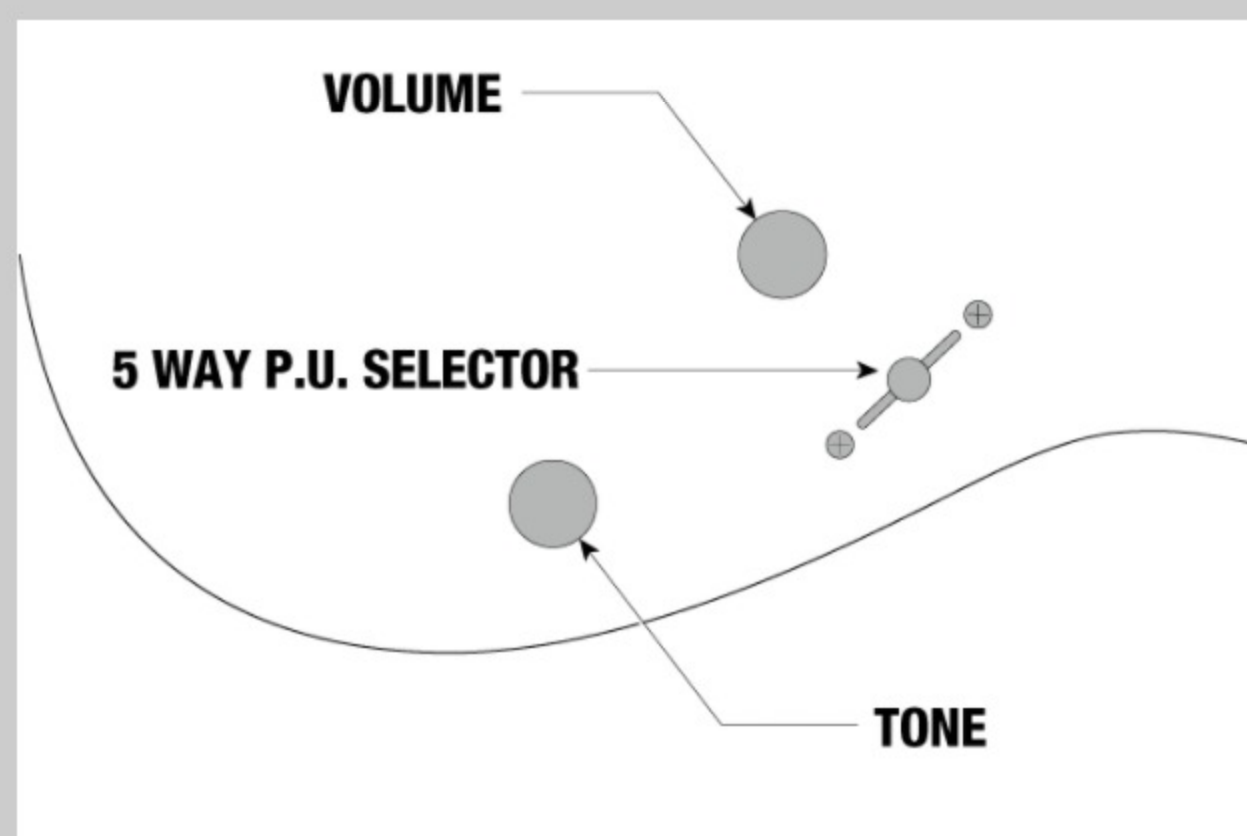

GRX20Z

COLOR VARIATION :

BKN : Black Night

SHARE :  

SPEC

SPECS

neck type	GRX / Maple neck
top/back/body	Poplar body
fretboard	Jatoba fretboard / White dot inlay
fret	Medium frets
number of frets	22
bridge	T106 bridge
string space	10.5mm
neck pickup	Infinity R (H) neck pickup (Passive/Ceramic)
bridge pickup	Infinity R (H) bridge pickup (Passive/Ceramic)
factory tuning	1E,2B,3G,4D,5A,6E
string gauge	.009/.011/.016/.024/.032/.042
hardware color	Chrome

NECK DIMENSIONS

Scale :	648mm/25.5"
a : Width	42mm at NUT
b : Width	57mm at 22F
c : Thickness	19.5mm at 1F
d : Thickness	21.5mm at 12F
Radius :	305mmR

DESCRIPTION +

SWITCHING SYSTEM

DESCRIPTION

+

CONTROLS

DESCRIPTION

+

OTHER FEATURES

Recommended Case M300C