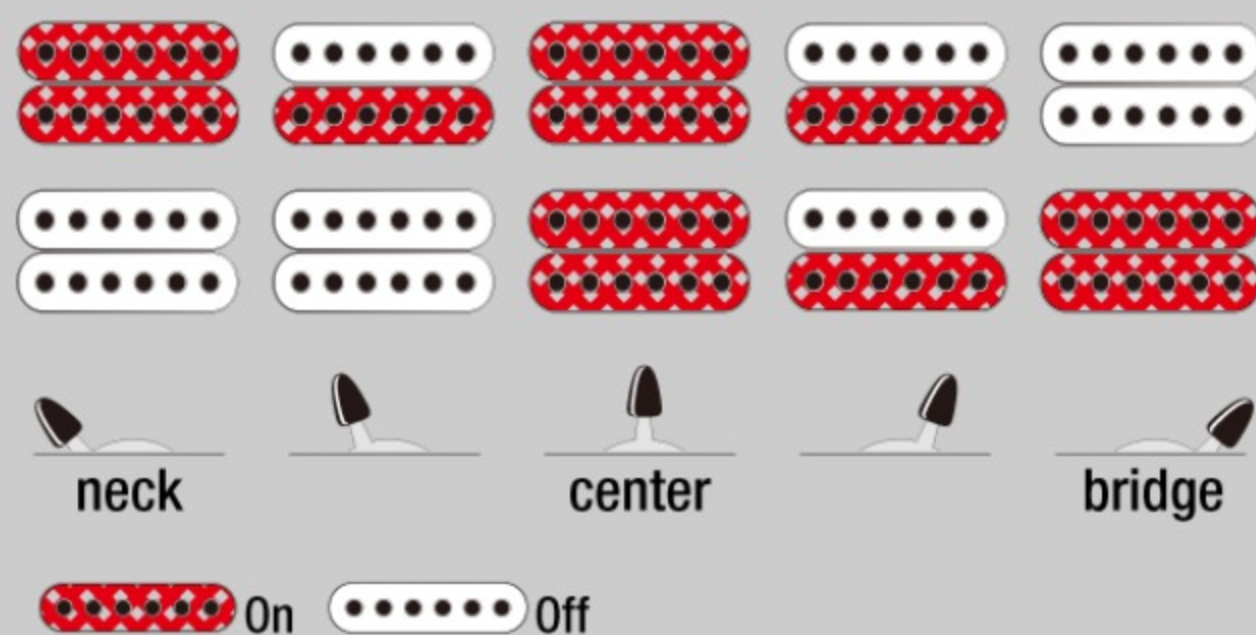

GRX20Z

COLOR VARIATION :

BKN : Black Night

SHARE :  

SPEC

SPECS

neck type	GRX / Maple neck
top/back/body	Poplar body
fretboard	Jatoba fretboard / White dot inlay
fret	Medium frets
number of frets	22
bridge	T106 bridge
string space	10.5mm
neck pickup	Infinity R (H) neck pickup (Passive/Ceramic)
bridge pickup	Infinity R (H) bridge pickup (Passive/Ceramic)
factory tuning	1E,2B,3G,4D,5A,6E
string gauge	.009/.011/.016/.024/.032/.042
hardware color	Chrome

NECK DIMENSIONS

Scale :	648mm/25.5"
a : Width	42mm at NUT
b : Width	57mm at 22F
c : Thickness	19.5mm at 1F
d : Thickness	21.5mm at 12F
Radius :	305mmR

DESCRIPTION +

SWITCHING SYSTEM

DESCRIPTION

+

CONTROLS

DESCRIPTION