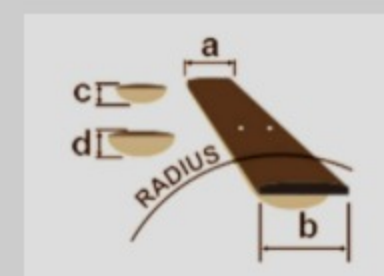

GRX20Z

COLOR VARIATION :

BKN : Black Night

SHARE :  

SPEC

SPECS

neck type	GRX / Maple neck
top/back/body	Poplar body
fretboard	Jatoba fretboard / White dot inlay
fret	Medium frets
number of frets	22
bridge	T106 bridge
string space	10.5mm
neck pickup	Infinity R (H) neck pickup (Passive/Ceramic)
bridge pickup	Infinity R (H) bridge pickup (Passive/Ceramic)
factory tuning	1E,2B,3G,4D,5A,6E
string gauge	.009/.011/.016/.024/.032/.042
hardware color	Chrome

NECK DIMENSIONS

Scale :	648mm/25.5"
a : Width	42mm at NUT
b : Width	57mm at 22F
c : Thickness	19.5mm at 1F
d : Thickness	21.5mm at 12F
Radius :	305mmR

DESCRIPTION +

SWITCHING SYSTEM

DESCRIPTION

+

CONTROLS

DESCRIPTION