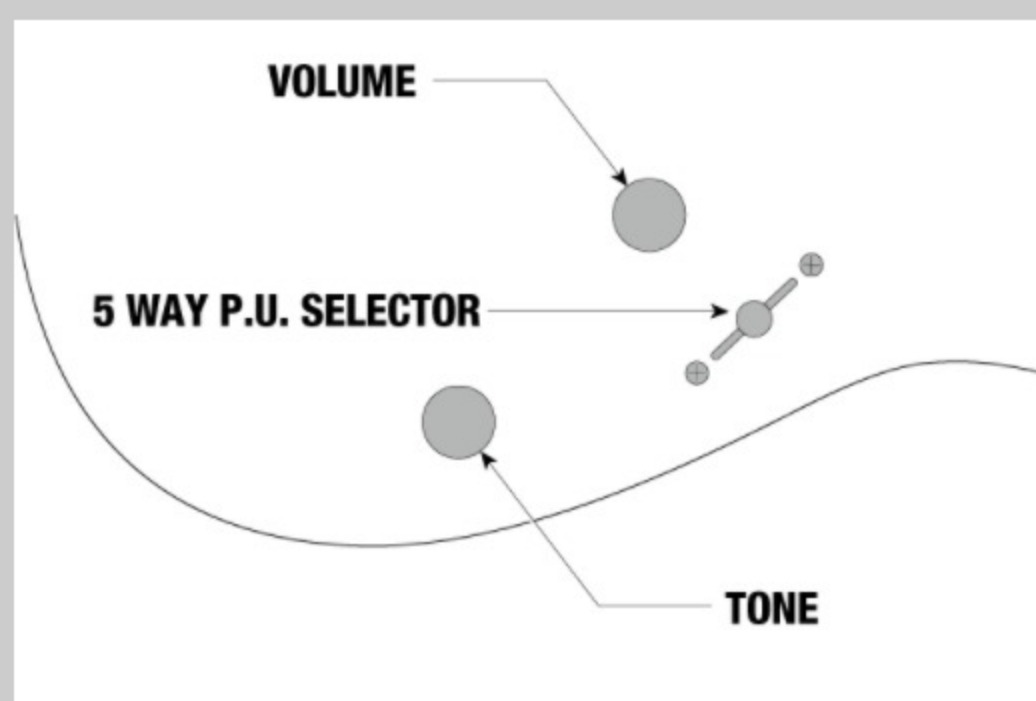

### NECK DIMENSIONS

Scale :	648mm/25.5"
a : Width	42mm at NUT
b : Width	57mm at 22F
c : Thickness	19.5mm at 1F
d : Thickness	21.5mm at 12F
Radius :	305mmR

DESCRIPTION +

### SWITCHING SYSTEM

DESCRIPTION

+

### CONTROLS

DESCRIPTION

+