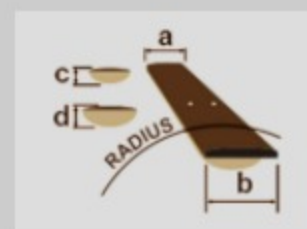

# GRX20Z

COLOR VARIATION :

BKN : Black Night

SHARE :  

### SPECS

neck type	GRX / Maple neck
top/back/body	Poplar body
fretboard	Jatoba fretboard / White dot inlay
fret	Medium frets
number of frets	22
bridge	T106 bridge
string space	10.5mm
neck pickup	Infinity R (H) neck pickup (Passive/Ceramic)
bridge pickup	Infinity R (H) bridge pickup (Passive/Ceramic)
factory tuning	1E,2B,3G,4D,5A,6E
string gauge	.009/.011/.016/.024/.032/.042
hardware color	Chrome

### NECK DIMENSIONS

Scale :	648mm/25.5"
a : Width	42mm at NUT
b : Width	57mm at 22F
c : Thickness	19.5mm at 1F
d : Thickness	21.5mm at 12F
Radius :	305mmR

DESCRIPTION +