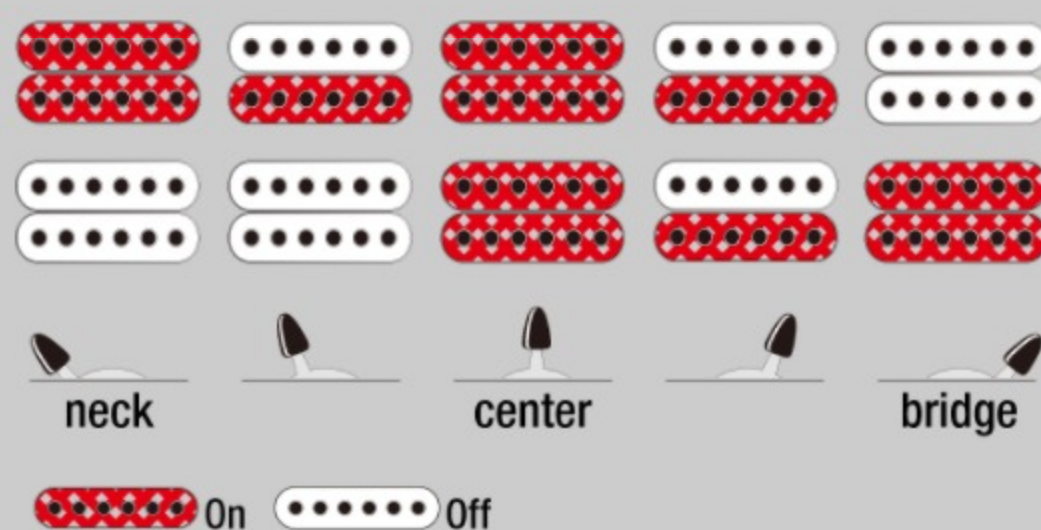

## SPEC

### SPECS

neck type	GRX / Maple neck
top/back/body	Poplar body
fretboard	Jatoba fretboard / White dot inlay
fret	Medium frets
number of frets	22
bridge	T106 bridge
string space	10.5mm
neck pickup	Infinity R (H) neck pickup (Passive/Ceramic)
bridge pickup	Infinity R (H) bridge pickup (Passive/Ceramic)
factory tuning	1E,2B,3G,4D,5A,6E
string gauge	.009/.011/.016/.024/.032/.042
hardware color	Chrome

### SWITCHING SYSTEM

DESCRIPTION

+