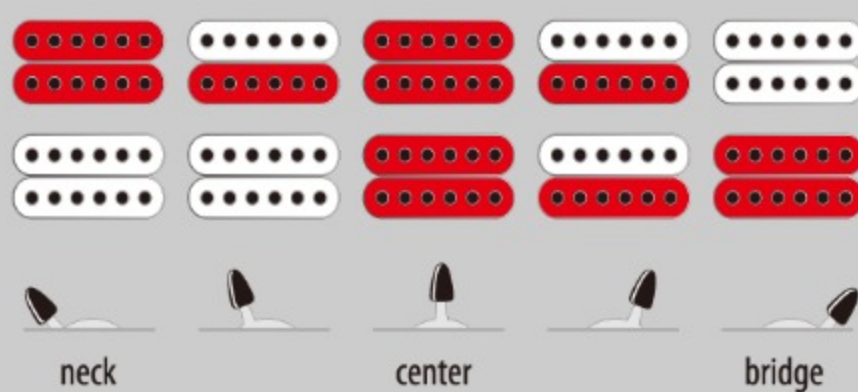

GRX20EXB

BKN : Black Night

COLOR VARIATION :

SHARE :  

SPEC

SPEC

neck type	GRX / Maple neck
top/back/body	Poplar body
fretboard	Jatoba fretboard / White dot inlay
fret	Medium frets
number of frets	22
bridge	FAT6 tremolo bridge
string space	10.5mm
neck pickup	Infinity RS (S) neck pickup (Passive/Ceramic)
bridge pickup	Infinity R (H) bridge pickup (Passive/Ceramic)
factory tuning	1E,2B,3G,4D,5A,6E
string gauge	.009/.011/.016/.024/.032/.042
hardware color	Black

NECK DIMENSIONS

Scale :	648mm/25.5"
a : Width	42mm at NUT
b : Width	57mm at 22F
c : Thickness	19.5mm at 1F
d : Thickness	21.5mm at 12F
Radius :	305mmR

SWITCHING SYSTEM

CONTROLS

OTHERS

Recommended Case WB250C