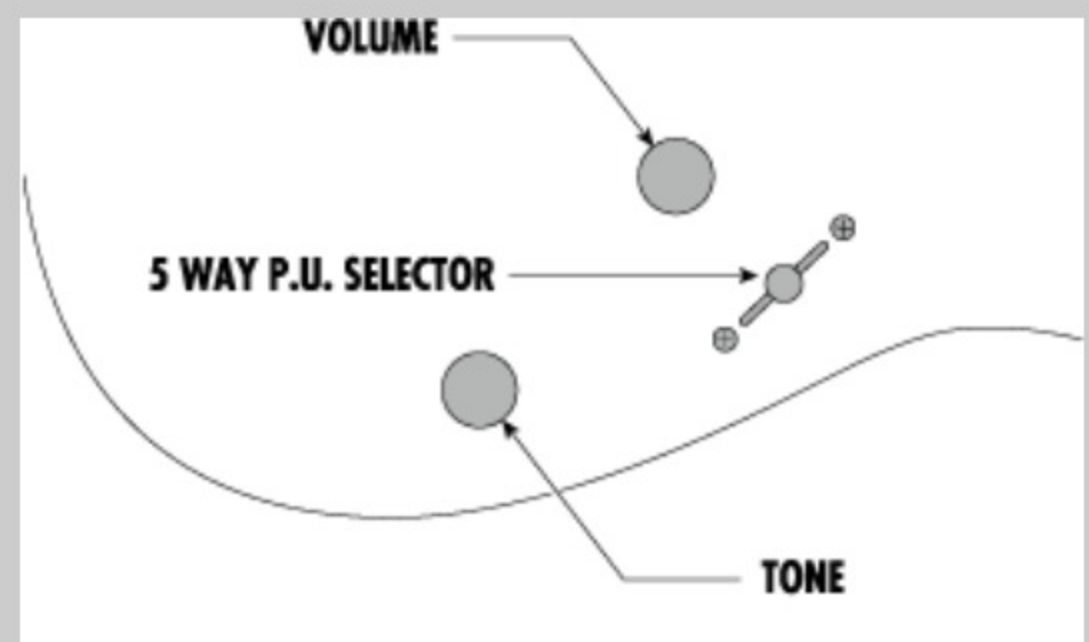

GRX20EXB

BKN : Black Night

COLOR VARIATION :

SHARE :  

SPEC

SPEC

neck type	GRX / Maple neck
top/back/body	Poplar body
fretboard	Jatoba fretboard / White dot inlay
fret	Medium frets
number of frets	22
bridge	FAT6 tremolo bridge
string space	10.5mm
neck pickup	Infinity RS (S) neck pickup (Passive/Ceramic)
bridge pickup	Infinity R (H) bridge pickup (Passive/Ceramic)
factory tuning	1E,2B,3G,4D,5A,6E
string gauge	.009/.011/.016/.024/.032/.042
hardware color	Black

NECK DIMENSIONS

Scale :	648mm/25.5"
a : Width	42mm at NUT
b : Width	57mm at 22F
c : Thickness	19.5mm at 1F
d : Thickness	21.5mm at 12F
Radius :	305mmR

SWITCHING SYSTEM

CONTROLS

OTHERS

Recommended Case WB250C