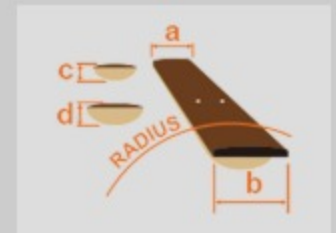

GRX20EXB

BKN : Black Night

COLOR VARIATION :

SHARE :  

SPEC

SPEC

neck type	GRX / Maple neck
top/back/body	Poplar body
fretboard	Jatoba fretboard / White dot inlay
fret	Medium frets
number of frets	22
bridge	FAT6 tremolo bridge
string space	10.5mm
neck pickup	Infinity RS (S) neck pickup (Passive/Ceramic)
bridge pickup	Infinity R (H) bridge pickup (Passive/Ceramic)
factory tuning	1E,2B,3G,4D,5A,6E
string gauge	.009/.011/.016/.024/.032/.042
hardware color	Black

NECK DIMENSIONS

Scale :	648mm/25.5"
a : Width	42mm at NUT
b : Width	57mm at 22F
c : Thickness	19.5mm at 1F
d : Thickness	21.5mm at 12F
Radius :	305mmR

SWITCHING SYSTEM

CONTROLS

OTHERS

Recommended Case WB250C