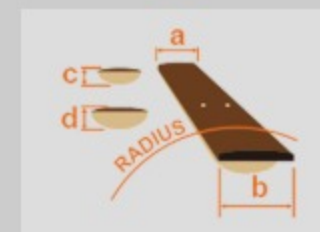

### SPEC

neck type	GRX / Maple neck
top/back/body	Poplar body
fretboard	Treated New Zealand Pine / White dot inlay
fret	Medium frets
bridge	Ibanez T106 tremolo bridge
neck pickup	Infinity R (H) neck pickup (Passive/Ceramic)
bridge pickup	Infinity R (H) bridge pickup (Passive/Ceramic)
hardware color	Chrome

### NECK DIMENSIONS

Scale :	648mm/25.5"
a : Width	42mm at NUT
b : Width	56mm at 22F
c : Thickness	19.5mm at 1F
d : Thickness	21.5mm at 12F
Radius :	400mmR