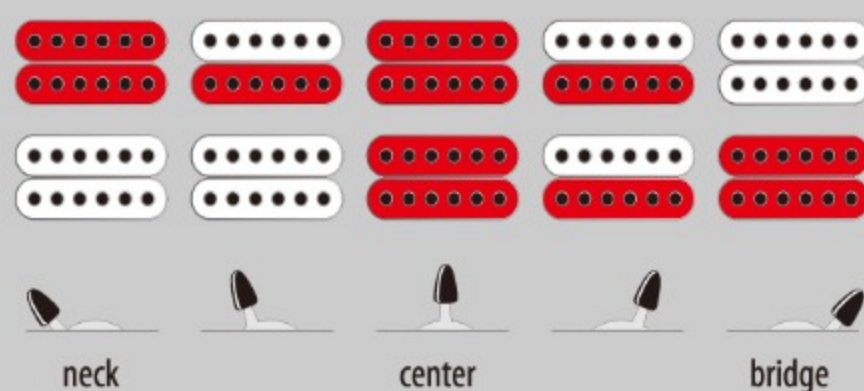

### SPEC

neck type	GRX / Maple neck
top/back/body	Poplar body
fretboard	Treated New Zealand Pine / White dot inlay
fret	Medium frets
bridge	Ibanez T106 tremolo bridge
neck pickup	Infinity R (H) neck pickup (Passive/Ceramic)
bridge pickup	Infinity R (H) bridge pickup (Passive/Ceramic)
hardware color	Chrome

### SWITCHING SYSTEM