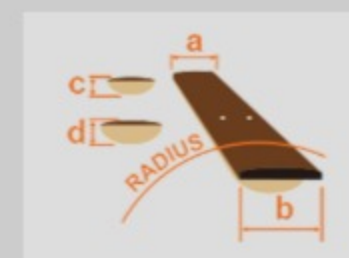

# GRX20W

WH : White

COLOR VARIATION :

SHARE :  

### SPEC

neck type	GRX / Maple neck
top/back/body	Poplar body
fretboard	Jatoba fretboard / White dot inlay
fret	Medium frets
number of frets	22
bridge	T106 tremolo bridge
string space	10.5mm
neck pickup	Infinity RS (S) neck pickup (Passive/Ceramic)
bridge pickup	Infinity R (H) bridge pickup (Passive/Ceramic)
factory tuning	1E,2B,3G,4D,5A,6E
string gauge	.009/.011/.016/.024/.032/.042
hardware color	Chrome

### NECK DIMENSIONS

Scale :	648mm/25.5"
a : Width	42mm at NUT
b : Width	57mm at 22F
c : Thickness	19.5mm at 1F
d : Thickness	21.5mm at 12F
Radius :	305mmR