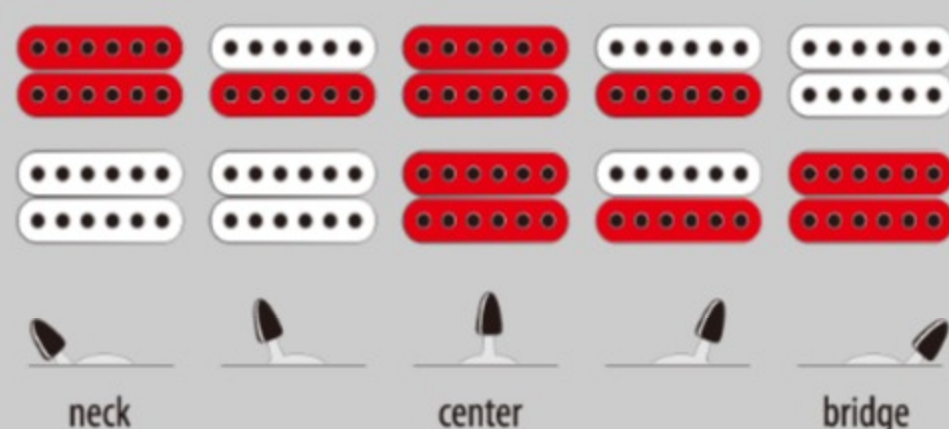

### SPEC

neck type	GRX / Maple neck
top/back/body	Poplar body
fretboard	Jatoba fretboard / White dot inlay
fret	Medium frets
number of frets	22
bridge	T106 tremolo bridge
string space	10.5mm
neck pickup	Infinity RS (S) neck pickup (Passive/Ceramic)
bridge pickup	Infinity R (H) bridge pickup (Passive/Ceramic)
factory tuning	1E,2B,3G,4D,5A,6E
string gauge	.009/.011/.016/.024/.032/.042
hardware color	Chrome

### SWITCHING SYSTEM