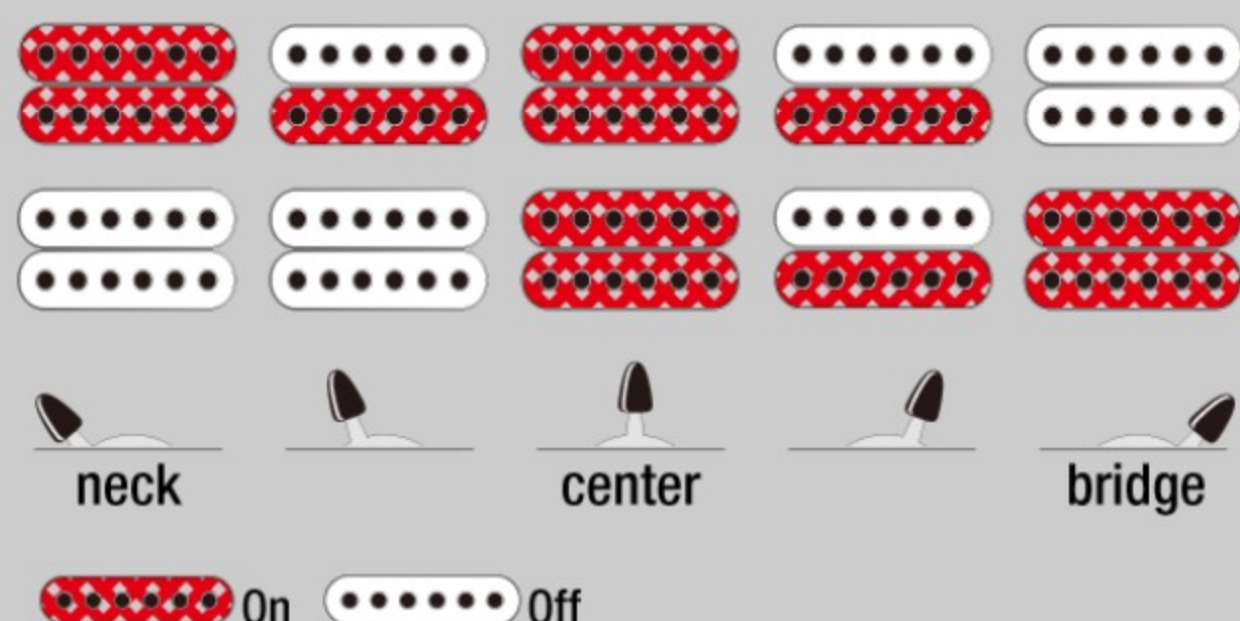

GRX20W

COLOR VARIATION : WH : White

SHARE :

SPEC

SPECS

neck type	GRX / Maple neck
top/back/body	Poplar body
fretboard	Jatoba fretboard / White dot inlay
fret	Medium frets
number of frets	22
bridge	T106 bridge
string space	10.5mm
neck pickup	Infinity R (H) neck pickup (Passive/Ceramic)
bridge pickup	Infinity R (H) bridge pickup (Passive/Ceramic)
factory tuning	1E,2B,3G,4D,5A,6E
string gauge	.009/.011/.016/.024/.032/.042
hardware color	Chrome

NECK DIMENSIONS

Scale :	648mm/25.5"
a : Width	42mm at NUT
b : Width	57mm at 22F
c : Thickness	19.5mm at 1F
d : Thickness	21.5mm at 12F
Radius :	305mmR

DESCRIPTION +

SWITCHING SYSTEM

DESCRIPTION +

CONTROLS

DESCRIPTION +