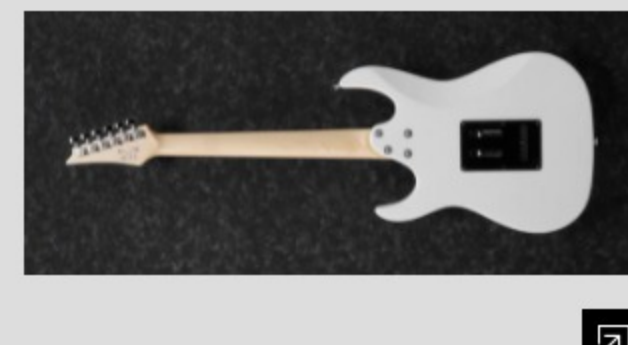

GRX20W

COLOR VARIATION : WH : White

SHARE :

SPEC

SPECS

neck type	GRX / Maple neck
top/back/body	Poplar body
fretboard	Jatoba fretboard / White dot inlay
fret	Medium frets
number of frets	22
bridge	T106 bridge
string space	10.5mm
neck pickup	Infinity R (H) neck pickup (Passive/Ceramic)
bridge pickup	Infinity R (H) bridge pickup (Passive/Ceramic)
factory tuning	1E,2B,3G,4D,5A,6E
string gauge	.009/.011/.016/.024/.032/.042
hardware color	Chrome

NECK DIMENSIONS

Scale :	648mm/25.5"
a : Width	42mm at NUT
b : Width	57mm at 22F
c : Thickness	19.5mm at 1F
d : Thickness	21.5mm at 12F
Radius :	305mmR

DESCRIPTION +

SWITCHING SYSTEM

DESCRIPTION +

CONTROLS

DESCRIPTION +

OTHER FEATURES

Recommended Case M300C