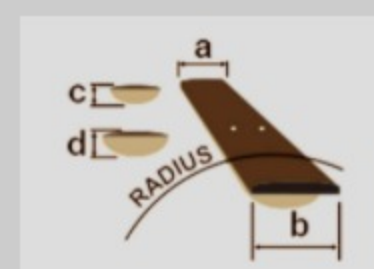

GRX20W

COLOR VARIATION : WH : White

SHARE :

SPEC

SPECS

neck type	GRX / Maple neck
top/back/body	Poplar body
fretboard	Jatoba fretboard / White dot inlay
fret	Medium frets
number of frets	22
bridge	T106 bridge
string space	10.5mm
neck pickup	Infinity R (H) neck pickup (Passive/Ceramic)
bridge pickup	Infinity R (H) bridge pickup (Passive/Ceramic)
factory tuning	1E,2B,3G,4D,5A,6E
string gauge	.009/.011/.016/.024/.032/.042
hardware color	Chrome

NECK DIMENSIONS

Scale :	648mm/25.5"
a : Width	42mm at NUT
b : Width	57mm at 22F
c : Thickness	19.5mm at 1F
d : Thickness	21.5mm at 12F
Radius :	305mmR

DESCRIPTION +

SWITCHING SYSTEM

DESCRIPTION +

CONTROLS

DESCRIPTION +