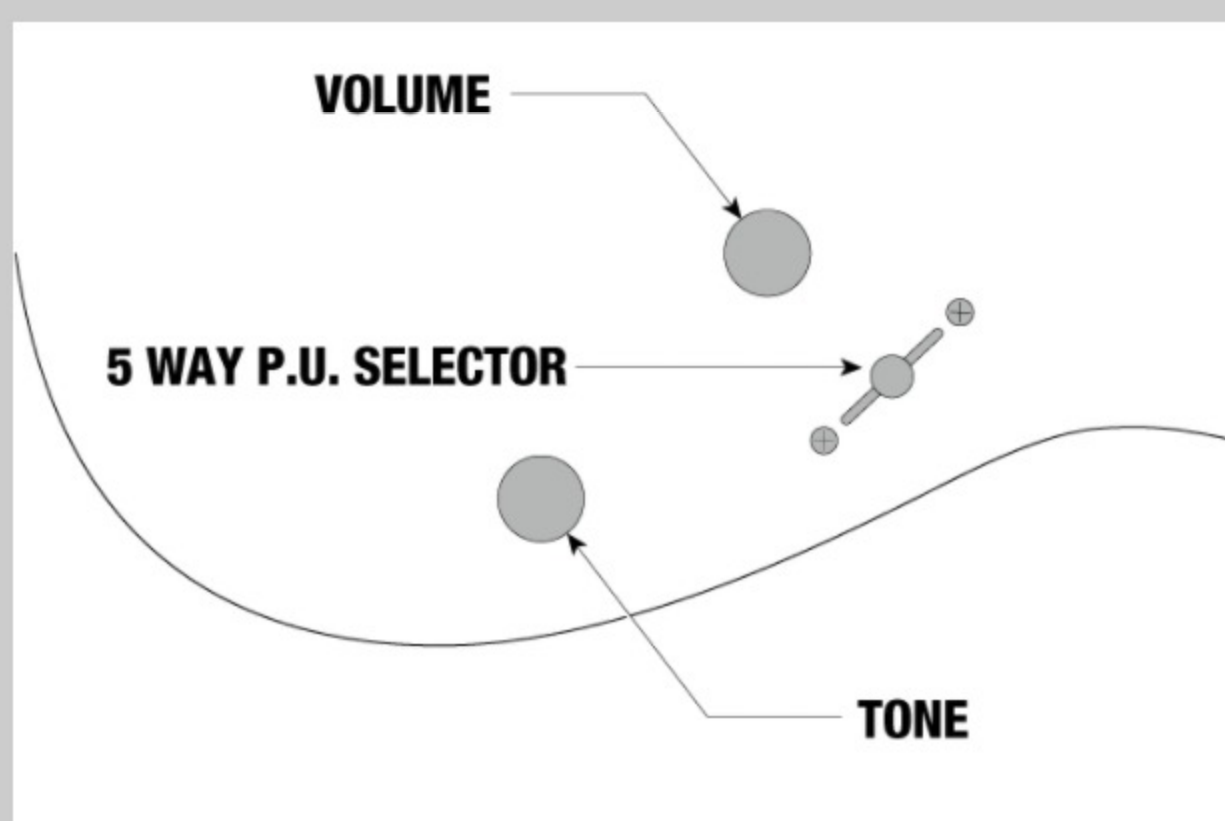

GRX20W

COLOR VARIATION : WH : White

SHARE :

SPEC

SPECS

neck type	GRX / Maple neck
top/back/body	Poplar body
fretboard	Jatoba fretboard / White dot inlay
fret	Medium frets
number of frets	22
bridge	T106 bridge
string space	10.5mm
neck pickup	Infinity R (H) neck pickup (Passive/Ceramic)
bridge pickup	Infinity R (H) bridge pickup (Passive/Ceramic)
factory tuning	1E,2B,3G,4D,5A,6E
string gauge	.009/.011/.016/.024/.032/.042
hardware color	Chrome

NECK DIMENSIONS

Scale :	648mm/25.5"
a : Width	42mm at NUT
b : Width	57mm at 22F
c : Thickness	19.5mm at 1F
d : Thickness	21.5mm at 12F
Radius :	305mmR

DESCRIPTION +

SWITCHING SYSTEM

DESCRIPTION +

CONTROLS

DESCRIPTION +