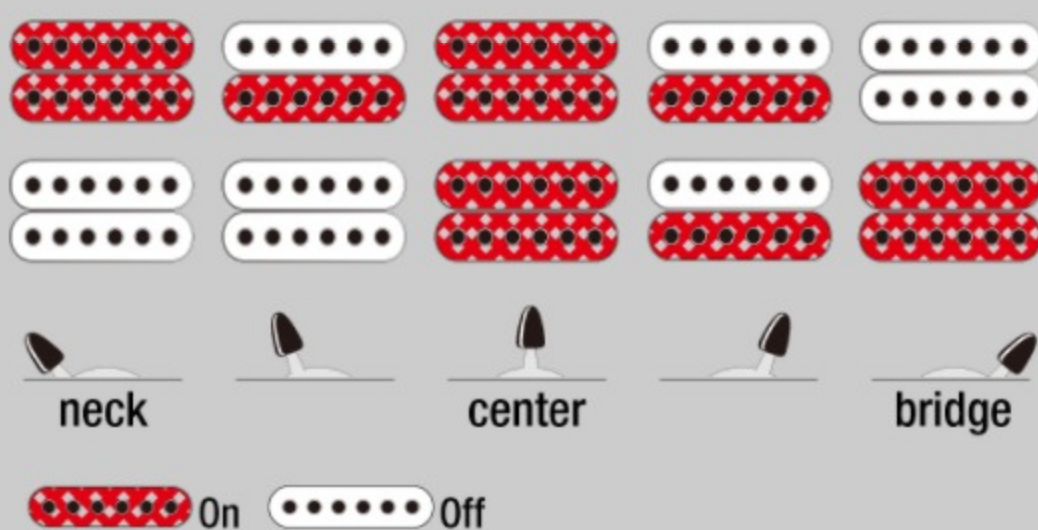

GRX20W

COLOR VARIATION :

WH : White

SHARE :  

SPEC

SPECS

neck type	GRX / Maple neck
top/back/body	Poplar body
fretboard	Jatoba fretboard / White dot inlay
fret	Medium frets
number of frets	22
bridge	T106 bridge
string space	10.5mm
neck pickup	Infinity R (H) neck pickup (Passive/Ceramic)
bridge pickup	Infinity R (H) bridge pickup (Passive/Ceramic)
factory tuning	1E,2B,3G,4D,5A,6E
string gauge	.009/.011/.016/.024/.032/.042
hardware color	Chrome

NECK DIMENSIONS

Scale :	648mm/25.5"
a : Width	42mm at NUT
b : Width	57mm at 22F
c : Thickness	19.5mm at 1F
d : Thickness	21.5mm at 12F
Radius :	305mmR

DESCRIPTION +

SWITCHING SYSTEM

DESCRIPTION

+

CONTROLS

DESCRIPTION