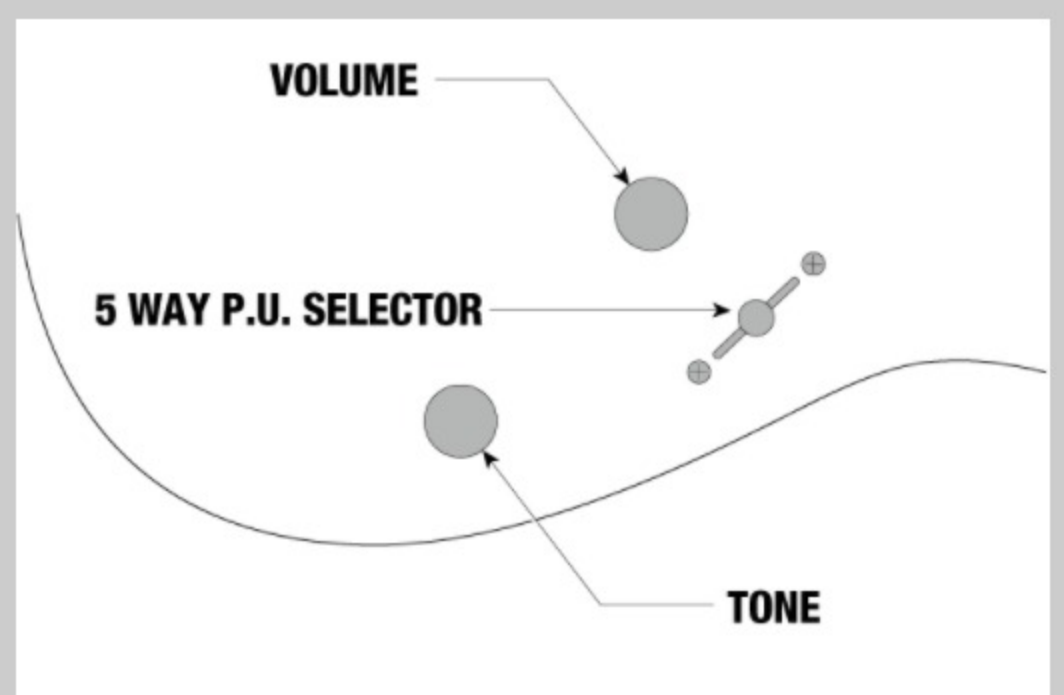

GRX20W

COLOR VARIATION :

WH : White

SHARE :  

SPEC

SPECS

neck type	GRX / Maple neck
top/back/body	Poplar body
fretboard	Jatoba fretboard / White dot inlay
fret	Medium frets
number of frets	22
bridge	T106 bridge
string space	10.5mm
neck pickup	Infinity R (H) neck pickup (Passive/Ceramic)
bridge pickup	Infinity R (H) bridge pickup (Passive/Ceramic)
factory tuning	1E,2B,3G,4D,5A,6E
string gauge	.009/.011/.016/.024/.032/.042
hardware color	Chrome

NECK DIMENSIONS

Scale :	648mm/25.5"
a : Width	42mm at NUT
b : Width	57mm at 22F
c : Thickness	19.5mm at 1F
d : Thickness	21.5mm at 12F
Radius :	305mmR

DESCRIPTION +

SWITCHING SYSTEM

DESCRIPTION

+

CONTROLS

DESCRIPTION