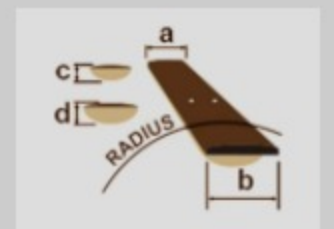

GRX20W

COLOR VARIATION :

WH : White

SHARE :  

SPEC

SPECS

neck type	GRX / Maple neck
top/back/body	Poplar body
fretboard	Jatoba fretboard / White dot inlay
fret	Medium frets
number of frets	22
bridge	T106 bridge
string space	10.5mm
neck pickup	Infinity R (H) neck pickup (Passive/Ceramic)
bridge pickup	Infinity R (H) bridge pickup (Passive/Ceramic)
factory tuning	1E,2B,3G,4D,5A,6E
string gauge	.009/.011/.016/.024/.032/.042
hardware color	Chrome

NECK DIMENSIONS

Scale :	648mm/25.5"
a : Width	42mm at NUT
b : Width	57mm at 22F
c : Thickness	19.5mm at 1F
d : Thickness	21.5mm at 12F
Radius :	305mmR

DESCRIPTION +

SWITCHING SYSTEM

DESCRIPTION

+

CONTROLS

DESCRIPTION