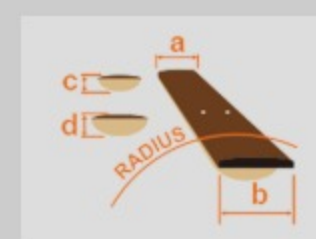

# GRX22

BEM : Baltic Blue Metallic

COLOR VARIATION :

SHARE :  

### SPEC

neck type	GRX / Maple neck
top/back/body	Poplar body
fretboard	Treated New Zealand Pine / White dot inlay
fret	Medium frets
bridge	Std. tremolo bridge
neck pickup	Infinity R (H) neck pickup (Passive/Ceramic)
bridge pickup	Infinity R (H) bridge pickup (Passive/Ceramic)
hardware color	Chrome

### NECK DIMENSIONS

Scale :	648mm/25.5"
a : Width	42mm at NUT
b : Width	57mm at 22F
c : Thickness	19.5mm at 1F
d : Thickness	21.5mm at 12F
Radius :	305mmR