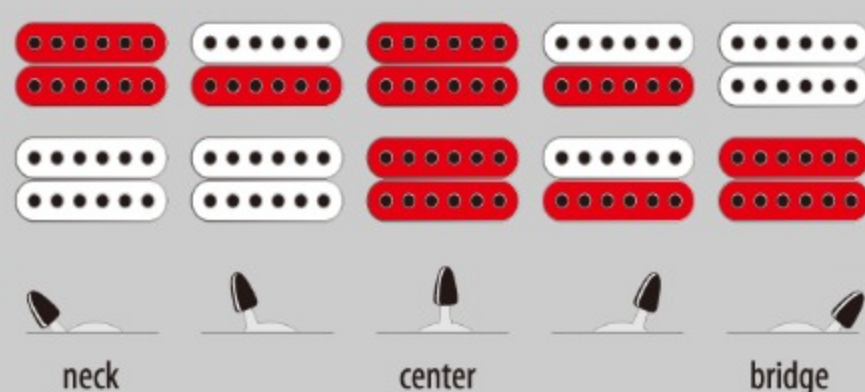

### SPEC

neck type	GRX / Maple neck
top/back/body	Poplar body
fretboard	Treated New Zealand Pine / White dot inlay
fret	Medium frets
bridge	Std. tremolo bridge
neck pickup	Infinity R (H) neck pickup (Passive/Ceramic)
bridge pickup	Infinity R (H) bridge pickup (Passive/Ceramic)
hardware color	Chrome

### SWITCHING SYSTEM