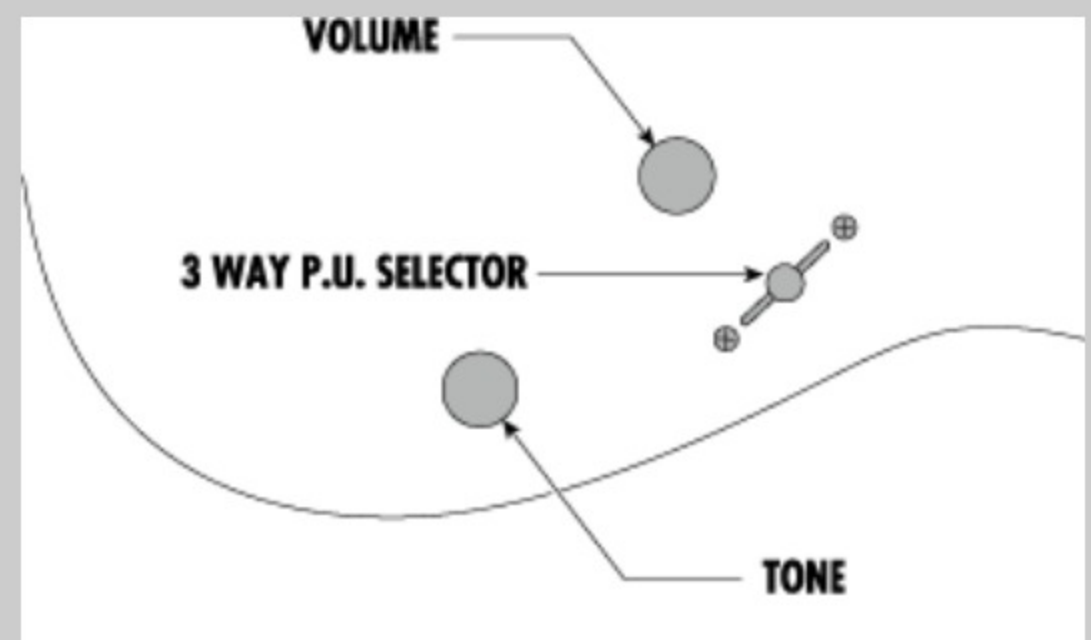

GRX22EX

BKN : Black Night

COLOR VARIATION :

SHARE :  

SPEC

SPEC

neck type	GRX / Maple neck
top/back/body	Poplar body
fretboard	Jatoba fretboard / White dot inlay
fret	Medium frets
number of frets	22
bridge	FAT6 tremolo bridge
string space	10.5mm
neck pickup	Infinity RS (S) neck pickup (Passive/Ceramic)
bridge pickup	Infinity R (H) bridge pickup (Passive/Ceramic)
factory tuning	1E,2B,3G,4D,5A,6E
string gauge	.009/.011/.016/.024/.032/.042
hardware color	Chrome

NECK DIMENSIONS

Scale :	648mm/25.5"
a : Width	42mm at NUT
b : Width	57mm at 22F
c : Thickness	19.5mm at 1F
d : Thickness	21.5mm at 12F
Radius :	305mmR

SWITCHING SYSTEM

CONTROLS

OTHERS

Recommended Case WB250C