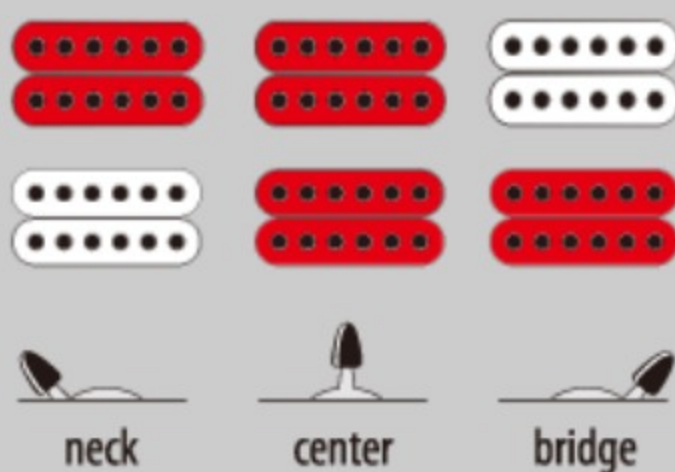

GRX22EX

BKN : Black Night

COLOR VARIATION :

SHARE :  

SPEC

SPEC

neck type	GRX / Maple neck
top/back/body	Poplar body
fretboard	Jatoba fretboard / White dot inlay
fret	Medium frets
number of frets	22
bridge	FAT6 tremolo bridge
string space	10.5mm
neck pickup	Infinity RS (S) neck pickup (Passive/Ceramic)
bridge pickup	Infinity R (H) bridge pickup (Passive/Ceramic)
factory tuning	1E,2B,3G,4D,5A,6E
string gauge	.009/.011/.016/.024/.032/.042
hardware color	Chrome

NECK DIMENSIONS

Scale :	648mm/25.5"
a : Width	42mm at NUT
b : Width	57mm at 22F
c : Thickness	19.5mm at 1F
d : Thickness	21.5mm at 12F
Radius :	305mmR

SWITCHING SYSTEM

CONTROLS

OTHERS

Recommended Case WB250C