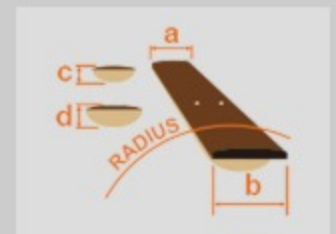

GRX22EX

BKN : Black Night

COLOR VARIATION :

SHARE :  

SPEC

SPEC

neck type	GRX / Maple neck
top/back/body	Poplar body
fretboard	Jatoba fretboard / White dot inlay
fret	Medium frets
number of frets	22
bridge	FAT6 tremolo bridge
string space	10.5mm
neck pickup	Infinity RS (S) neck pickup (Passive/Ceramic)
bridge pickup	Infinity R (H) bridge pickup (Passive/Ceramic)
factory tuning	1E,2B,3G,4D,5A,6E
string gauge	.009/.011/.016/.024/.032/.042
hardware color	Chrome

NECK DIMENSIONS

Scale :	648mm/25.5"
a : Width	42mm at NUT
b : Width	57mm at 22F
c : Thickness	19.5mm at 1F
d : Thickness	21.5mm at 12F
Radius :	305mmR

SWITCHING SYSTEM

CONTROLS

OTHERS

Recommended Case WB250C