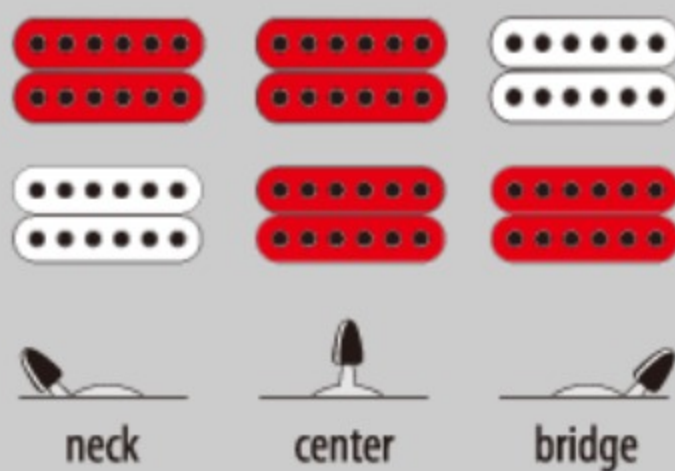

GRX22EXL

BKN : Black Night

COLOR VARIATION :

SHARE :

SPEC

SPEC

neck type	GRX / Maple neck
top/back/body	Poplar body
fretboard	Jatoba fretboard / White dot inlay
fret	Medium frets
number of frets	22
bridge	FAT6 tremolo bridge
string space	10.5mm
neck pickup	Infinity RS (S) neck pickup (Passive/Ceramic)
bridge pickup	Infinity R (H) bridge pickup (Passive/Ceramic)
factory tuning	1E,2B,3G,4D,5A,6E
string gauge	.009/.011/.016/.024/.032/.042
hardware color	Chrome

NECK DIMENSIONS

Scale :	648mm/25.5"
a : Width	42mm at NUT
b : Width	57mm at 22F
c : Thickness	19.5mm at 1F
d : Thickness	21.5mm at 12F
Radius :	305mmR

SWITCHING SYSTEM

CONTROLS

OTHERS

Recommended Case WB250C