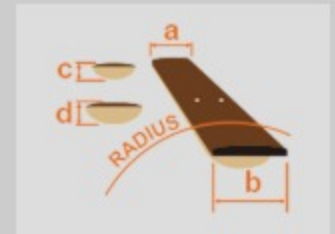

GRX22EXL

BKN : Black Night

COLOR VARIATION :

SHARE :

SPEC

SPEC

neck type	GRX / Maple neck
top/back/body	Poplar body
fretboard	Jatoba fretboard / White dot inlay
fret	Medium frets
number of frets	22
bridge	FAT6 tremolo bridge
string space	10.5mm
neck pickup	Infinity RS (S) neck pickup (Passive/Ceramic)
bridge pickup	Infinity R (H) bridge pickup (Passive/Ceramic)
factory tuning	1E,2B,3G,4D,5A,6E
string gauge	.009/.011/.016/.024/.032/.042
hardware color	Chrome

NECK DIMENSIONS

Scale :	648mm/25.5"
a : Width	42mm at NUT
b : Width	57mm at 22F
c : Thickness	19.5mm at 1F
d : Thickness	21.5mm at 12F
Radius :	305mmR

SWITCHING SYSTEM

CONTROLS

OTHERS

Recommended Case WB250C