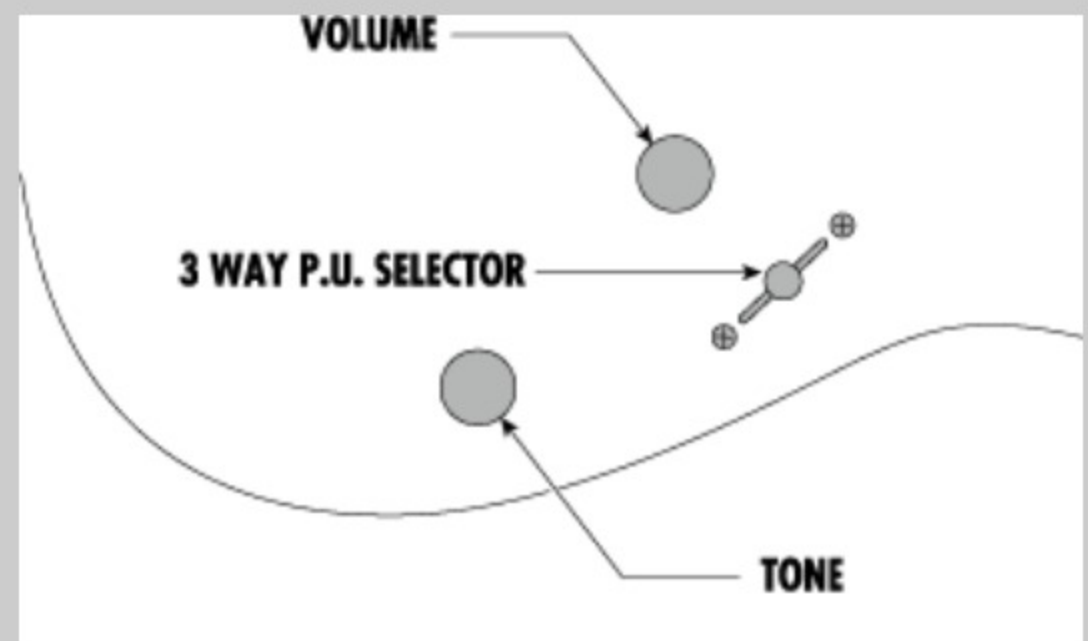

GRX22EXL

BKN : Black Night

COLOR VARIATION :

SHARE :

SPEC

SPEC

neck type	GRX / Maple neck
top/back/body	Poplar body
fretboard	Jatoba fretboard / White dot inlay
fret	Medium frets
number of frets	22
bridge	FAT6 tremolo bridge
string space	10.5mm
neck pickup	Infinity RS (S) neck pickup (Passive/Ceramic)
bridge pickup	Infinity R (H) bridge pickup (Passive/Ceramic)
factory tuning	1E,2B,3G,4D,5A,6E
string gauge	.009/.011/.016/.024/.032/.042
hardware color	Chrome

NECK DIMENSIONS

Scale :	648mm/25.5"
a : Width	42mm at NUT
b : Width	57mm at 22F
c : Thickness	19.5mm at 1F
d : Thickness	21.5mm at 12F
Radius :	305mmR

SWITCHING SYSTEM

CONTROLS

OTHERS

Recommended Case WB250C