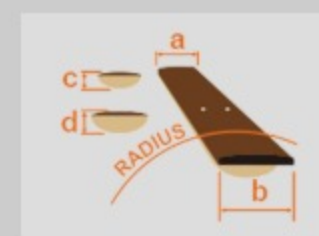

### SPEC

neck type	GRX / Maple neck
top/back/body	Poplar body
fretboard	Treated New Zealand Pine / White dot inlay
fret	Medium frets
bridge	Std. tremolo bridge
neck pickup	Infinity RS (S) neck pickup (Passive/Ceramic)
middle pickup	Infinity RS (S) middle pickup (Passive/Ceramic)
bridge pickup	Infinity R (H) bridge pickup (Passive/Ceramic)
factory tuning	1E, 2B, 3G, 4D, 5A, 6E
string gauge	.009/.011/.016/.024/.032/.042
hardware color	Chrome

### NECK DIMENSIONS

Scale :	648mm/25.5"
a : Width	42mm at NUT
b : Width	57mm at 22F
c : Thickness	19.5mm at 1F
d : Thickness	21.5mm at 12F
Radius :	305mmR