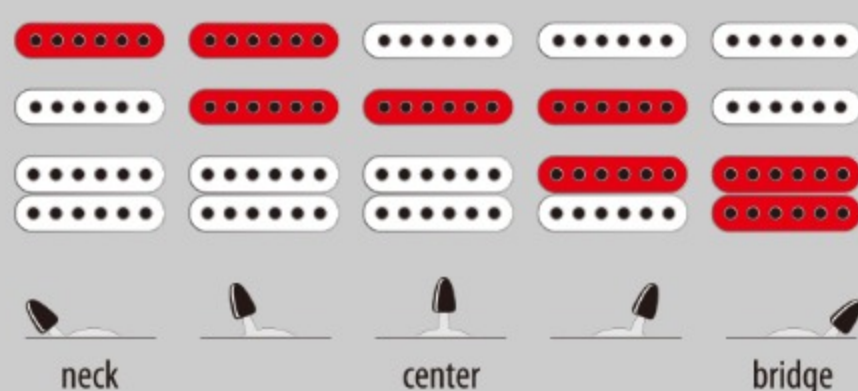

## SPEC

### SPEC

neck type	GRX / Maple neck
top/back/body	Poplar body
fretboard	Treated New Zealand Pine / White dot inlay
fret	Medium frets
bridge	Std. tremolo bridge
neck pickup	Infinity RS (S) neck pickup (Passive/Ceramic)
middle pickup	Infinity RS (S) middle pickup (Passive/Ceramic)
bridge pickup	Infinity R (H) bridge pickup (Passive/Ceramic)
factory tuning	1E, 2B, 3G, 4D, 5A, 6E
string gauge	.009/.011/.016/.024/.032/.042
hardware color	Chrome

### SWITCHING SYSTEM