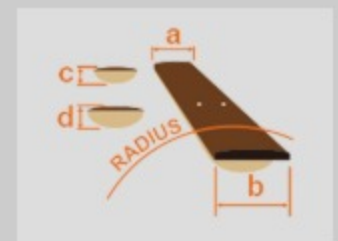

# GRX40Z

BKN : Black Night

COLOR VARIATION :

SHARE :  

### SPEC

neck type	GRX / Maple neck
top/back/body	Poplar body
fretboard	Treated New Zealand Pine / White dot inlay
fret	Medium frets
bridge	FAT-6 tremolo bridge
neck pickup	Infinity RS (S) neck pickup (Passive/Ceramic)
middle pickup	Infinity RS (S) middle pickup (Passive/Ceramic)
bridge pickup	Infinity R (H) bridge pickup (Passive/Ceramic)
factory tuning	1E, 2B, 3G, 4D, 5A, 6E
string gauge	.009/.011/.016/.024/.032/.042
hardware color	Chrome

### NECK DIMENSIONS

Scale :	648mm/25.5"
a : Width	42mm at NUT
b : Width	57mm at 22F
c : Thickness	19.5mm at 1F
d : Thickness	21.5mm at 12F
Radius :	305mmR