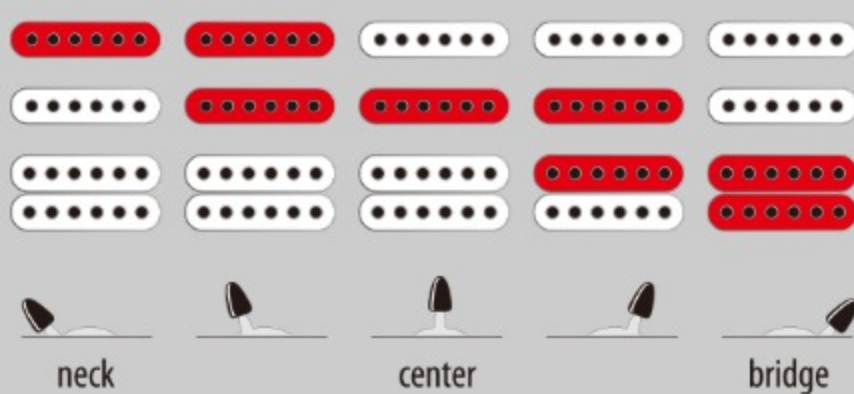

### SPEC

neck type	GRX / Maple neck
top/back/body	Poplar body
fretboard	Treated New Zealand Pine / White dot inlay
fret	Medium frets
bridge	FAT-6 tremolo bridge
neck pickup	Infinity RS (S) neck pickup (Passive/Ceramic)
middle pickup	Infinity RS (S) middle pickup (Passive/Ceramic)
bridge pickup	Infinity R (H) bridge pickup (Passive/Ceramic)
factory tuning	1E, 2B, 3G, 4D, 5A, 6E
string gauge	.009/.011/.016/.024/.032/.042
hardware color	Chrome

### SWITCHING SYSTEM