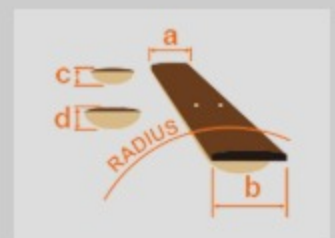

GRX40

COLOR VARIATION :

SHARE :  

SPEC

SPEC

neck type	GRX / Maple neck
top/back/body	Poplar body
fretboard	Treated New Zealand Pine fretboard / White dot inlay
fret	Medium frets
number of frets	22
bridge	Ibanez T106 tremolo bridge
string space	10.5mm
neck pickup	Infinity RS (S) neck pickup (Passive/Ceramic)
middle pickup	Infinity RS (S) middle pickup (Passive/Ceramic)
bridge pickup	Infinity R (H) bridge pickup (Passive/Ceramic)
factory tuning	1E,2B,3G,4D,5A,6E
strings	-
string gauge	.009/.011/.016/.024/.032/.042
nut	Plastic
hardware color	Chrome

NECK DIMENSIONS

Scale :	648mm/25.5"
a : Width	42mm at NUT
b : Width	57mm at 22F
c : Thickness	19.5mm at 1F
d : Thickness	21.5mm at 12F
Radius :	305mmR

SWITCHING SYSTEM

CONTROLS