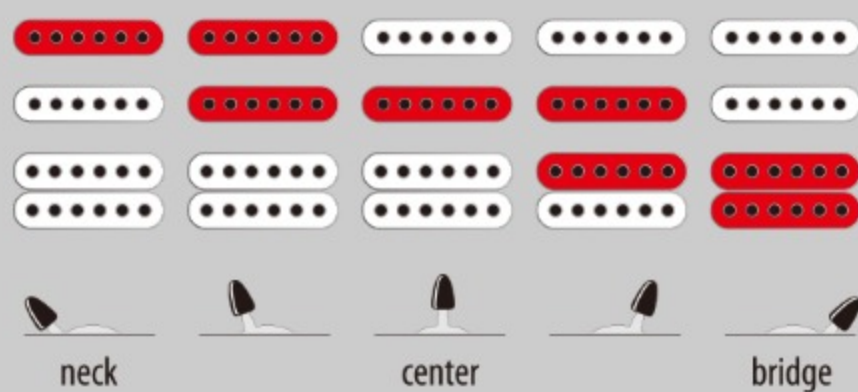

GRX40

COLOR VARIATION :

SHARE :  

SPEC

SPEC

neck type	GRX / Maple neck
top/back/body	Poplar body
fretboard	Treated New Zealand Pine fretboard / White dot inlay
fret	Medium frets
number of frets	22
bridge	Ibanez T106 tremolo bridge
string space	10.5mm
neck pickup	Infinity RS (S) neck pickup (Passive/Ceramic)
middle pickup	Infinity RS (S) middle pickup (Passive/Ceramic)
bridge pickup	Infinity R (H) bridge pickup (Passive/Ceramic)
factory tuning	1E,2B,3G,4D,5A,6E
strings	-
string gauge	.009/.011/.016/.024/.032/.042
nut	Plastic
hardware color	Chrome

NECK DIMENSIONS

Scale :	648mm/25.5"
a : Width	42mm at NUT
b : Width	57mm at 22F
c : Thickness	19.5mm at 1F
d : Thickness	21.5mm at 12F
Radius :	305mmR

SWITCHING SYSTEM

CONTROLS