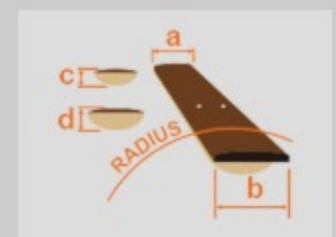

GRX40

BKN : Black Night

COLOR VARIATION :

SHARE :  

SPEC

SPEC

neck type	GRX / Maple neck
top/back/body	Poplar body
fretboard	Jatoba fretboard / White dot inlay
fret	Medium frets
number of frets	22
bridge	T106 tremolo bridge
string space	10.5mm
neck pickup	Infinity RS (S) neck pickup (Passive/Ceramic)
middle pickup	Infinity RS (S) middle pickup (Passive/Ceramic)
bridge pickup	Infinity R (H) bridge pickup (Passive/Ceramic)
factory tuning	1E,2B,3G,4D,5A,6E
string gauge	.009/.011/.016/.024/.032/.042
hardware color	Chrome

NECK DIMENSIONS

Scale :	648mm/25.5"
a : Width	42mm at NUT
b : Width	57mm at 22F
c : Thickness	19.5mm at 1F
d : Thickness	21.5mm at 12F
Radius :	305mmR

SWITCHING SYSTEM

CONTROLS