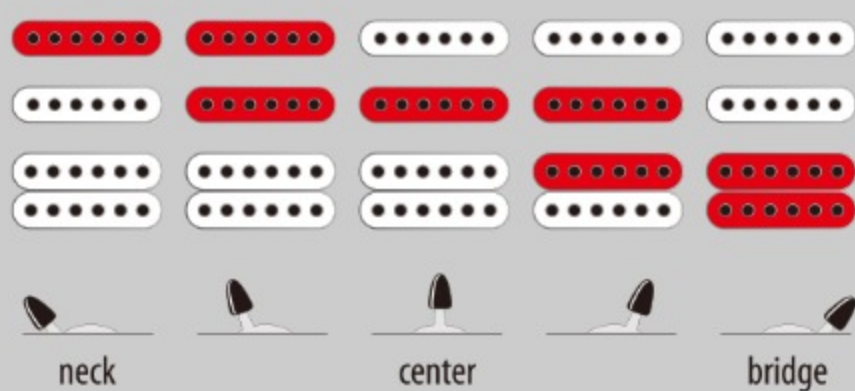

GRX40

BKN : Black Night

COLOR VARIATION :

SHARE :  

SPEC

SPEC

neck type	GRX / Maple neck
top/back/body	Poplar body
fretboard	Jatoba fretboard / White dot inlay
fret	Medium frets
number of frets	22
bridge	T106 tremolo bridge
string space	10.5mm
neck pickup	Infinity RS (S) neck pickup (Passive/Ceramic)
middle pickup	Infinity RS (S) middle pickup (Passive/Ceramic)
bridge pickup	Infinity R (H) bridge pickup (Passive/Ceramic)
factory tuning	1E,2B,3G,4D,5A,6E
string gauge	.009/.011/.016/.024/.032/.042
hardware color	Chrome

NECK DIMENSIONS

Scale :	648mm/25.5"
a : Width	42mm at NUT
b : Width	57mm at 22F
c : Thickness	19.5mm at 1F
d : Thickness	21.5mm at 12F
Radius :	305mmR

SWITCHING SYSTEM

CONTROLS