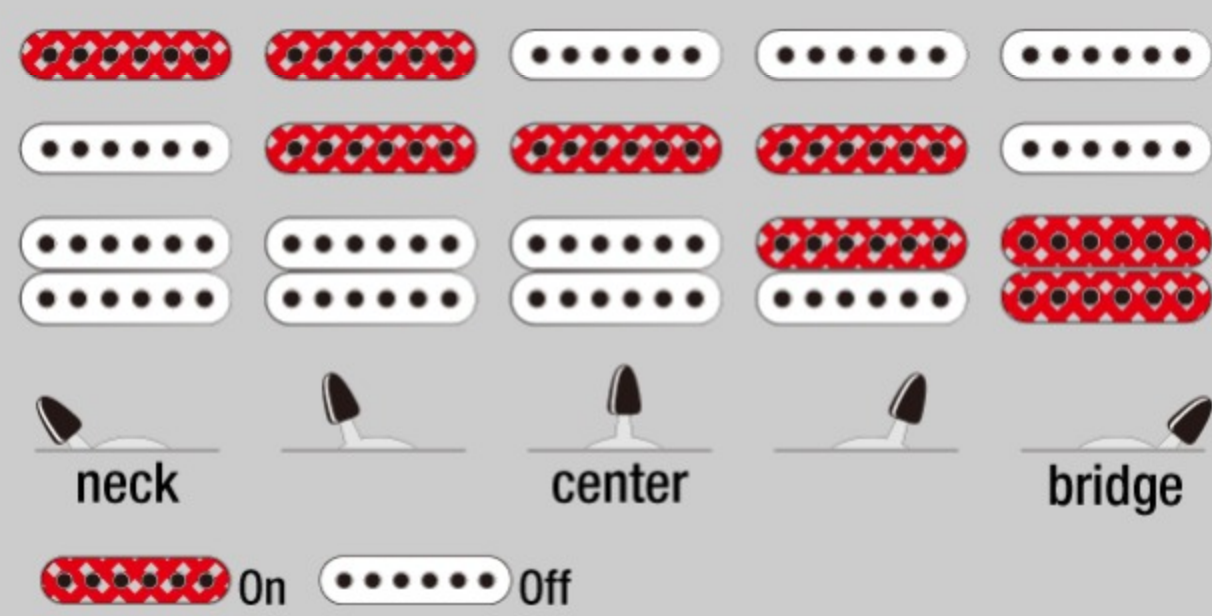

GRX40

RG

COLOR VARIATION :

BKN : Black Night

SHARE :

SPEC

SPECS

neck type	GRX / Maple neck
top/back/body	Poplar body
fretboard	Jatoba fretboard / White dot inlay
fret	Medium frets
number of frets	22
bridge	T106 bridge
string space	10.5mm
neck pickup	Infinity RS (S) neck pickup (Passive/Ceramic)
middle pickup	Infinity RS (S) middle pickup (Passive/Ceramic)
bridge pickup	Infinity R (H) bridge pickup (Passive/Ceramic)
factory tuning	1E,2B,3G,4D,5A,6E
string gauge	.009/.011/.016/.024/.032/.042
hardware color	Chrome

NECK DIMENSIONS

Scale :	648mm/25.5"
a : Width	42mm at NUT
b : Width	57mm at 22F
c : Thickness	19.5mm at 1F
d : Thickness	21.5mm at 12F
Radius :	305mmR

DESCRIPTION +

SWITCHING SYSTEM

DESCRIPTION

+

CONTROLS

DESCRIPTION