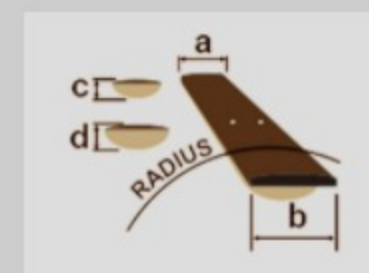

GRX40

RG

COLOR VARIATION :

BKN : Black Night

SHARE :

SPEC

SPECS

neck type	GRX / Maple neck
top/back/body	Poplar body
fretboard	Jatoba fretboard / White dot inlay
fret	Medium frets
number of frets	22
bridge	T106 bridge
string space	10.5mm
neck pickup	Infinity RS (S) neck pickup (Passive/Ceramic)
middle pickup	Infinity RS (S) middle pickup (Passive/Ceramic)
bridge pickup	Infinity R (H) bridge pickup (Passive/Ceramic)
factory tuning	1E,2B,3G,4D,5A,6E
string gauge	.009/.011/.016/.024/.032/.042
hardware color	Chrome

NECK DIMENSIONS

Scale :	648mm/25.5"
a : Width	42mm at NUT
b : Width	57mm at 22F
c : Thickness	19.5mm at 1F
d : Thickness	21.5mm at 12F
Radius :	305mmR

DESCRIPTION +

SWITCHING SYSTEM

DESCRIPTION

+

CONTROLS

DESCRIPTION