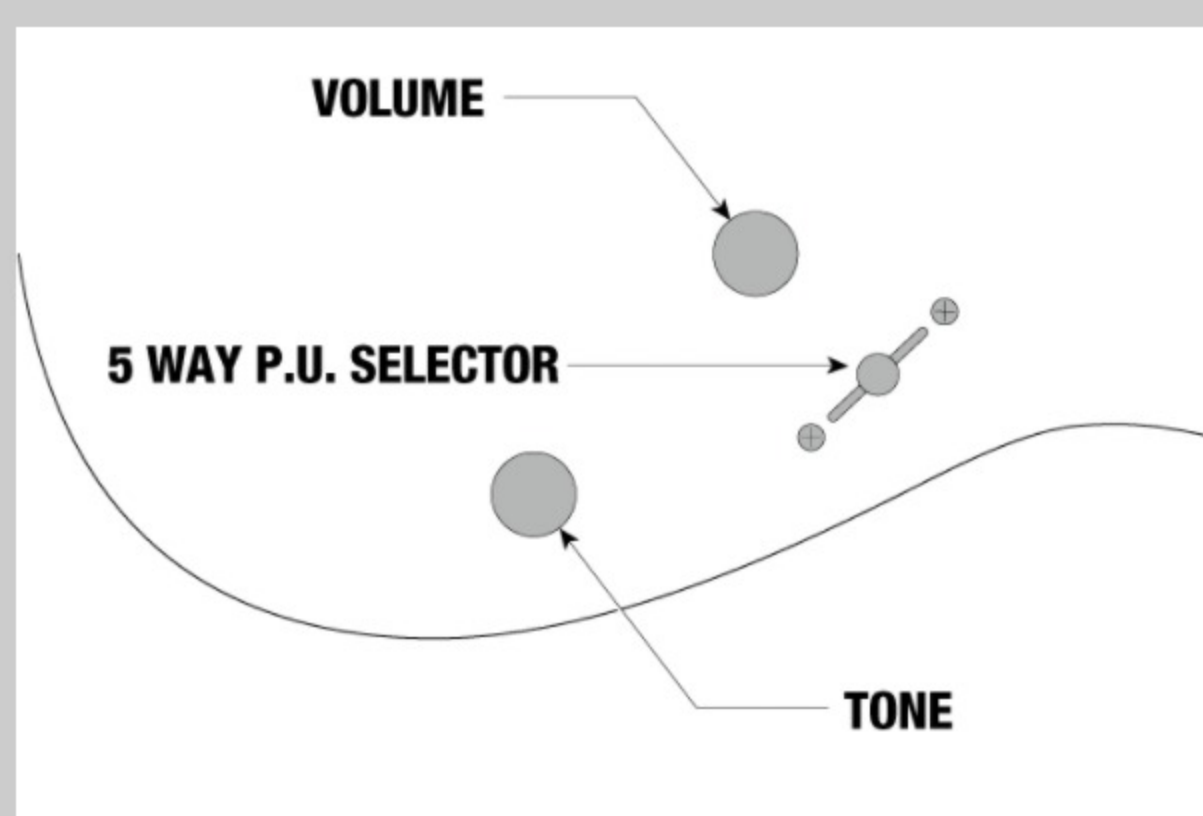

NECK DIMENSIONS

Scale :	648mm/25.5"
a : Width	42mm at NUT
b : Width	57mm at 22F
c : Thickness	19.5mm at 1F
d : Thickness	21.5mm at 12F
Radius :	305mmR

DESCRIPTION +

SWITCHING SYSTEM

DESCRIPTION

+

CONTROLS

DESCRIPTION