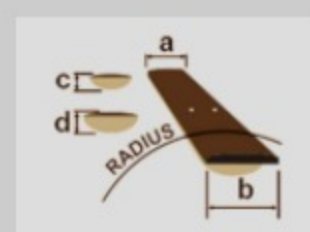

GRX40

COLOR VARIATION :

BKN : Black Night

SHARE :

SPEC

SPECS

neck type	GRX / Maple neck
top/back/body	Poplar body
fretboard	Jatoba fretboard / White dot inlay
fret	Medium frets
number of frets	22
bridge	T106 bridge
string space	10.5mm
neck pickup	Infinity RS (S) neck pickup (Passive/Ceramic)
middle pickup	Infinity RS (S) middle pickup (Passive/Ceramic)
bridge pickup	Infinity R (H) bridge pickup (Passive/Ceramic)
factory tuning	1E,2B,3G,4D,5A,6E
string gauge	.009/.011/.016/.024/.032/.042
hardware color	Chrome

NECK DIMENSIONS

Scale :	648mm/25.5"
a : Width	42mm at NUT
b : Width	57mm at 22F
c : Thickness	19.5mm at 1F
d : Thickness	21.5mm at 12F
Radius :	305mmR

DESCRIPTION +

SWITCHING SYSTEM

CONTROLS

OTHER FEATURES