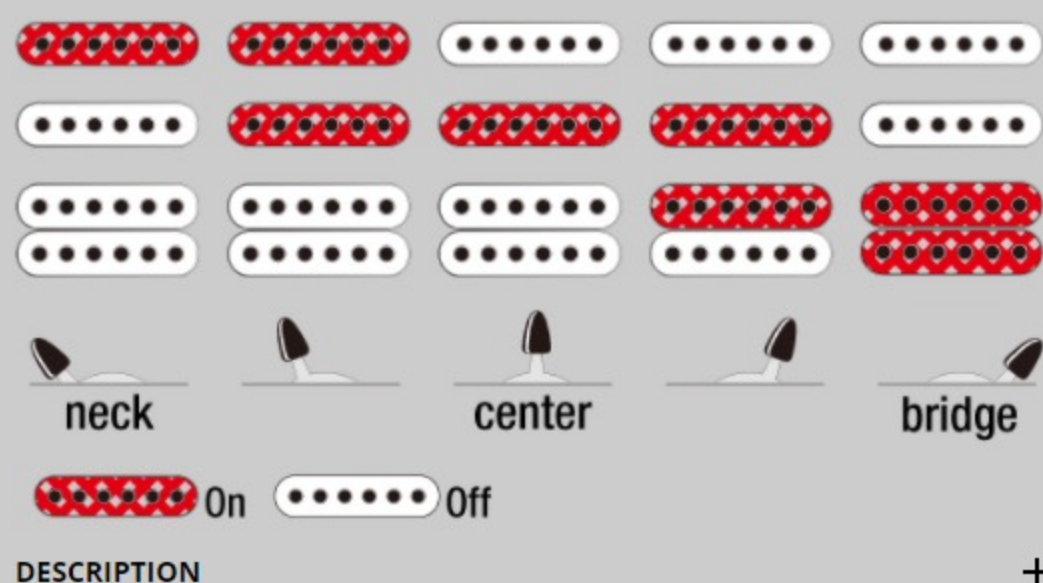

GRX40

COLOR VARIATION :

BKN : Black Night

SHARE :

SPEC

SPECS

neck type	GRX / Maple neck
top/back/body	Poplar body
fretboard	Jatoba fretboard / White dot inlay
fret	Medium frets
number of frets	22
bridge	T106 bridge
string space	10.5mm
neck pickup	Infinity RS (S) neck pickup (Passive/Ceramic)
middle pickup	Infinity RS (S) middle pickup (Passive/Ceramic)
bridge pickup	Infinity R (H) bridge pickup (Passive/Ceramic)
factory tuning	1E,2B,3G,4D,5A,6E
string gauge	.009/.011/.016/.024/.032/.042
hardware color	Chrome

NECK DIMENSIONS

Scale :	648mm/25.5"
a : Width	42mm at NUT
b : Width	57mm at 22F
c : Thickness	19.5mm at 1F
d : Thickness	21.5mm at 12F
Radius :	305mmR

DESCRIPTION +

SWITCHING SYSTEM

CONTROLS

OTHER FEATURES