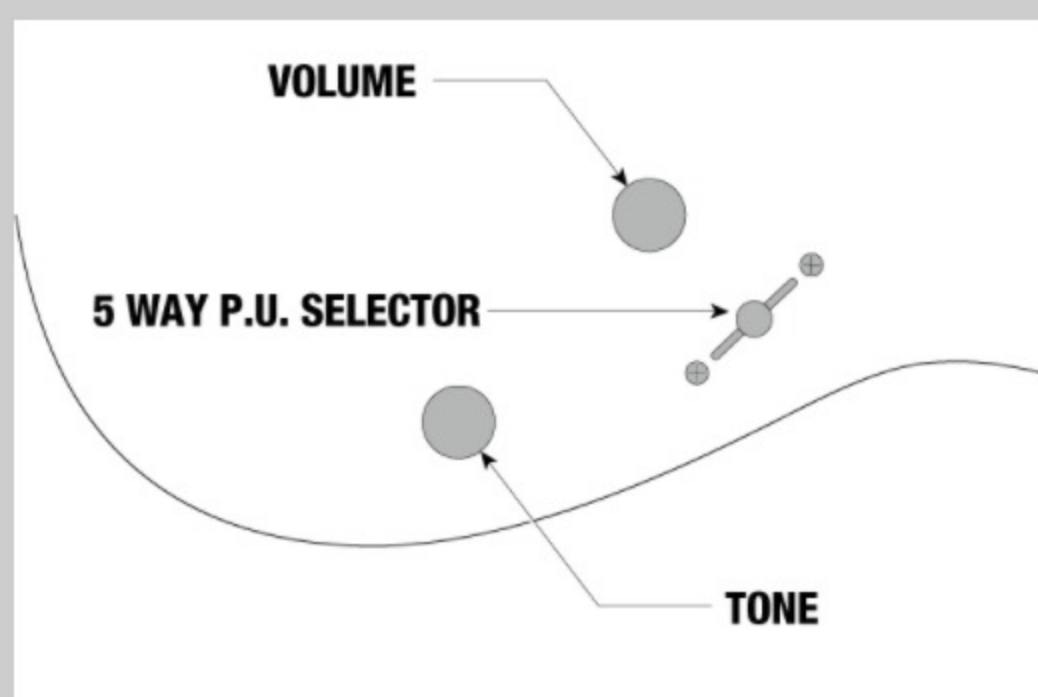

GRX40

COLOR VARIATION :

BKN : Black Night

SHARE :

SPEC

SPECS

neck type	GRX / Maple neck
top/back/body	Poplar body
fretboard	Jatoba fretboard / White dot inlay
fret	Medium frets
number of frets	22
bridge	T106 bridge
string space	10.5mm
neck pickup	Infinity RS (S) neck pickup (Passive/Ceramic)
middle pickup	Infinity RS (S) middle pickup (Passive/Ceramic)
bridge pickup	Infinity R (H) bridge pickup (Passive/Ceramic)
factory tuning	1E,2B,3G,4D,5A,6E
string gauge	.009/.011/.016/.024/.032/.042
hardware color	Chrome

NECK DIMENSIONS

Scale :	648mm/25.5"
a : Width	42mm at NUT
b : Width	57mm at 22F
c : Thickness	19.5mm at 1F
d : Thickness	21.5mm at 12F
Radius :	305mmR

DESCRIPTION +

SWITCHING SYSTEM

CONTROLS

OTHER FEATURES