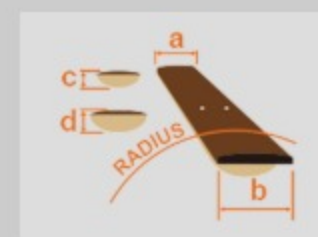

# GRX40Z

MLB : Metallic Light Blue

COLOR VARIATION :  

SHARE :  

### SPEC

neck type	GRX / Maple neck
top/back/body	Poplar body
fretboard	Treated New Zealand Pine / White dot inlay
fret	Medium frets
bridge	Ibanez T106 tremolo bridge
neck pickup	Infinity R (S) neck pickup (Passive/Ceramic)
middle pickup	Infinity RS (S) middle pickup (Passive/Ceramic)
bridge pickup	Infinity R (H) bridge pickup (Passive/Ceramic)
hardware color	Chrome

### NECK DIMENSIONS

Scale :	648mm/25.5"
a : Width	42mm at NUT
b : Width	57mm at 22F
c : Thickness	19.5mm at 1F
d : Thickness	21.5mm at 12F
Radius :	305mmR