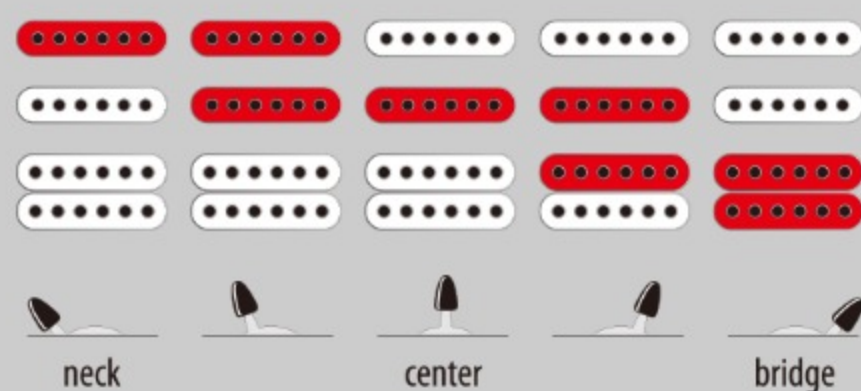

## SPEC

### SPEC

neck type	GRX / Maple neck
top/back/body	Poplar body
fretboard	Treated New Zealand Pine / White dot inlay
fret	Medium frets
bridge	Ibanez T106 tremolo bridge
neck pickup	Infinity R (S) neck pickup (Passive/Ceramic)
middle pickup	Infinity RS (S) middle pickup (Passive/Ceramic)
bridge pickup	Infinity R (H) bridge pickup (Passive/Ceramic)
hardware color	Chrome

### SWITCHING SYSTEM