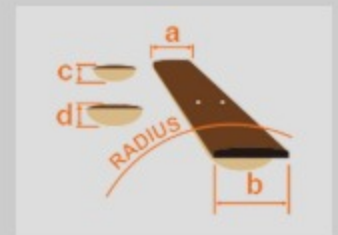

GRX50

WH : White

COLOR VARIATION :

SHARE :  

SPEC

SPEC

neck type	GRX / Maple neck
top/back/body	Poplar body
fretboard	Treated New Zealand Pine / White dot inlay
fret	Medium frets
bridge	Std. tremolo bridge
neck pickup	Infinity R (H) neck pickup (Passive/Ceramic)
middle pickup	Infinity RS (S) middle pickup (Passive/Ceramic)
bridge pickup	Infinity R (H) bridge pickup (Passive/Ceramic)
hardware color	Chrome

NECK DIMENSIONS

Scale :	648mm/25.5"
a : Width	42mm at NUT
b : Width	57mm at 22F
c : Thickness	19.5mm at 1F
d : Thickness	21.5mm at 12F
Radius :	305mmR

SWITCHING SYSTEM

CONTROLS