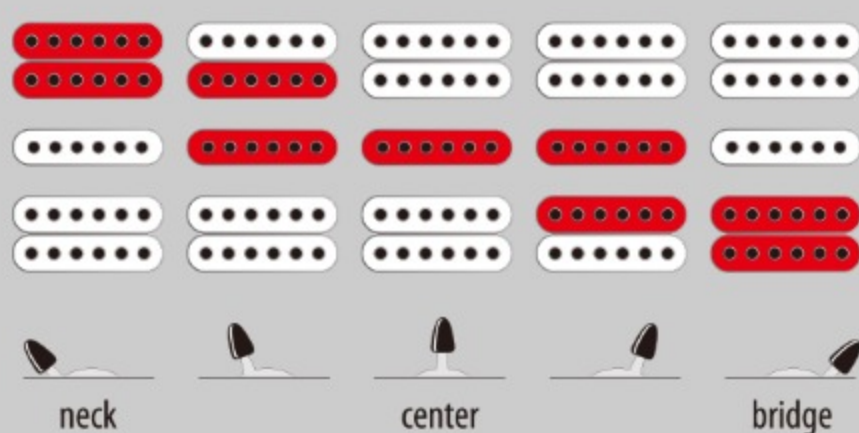

GRX50

WH : White

COLOR VARIATION :

SHARE :  

SPEC

SPEC

neck type	GRX / Maple neck
top/back/body	Poplar body
fretboard	Treated New Zealand Pine / White dot inlay
fret	Medium frets
bridge	Std. tremolo bridge
neck pickup	Infinity R (H) neck pickup (Passive/Ceramic)
middle pickup	Infinity RS (S) middle pickup (Passive/Ceramic)
bridge pickup	Infinity R (H) bridge pickup (Passive/Ceramic)
hardware color	Chrome

NECK DIMENSIONS

Scale :	648mm/25.5"
a : Width	42mm at NUT
b : Width	57mm at 22F
c : Thickness	19.5mm at 1F
d : Thickness	21.5mm at 12F
Radius :	305mmR

SWITCHING SYSTEM

CONTROLS