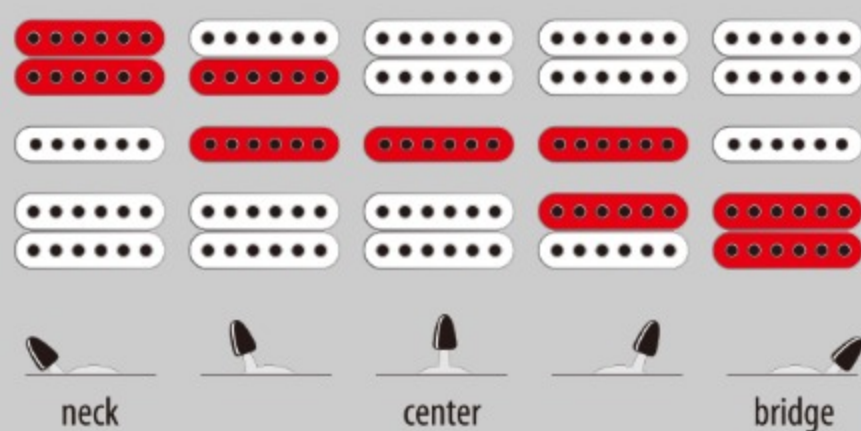

GRX55B

BKN : Black Night

COLOR VARIATION :

SHARE :  

SPEC

SPEC

neck type	GRX / Maple neck
top/back/body	Poplar body
fretboard	Treated New Zealand Pine / White dot inlay
fret	Medium frets
bridge	Std. tremolo bridge
neck pickup	Infinity R (H) neck pickup (Passive/Ceramic)
middle pickup	Infinity RS (S) middle pickup (Passive/Ceramic)
bridge pickup	Infinity R (H) bridge pickup (Passive/Ceramic)
factory tuning	1E, 2B, 3G, 4D, 5A, 6E
string gauge	.009/.011/.016/.024/.032/.042
hardware color	Black

NECK DIMENSIONS

Scale :	648mm/25.5"
a : Width	42mm at NUT
b : Width	57mm at 22F
c : Thickness	19.5mm at 1F
d : Thickness	21.5mm at 12F
Radius :	305mmR

SWITCHING SYSTEM

CONTROLS