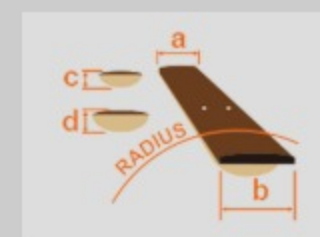

GRX55B

BKN : Black Night

COLOR VARIATION :

SHARE :  

SPEC

SPEC

neck type	GRX / Maple neck
top/back/body	Poplar body
fretboard	Treated New Zealand Pine / White dot inlay
fret	Medium frets
bridge	Std. tremolo bridge
neck pickup	Infinity R (H) neck pickup (Passive/Ceramic)
middle pickup	Infinity RS (S) middle pickup (Passive/Ceramic)
bridge pickup	Infinity R (H) bridge pickup (Passive/Ceramic)
factory tuning	1E, 2B, 3G, 4D, 5A, 6E
string gauge	.009/.011/.016/.024/.032/.042
hardware color	Black

NECK DIMENSIONS

Scale :	648mm/25.5"
a : Width	42mm at NUT
b : Width	57mm at 22F
c : Thickness	19.5mm at 1F
d : Thickness	21.5mm at 12F
Radius :	305mmR

SWITCHING SYSTEM

CONTROLS