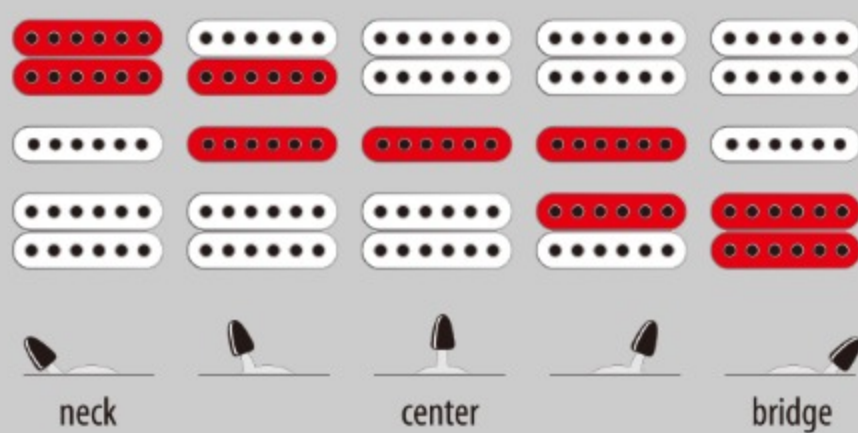

## SPEC

### SPEC

neck type	GRX / Maple neck
top/back/body	Poplar body
fretboard	Treated New Zealand Pine / White dot inlay
fret	Medium frets
bridge	Ibanez T106 tremolo bridge
neck pickup	Infinity R (H) neck pickup (Passive/Ceramic)
middle pickup	Infinity RS (S) middle pickup (Passive/Ceramic)
bridge pickup	Infinity R (H) bridge pickup (Passive/Ceramic)
hardware color	Black

### SWITCHING SYSTEM