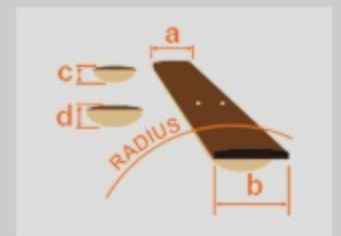

# GRX55B

BKN : Black Night

COLOR VARIATION :

SHARE :  

### SPEC

neck type	GRX / Maple neck
top/back/body	Poplar body
fretboard	Treated New Zealand Pine / White dot inlay
fret	Medium frets
bridge	Ibanez T106 tremolo bridge
neck pickup	Infinity R (H) neck pickup (Passive/Ceramic)
middle pickup	Infinity RS (S) middle pickup (Passive/Ceramic)
bridge pickup	Infinity R (H) bridge pickup (Passive/Ceramic)
hardware color	Black

### NECK DIMENSIONS

Scale :	648mm/25.5"
a : Width	42mm at NUT
b : Width	57mm at 22F
c : Thickness	19.5mm at 1F
d : Thickness	21.5mm at 12F
Radius :	305mmR