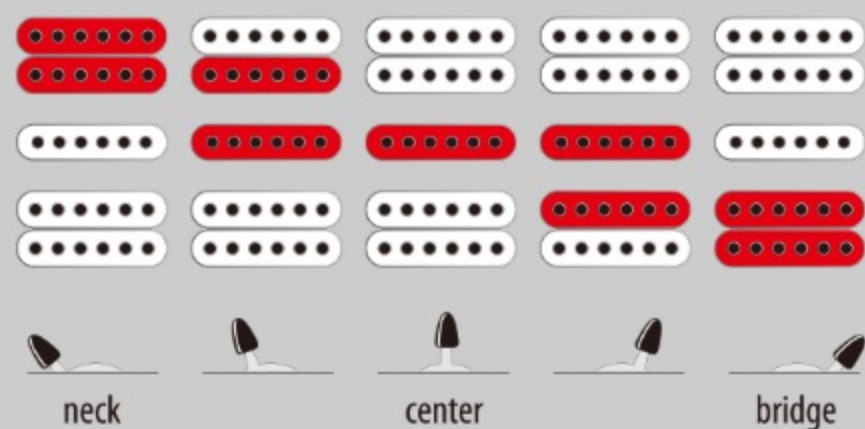

## SPEC

### SPEC

neck type	GRX / Maple neck
top/back/body	Quilted Maple Art Grain top / Poplar body
fretboard	Treated New Zealand Pine / White dot inlay
fret	Medium frets
bridge	Ibanez T106 tremolo bridge
neck pickup	Infinity R (H) neck pickup (Passive/Ceramic)
middle pickup	Infinity RS (S) middle pickup (Passive/Ceramic)
bridge pickup	Infinity R (H) bridge pickup (Passive/Ceramic)
factory tuning	1E, 2B, 3G, 4D, 5A, 6E
string gauge	.009/.011/.016/.024/.032/.042
hardware color	Chrome

### SWITCHING SYSTEM