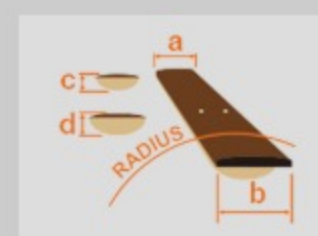

# GRX70QA

TBB : Transparent Blue Burst

COLOR VARIATION :

SHARE :  

### SPEC

neck type	GRX / Maple neck
top/back/body	Quilted Maple Art Grain top / Poplar body
fretboard	Treated New Zealand Pine / White dot inlay
fret	Medium frets
bridge	Ibanez T106 tremolo bridge
neck pickup	Infinity R (H) neck pickup (Passive/Ceramic)
middle pickup	Infinity RS (S) middle pickup (Passive/Ceramic)
bridge pickup	Infinity R (H) bridge pickup (Passive/Ceramic)
factory tuning	1E, 2B, 3G, 4D, 5A, 6E
string gauge	.009/.011/.016/.024/.032/.042
hardware color	Chrome

### NECK DIMENSIONS

Scale :	648mm/25.5"
a : Width	42mm at NUT
b : Width	57mm at 22F
c : Thickness	19.5mm at 1F
d : Thickness	21.5mm at 12F
Radius :	305mmR