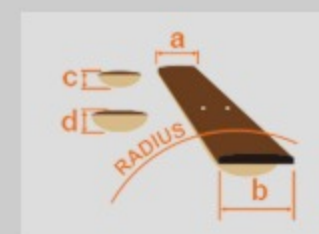

GRX70QA

SB : Sunburst

COLOR VARIATION :

SHARE :  

SPEC

SPEC

neck type	GRX / Maple neck
top/back/body	Quilted Maple Art Grain top / Poplar body
fretboard	Treated New Zealand Pine / White dot inlay
fret	Medium frets
bridge	Ibanez T106 tremolo bridge
neck pickup	Infinity R (H) neck pickup (Passive/Ceramic)
middle pickup	Infinity RS (S) middle pickup (Passive/Ceramic)
bridge pickup	Infinity R (H) bridge pickup (Passive/Ceramic)
hardware color	Chrome

NECK DIMENSIONS

Scale :	648mm/25.5"
a : Width	42mm at NUT
b : Width	57mm at 22F
c : Thickness	19.5mm at 1F
d : Thickness	21.5mm at 12F
Radius :	305mmR

SWITCHING SYSTEM

CONTROLS

OTHERS

Recommended Case W250C