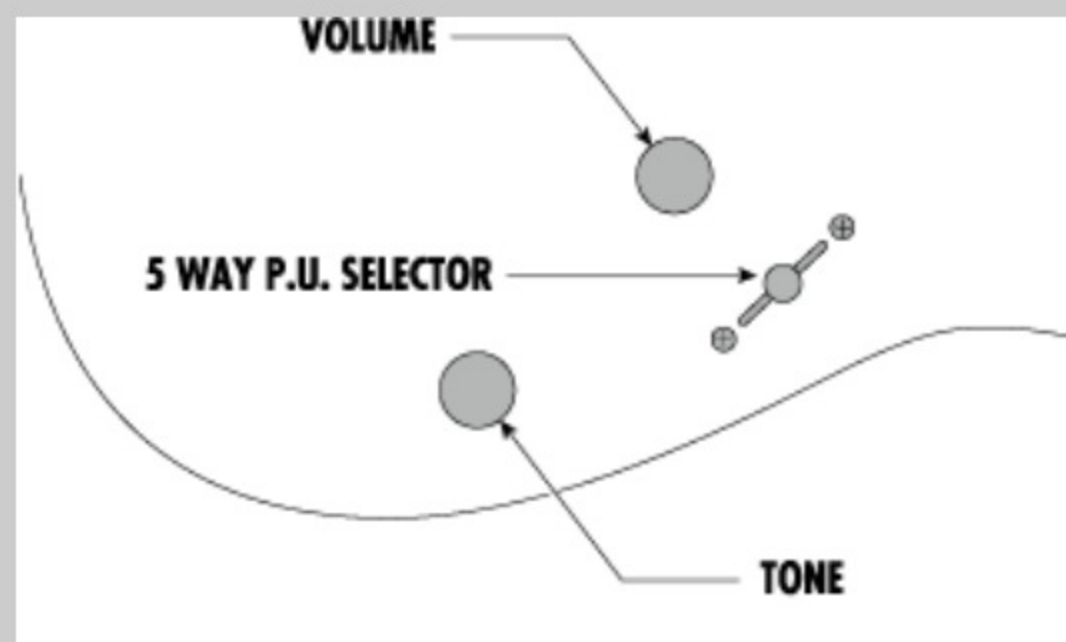

GRX70QA

SB : Sunburst

COLOR VARIATION :

SHARE :  

SPEC

SPEC

neck type	GRX / Maple neck
top/back/body	Quilted Maple Art Grain top / Poplar body
fretboard	Treated New Zealand Pine / White dot inlay
fret	Medium frets
bridge	Ibanez T106 tremolo bridge
neck pickup	Infinity R (H) neck pickup (Passive/Ceramic)
middle pickup	Infinity RS (S) middle pickup (Passive/Ceramic)
bridge pickup	Infinity R (H) bridge pickup (Passive/Ceramic)
hardware color	Chrome

NECK DIMENSIONS

Scale :	648mm/25.5"
a : Width	42mm at NUT
b : Width	57mm at 22F
c : Thickness	19.5mm at 1F
d : Thickness	21.5mm at 12F
Radius :	305mmR

SWITCHING SYSTEM

CONTROLS

OTHERS

Recommended Case W250C