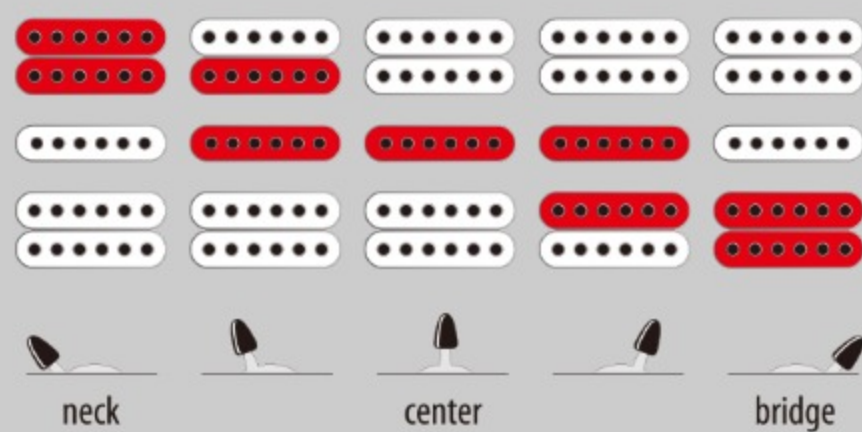

GRX70QA

SB : Sunburst

COLOR VARIATION :

SHARE :  

SPEC

SPEC

neck type	GRX / Maple neck
top/back/body	Quilted Maple Art Grain top / Poplar body
fretboard	Treated New Zealand Pine / White dot inlay
fret	Medium frets
bridge	Ibanez T106 tremolo bridge
neck pickup	Infinity R (H) neck pickup (Passive/Ceramic)
middle pickup	Infinity RS (S) middle pickup (Passive/Ceramic)
bridge pickup	Infinity R (H) bridge pickup (Passive/Ceramic)
hardware color	Chrome

NECK DIMENSIONS

Scale :	648mm/25.5"
a : Width	42mm at NUT
b : Width	57mm at 22F
c : Thickness	19.5mm at 1F
d : Thickness	21.5mm at 12F
Radius :	305mmR

SWITCHING SYSTEM

CONTROLS

OTHERS

Recommended Case W250C