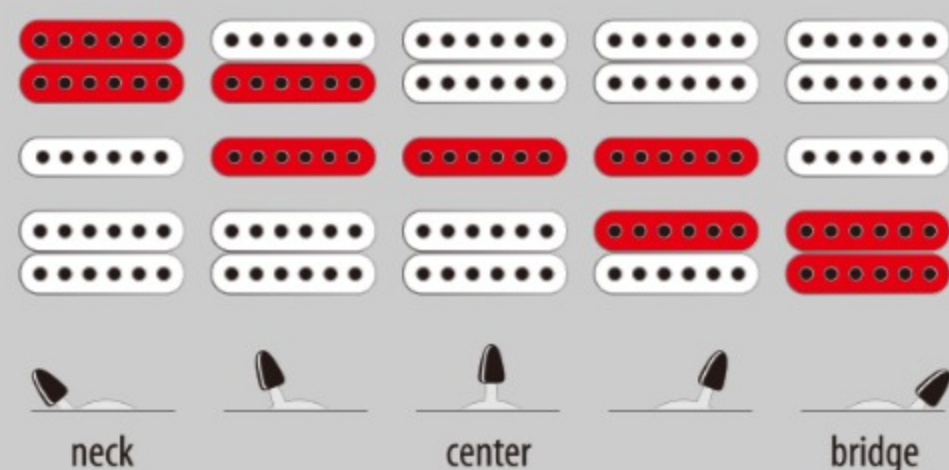

## SPEC

### SPEC

neck type	GRX / Maple neck
top/back/body	Quilted Maple Art Grain top / Poplar body
fretboard	Bound Purpleheart fretboard / White dot inlay
fret	Medium frets
number of frets	22
bridge	T106 tremolo bridge
string space	10.5mm
neck pickup	Infinity R (H) neck pickup (Passive/Ceramic)
middle pickup	Infinity RS (S) middle pickup (Passive/Ceramic)
bridge pickup	Infinity R (H) bridge pickup (Passive/Ceramic)
factory tuning	1E,2B,3G,4D,5A,6E
string gauge	.009/.011/.016/.024/.032/.042
hardware color	Chrome

### SWITCHING SYSTEM