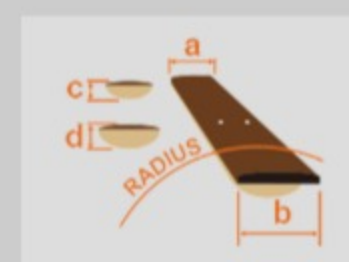

# GRX70QA

TBB : Transparent Blue Burst

COLOR VARIATION :

SHARE :  

### SPEC

neck type	GRX / Maple neck
top/back/body	Quilted Maple Art Grain top / Poplar body
fretboard	Bound Purpleheart fretboard / White dot inlay
fret	Medium frets
number of frets	22
bridge	T106 tremolo bridge
string space	10.5mm
neck pickup	Infinity R (H) neck pickup (Passive/Ceramic)
middle pickup	Infinity RS (S) middle pickup (Passive/Ceramic)
bridge pickup	Infinity R (H) bridge pickup (Passive/Ceramic)
factory tuning	1E,2B,3G,4D,5A,6E
string gauge	.009/.011/.016/.024/.032/.042
hardware color	Chrome

### NECK DIMENSIONS

Scale :	648mm/25.5"
a : Width	42mm at NUT
b : Width	57mm at 22F
c : Thickness	19.5mm at 1F
d : Thickness	21.5mm at 12F
Radius :	305mmR