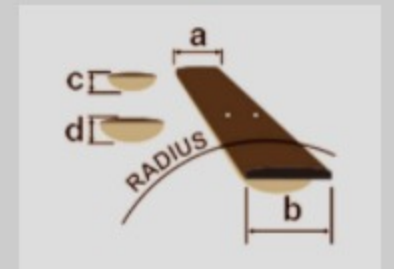

GRX70QA

RG

COLOR VARIATION :

TBB : Transparent Blue Burst

SHARE :

SPEC

SPECS

neck type	GRX / Maple neck
top/back/body	Quilted Maple Art Grain top / Poplar body
fretboard	Jatoba fretboard / White dot inlay
fret	Medium frets
number of frets	22
bridge	T106 bridge
string space	10.5mm
neck pickup	Infinity R (H) neck pickup (Passive/Ceramic)
middle pickup	Infinity RS (S) middle pickup (Passive/Ceramic)
bridge pickup	Infinity R (H) bridge pickup (Passive/Ceramic)
factory tuning	1E,2B,3G,4D,5A,6E
string gauge	.009/.011/.016/.024/.032/.042
hardware color	Chrome

NECK DIMENSIONS

Scale :	648mm/25.5"
a : Width	42mm at NUT
b : Width	57mm at 22F
c : Thickness	19.5mm at 1F
d : Thickness	21.5mm at 12F
Radius :	305mmR

DESCRIPTION +

SWITCHING SYSTEM

DESCRIPTION +

CONTROLS

DESCRIPTION +