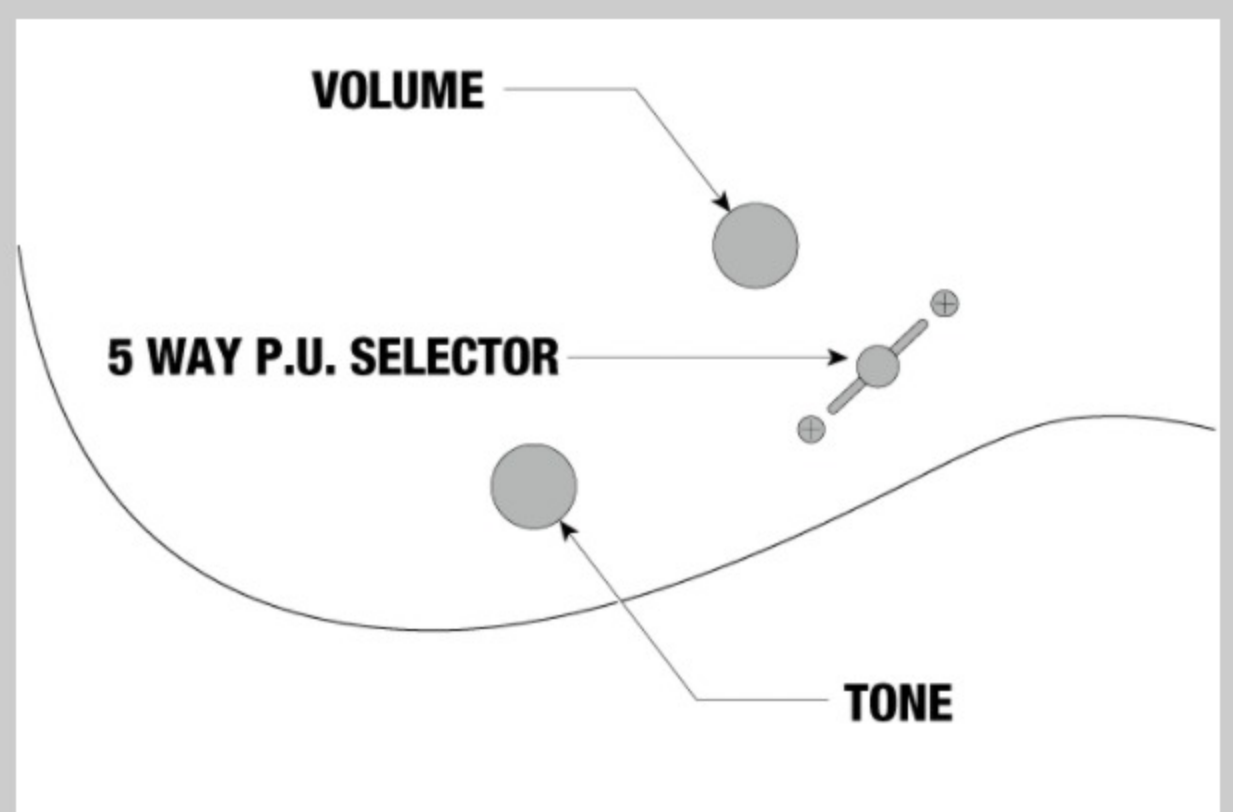

GRX70QA

RG

COLOR VARIATION :

TBB : Transparent Blue Burst

SHARE :

SPEC

SPECS

neck type	GRX / Maple neck
top/back/body	Quilted Maple Art Grain top / Poplar body
fretboard	Jatoba fretboard / White dot inlay
fret	Medium frets
number of frets	22
bridge	T106 bridge
string space	10.5mm
neck pickup	Infinity R (H) neck pickup (Passive/Ceramic)
middle pickup	Infinity RS (S) middle pickup (Passive/Ceramic)
bridge pickup	Infinity R (H) bridge pickup (Passive/Ceramic)
factory tuning	1E,2B,3G,4D,5A,6E
string gauge	.009/.011/.016/.024/.032/.042
hardware color	Chrome

NECK DIMENSIONS

Scale :	648mm/25.5"
a : Width	42mm at NUT
b : Width	57mm at 22F
c : Thickness	19.5mm at 1F
d : Thickness	21.5mm at 12F
Radius :	305mmR

DESCRIPTION +

SWITCHING SYSTEM

DESCRIPTION +

CONTROLS

DESCRIPTION +