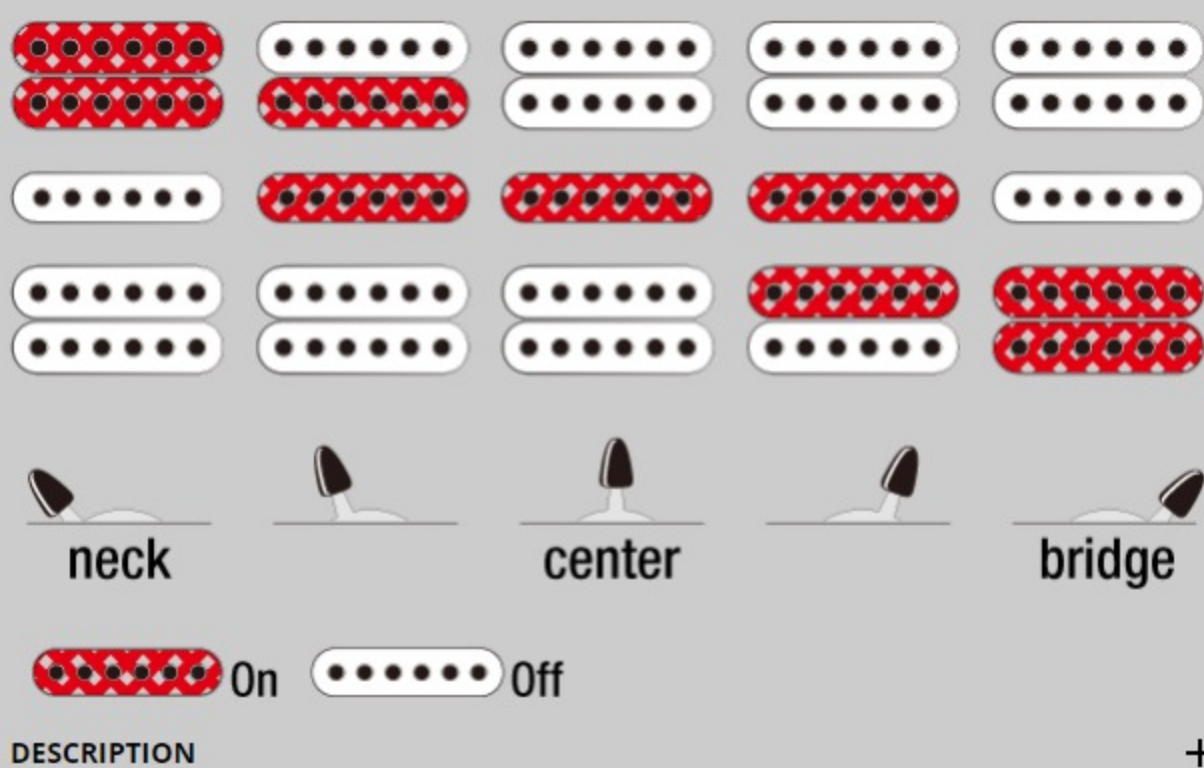

GRX70QA

RG

COLOR VARIATION :

TBB : Transparent Blue Burst

SHARE :

SPEC

SPECS

neck type	GRX / Maple neck
top/back/body	Quilted Maple Art Grain top / Poplar body
fretboard	Jatoba fretboard / White dot inlay
fret	Medium frets
number of frets	22
bridge	T106 bridge
string space	10.5mm
neck pickup	Infinity R (H) neck pickup (Passive/Ceramic)
middle pickup	Infinity RS (S) middle pickup (Passive/Ceramic)
bridge pickup	Infinity R (H) bridge pickup (Passive/Ceramic)
factory tuning	1E,2B,3G,4D,5A,6E
string gauge	.009/.011/.016/.024/.032/.042
hardware color	Chrome

NECK DIMENSIONS

Scale :	648mm/25.5"
a : Width	42mm at NUT
b : Width	57mm at 22F
c : Thickness	19.5mm at 1F
d : Thickness	21.5mm at 12F
Radius :	305mmR

DESCRIPTION +

SWITCHING SYSTEM

DESCRIPTION +

CONTROLS

DESCRIPTION +