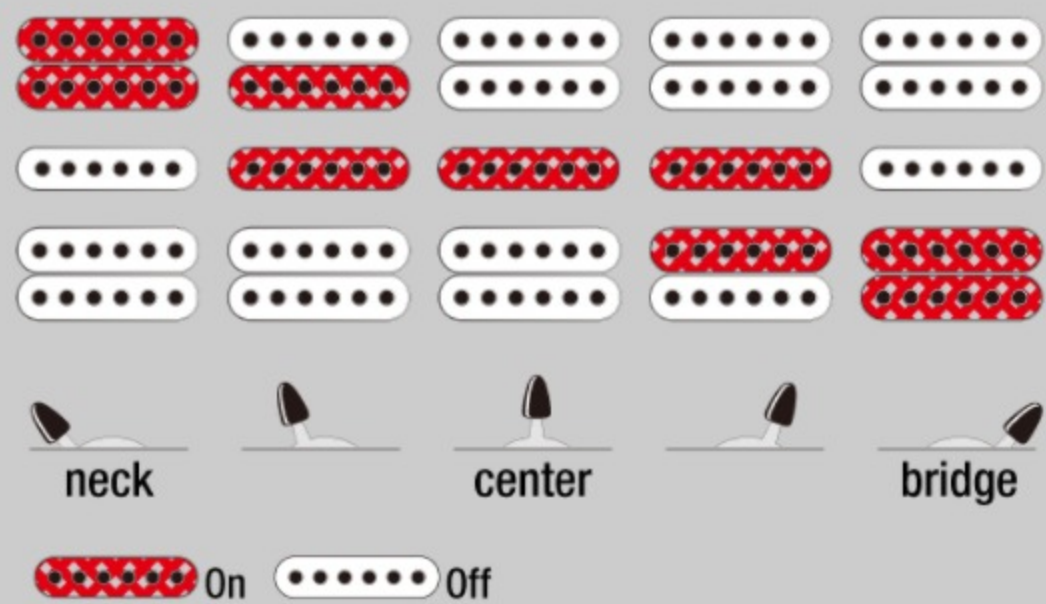

## SPEC

### SPECS

neck type	GRX / Maple neck
top/back/body	Quilted Maple Art Grain top / Poplar body
fretboard	Jatoba fretboard / White dot inlay
fret	Medium frets
number of frets	22
bridge	T106 bridge
string space	10.5mm
neck pickup	Infinity R (H) neck pickup (Passive/Ceramic)
middle pickup	Infinity RS (S) middle pickup (Passive/Ceramic)
bridge pickup	Infinity R (H) bridge pickup (Passive/Ceramic)
factory tuning	1E,2B,3G,4D,5A,6E
string gauge	.009/.011/.016/.024/.032/.042
hardware color	Chrome

### SWITCHING SYSTEM

DESCRIPTION

+