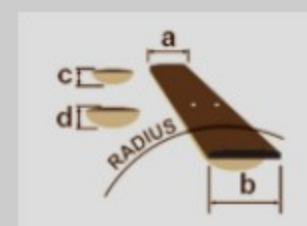

# GRX70QA

RG

COLOR VARIATION :

TBB : Transparent Blue Burst

SHARE :

### SPECS

neck type	GRX / Maple neck
top/back/body	Quilted Maple Art Grain top / Poplar body
fretboard	Jatoba fretboard / White dot inlay
fret	Medium frets
number of frets	22
bridge	T106 bridge
string space	10.5mm
neck pickup	Infinity R (H) neck pickup (Passive/Ceramic)
middle pickup	Infinity RS (S) middle pickup (Passive/Ceramic)
bridge pickup	Infinity R (H) bridge pickup (Passive/Ceramic)
factory tuning	1E,2B,3G,4D,5A,6E
string gauge	.009/.011/.016/.024/.032/.042
hardware color	Chrome

### NECK DIMENSIONS

Scale :	648mm/25.5"
a : Width	42mm at NUT
b : Width	57mm at 22F
c : Thickness	19.5mm at 1F
d : Thickness	21.5mm at 12F
Radius :	305mmR

DESCRIPTION +