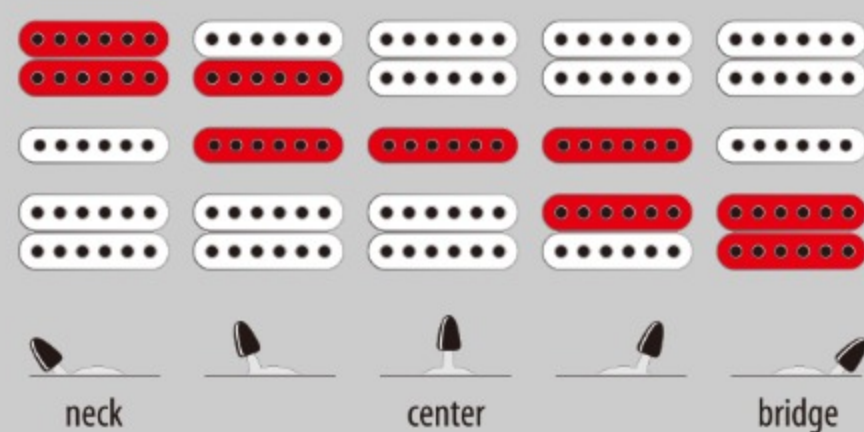

GRX70QAL

TRB : Transparent Red Burst

COLOR VARIATION :

SHARE :  

SPEC

SPEC

neck type	GRX / Maple neck
top/back/body	Quilted Maple Art Grain top / Poplar body
fretboard	Treated New Zealand Pine / White dot inlay
fret	Medium frets
bridge	FAT-6 tremolo bridge
neck pickup	Infinity R (H) neck pickup (Passive/Ceramic)
middle pickup	Infinity RS (S) middle pickup (Passive/Ceramic)
bridge pickup	Infinity R (H) bridge pickup (Passive/Ceramic)
factory tuning	1E, 2B, 3G, 4D, 5A, 6E
string gauge	.009/.011/.016/.024/.032/.042
hardware color	Chrome

NECK DIMENSIONS

Scale :	648mm/25.5"
a : Width	42mm at NUT
b : Width	57mm at 22F
c : Thickness	19.5mm at 1F
d : Thickness	21.5mm at 12F
Radius :	305mmR

SWITCHING SYSTEM

CONTROLS

OTHERS

Recommended Case W101RG