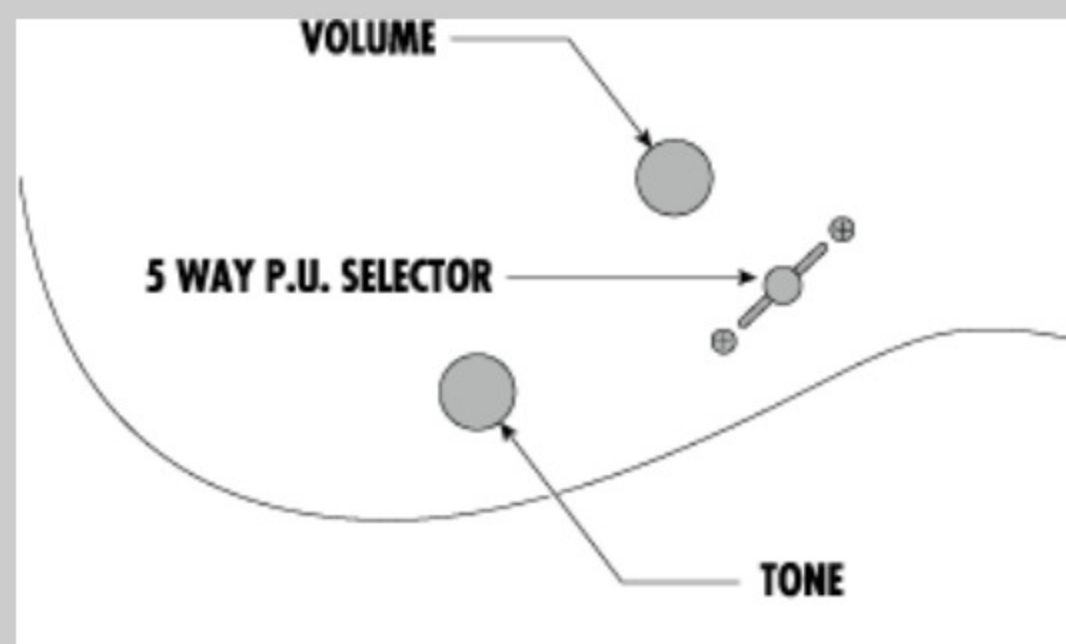

GRX70QAL

TRB : Transparent Red Burst

COLOR VARIATION :

SHARE :  

SPEC

SPEC

neck type	GRX / Maple neck
top/back/body	Quilted Maple Art Grain top / Poplar body
fretboard	Treated New Zealand Pine / White dot inlay
fret	Medium frets
bridge	FAT-6 tremolo bridge
neck pickup	Infinity R (H) neck pickup (Passive/Ceramic)
middle pickup	Infinity RS (S) middle pickup (Passive/Ceramic)
bridge pickup	Infinity R (H) bridge pickup (Passive/Ceramic)
factory tuning	1E, 2B, 3G, 4D, 5A, 6E
string gauge	.009/.011/.016/.024/.032/.042
hardware color	Chrome

NECK DIMENSIONS

Scale :	648mm/25.5"
a : Width	42mm at NUT
b : Width	57mm at 22F
c : Thickness	19.5mm at 1F
d : Thickness	21.5mm at 12F
Radius :	305mmR

SWITCHING SYSTEM

CONTROLS

OTHERS

Recommended Case W101RG