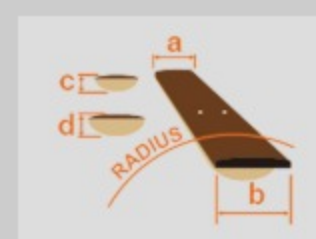

GRX70QAL

TRB : Transparent Red Burst

COLOR VARIATION :

SHARE :  

SPEC

SPEC

neck type	GRX / Maple neck
top/back/body	Quilted Maple Art Grain top / Poplar body
fretboard	Treated New Zealand Pine / White dot inlay
fret	Medium frets
bridge	FAT-6 tremolo bridge
neck pickup	Infinity R (H) neck pickup (Passive/Ceramic)
middle pickup	Infinity RS (S) middle pickup (Passive/Ceramic)
bridge pickup	Infinity R (H) bridge pickup (Passive/Ceramic)
factory tuning	1E, 2B, 3G, 4D, 5A, 6E
string gauge	.009/.011/.016/.024/.032/.042
hardware color	Chrome

NECK DIMENSIONS

Scale :	648mm/25.5"
a : Width	42mm at NUT
b : Width	57mm at 22F
c : Thickness	19.5mm at 1F
d : Thickness	21.5mm at 12F
Radius :	305mmR

SWITCHING SYSTEM

CONTROLS

OTHERS

Recommended Case W101RG