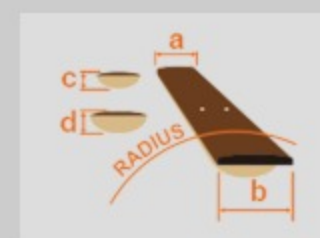

# GRX70QAL

TBB : Transparent Blue Burst

COLOR VARIATION :

SHARE :  

### SPEC

neck type	GRX / Maple neck
top/back/body	Quilted Maple Art Grain top / Poplar body
fretboard	Treated New Zealand Pine / White dot inlay
fret	Medium frets
bridge	Ibanez T106 tremolo bridge
neck pickup	Infinity R (H) neck pickup (Passive/Ceramic)
middle pickup	Infinity RS (S) middle pickup (Passive/Ceramic)
bridge pickup	Infinity R (H) bridge pickup (Passive/Ceramic)
hardware color	Chrome

### NECK DIMENSIONS

Scale :	648mm/25.5"
a : Width	42mm at NUT
b : Width	57mm at 22F
c : Thickness	19.5mm at 1F
d : Thickness	21.5mm at 12F
Radius :	305mmR