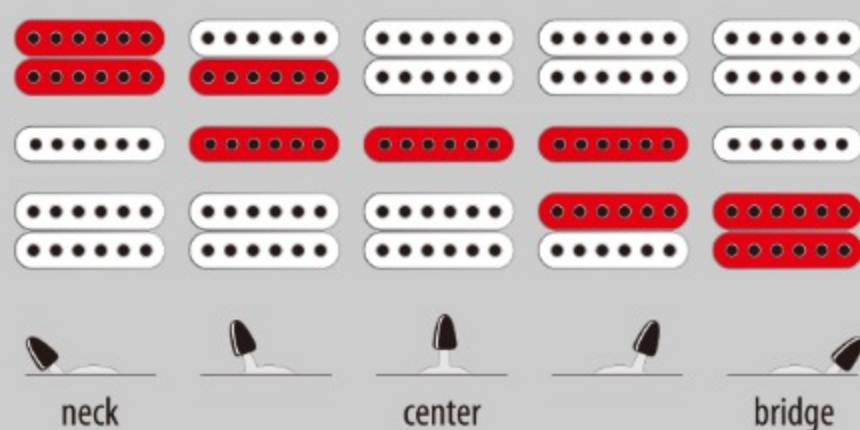

## SPEC

### SPEC

neck type	GRX / Maple neck
top/back/body	Quilted Maple Art Grain top / Poplar body
fretboard	Treated New Zealand Pine / White dot inlay
fret	Medium frets
bridge	Ibanez T106 tremolo bridge
neck pickup	Infinity R (H) neck pickup (Passive/Ceramic)
middle pickup	Infinity RS (S) middle pickup (Passive/Ceramic)
bridge pickup	Infinity R (H) bridge pickup (Passive/Ceramic)
hardware color	Chrome

### SWITCHING SYSTEM