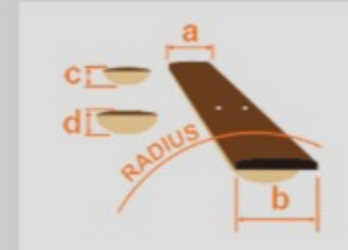

GRX70QAL

TBB : Transparent Blue Burst

COLOR VARIATION :

SHARE :

SPEC

SPEC

neck type	GRX / Maple neck
top/back/body	Quilted Maple Art Grain top / Poplar body
fretboard	Bound Purpleheart fretboard / White dot inlay
fret	Medium frets
number of frets	22
bridge	T106 tremolo bridge
string space	10.5mm
neck pickup	Infinity R (H) neck pickup (Passive/Ceramic)
middle pickup	Infinity RS (S) middle pickup (Passive/Ceramic)
bridge pickup	Infinity R (H) bridge pickup (Passive/Ceramic)
factory tuning	1E,2B,3G,4D,5A,6E
string gauge	.009/.011/.016/.024/.032/.042
hardware color	Chrome

NECK DIMENSIONS

Scale :	648mm/25.5"
a : Width	42mm at NUT
b : Width	57mm at 22F
c : Thickness	19.5mm at 1F
d : Thickness	21.5mm at 12F
Radius :	305mmR

SWITCHING SYSTEM

CONTROLS

OTHERS

Recommended Case W250C