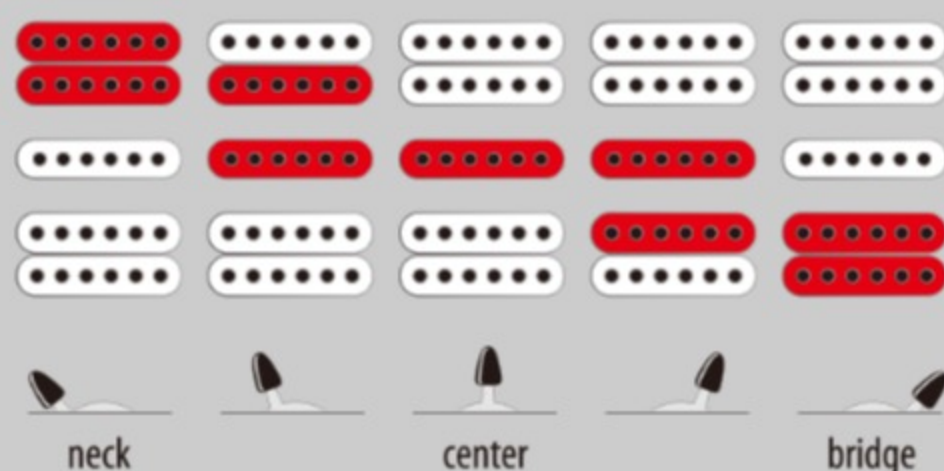

GRX70QAL

TBB : Transparent Blue Burst

COLOR VARIATION :

SHARE :

SPEC

SPEC

neck type	GRX / Maple neck
top/back/body	Quilted Maple Art Grain top / Poplar body
fretboard	Bound Purpleheart fretboard / White dot inlay
fret	Medium frets
number of frets	22
bridge	T106 tremolo bridge
string space	10.5mm
neck pickup	Infinity R (H) neck pickup (Passive/Ceramic)
middle pickup	Infinity RS (S) middle pickup (Passive/Ceramic)
bridge pickup	Infinity R (H) bridge pickup (Passive/Ceramic)
factory tuning	1E,2B,3G,4D,5A,6E
string gauge	.009/.011/.016/.024/.032/.042
hardware color	Chrome

NECK DIMENSIONS

Scale :	648mm/25.5"
a : Width	42mm at NUT
b : Width	57mm at 22F
c : Thickness	19.5mm at 1F
d : Thickness	21.5mm at 12F
Radius :	305mmR

SWITCHING SYSTEM

CONTROLS

OTHERS

Recommended Case W250C