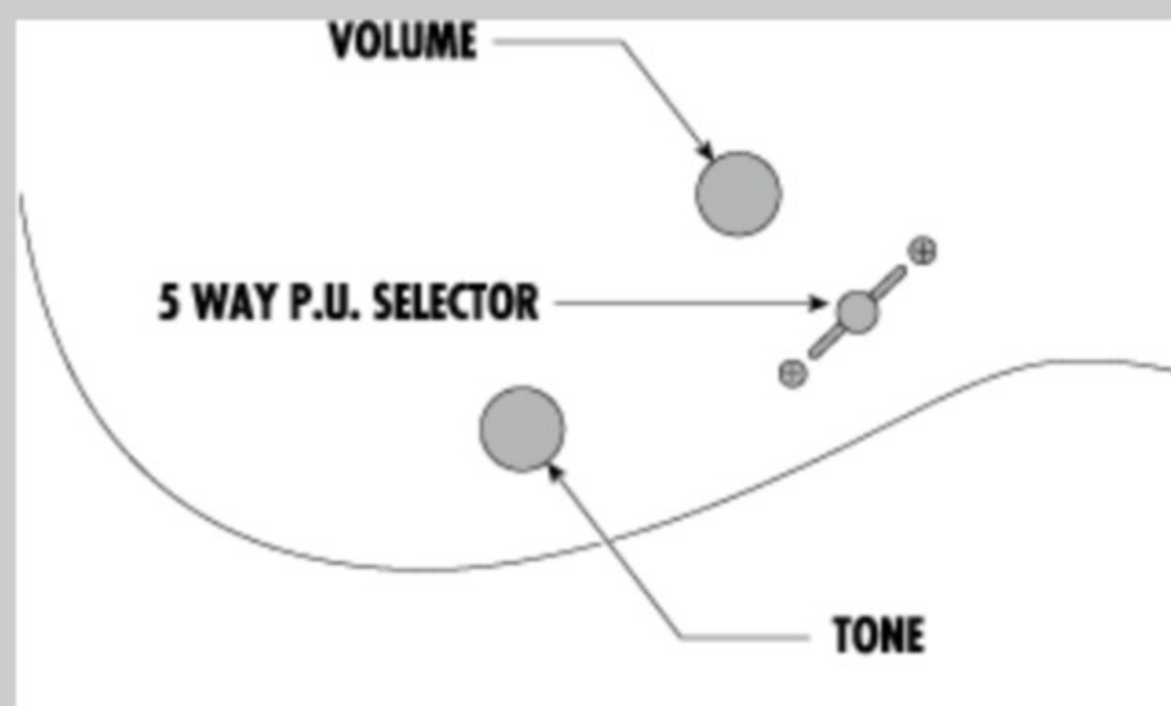

GRX70QAL

TBB : Transparent Blue Burst

COLOR VARIATION :

SHARE :

SPEC

SPEC

neck type	GRX / Maple neck
top/back/body	Quilted Maple Art Grain top / Poplar body
fretboard	Bound Purpleheart fretboard / White dot inlay
fret	Medium frets
number of frets	22
bridge	T106 tremolo bridge
string space	10.5mm
neck pickup	Infinity R (H) neck pickup (Passive/Ceramic)
middle pickup	Infinity RS (S) middle pickup (Passive/Ceramic)
bridge pickup	Infinity R (H) bridge pickup (Passive/Ceramic)
factory tuning	1E,2B,3G,4D,5A,6E
string gauge	.009/.011/.016/.024/.032/.042
hardware color	Chrome

NECK DIMENSIONS

Scale :	648mm/25.5"
a : Width	42mm at NUT
b : Width	57mm at 22F
c : Thickness	19.5mm at 1F
d : Thickness	21.5mm at 12F
Radius :	305mmR

SWITCHING SYSTEM

CONTROLS

OTHERS

Recommended Case W250C