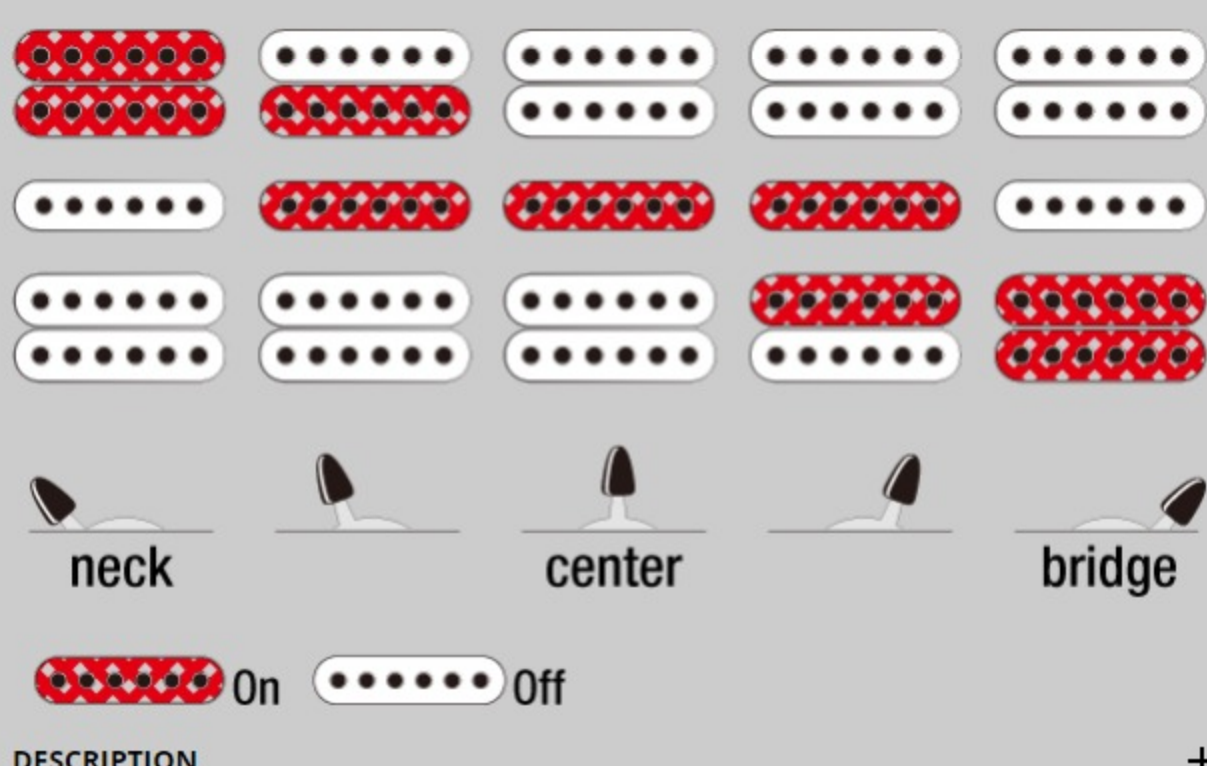

GRX70QAL

COLOR VARIATION : 

TBB : Transparent Blue Burst

SHARE :  

SPEC

SPECS

neck type	GRX / Maple neck
top/back/body	Quilted Maple Art Grain top / Poplar body
fretboard	Jatoba fretboard / White dot inlay
fret	Medium frets
number of frets	22
bridge	T106 bridge
string space	10.5mm
neck pickup	Infinity R (H) neck pickup (Passive/Ceramic)
middle pickup	Infinity RS (S) middle pickup (Passive/Ceramic)
bridge pickup	Infinity R (H) bridge pickup (Passive/Ceramic)
factory tuning	1E,2B,3G,4D,5A,6E
string gauge	.009/.011/.016/.024/.032/.042
hardware color	Chrome

NECK DIMENSIONS

Scale :	648mm/25.5"
a : Width	42mm at NUT
b : Width	57mm at 22F
c : Thickness	19.5mm at 1F
d : Thickness	21.5mm at 12F
Radius :	305mmR

DESCRIPTION +

SWITCHING SYSTEM

CONTROLS

OTHER FEATURES