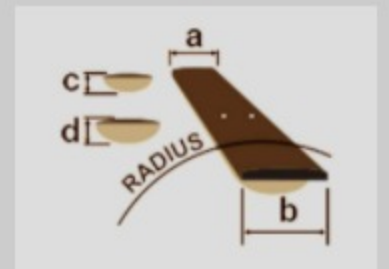

GRX70QAL

COLOR VARIATION : 

TBB : Transparent Blue Burst

SHARE :  

SPEC

SPECS

neck type	GRX / Maple neck
top/back/body	Quilted Maple Art Grain top / Poplar body
fretboard	Jatoba fretboard / White dot inlay
fret	Medium frets
number of frets	22
bridge	T106 bridge
string space	10.5mm
neck pickup	Infinity R (H) neck pickup (Passive/Ceramic)
middle pickup	Infinity RS (S) middle pickup (Passive/Ceramic)
bridge pickup	Infinity R (H) bridge pickup (Passive/Ceramic)
factory tuning	1E,2B,3G,4D,5A,6E
string gauge	.009/.011/.016/.024/.032/.042
hardware color	Chrome

NECK DIMENSIONS

Scale :	648mm/25.5"
a : Width	42mm at NUT
b : Width	57mm at 22F
c : Thickness	19.5mm at 1F
d : Thickness	21.5mm at 12F
Radius :	305mmR

DESCRIPTION +

SWITCHING SYSTEM

CONTROLS

OTHER FEATURES