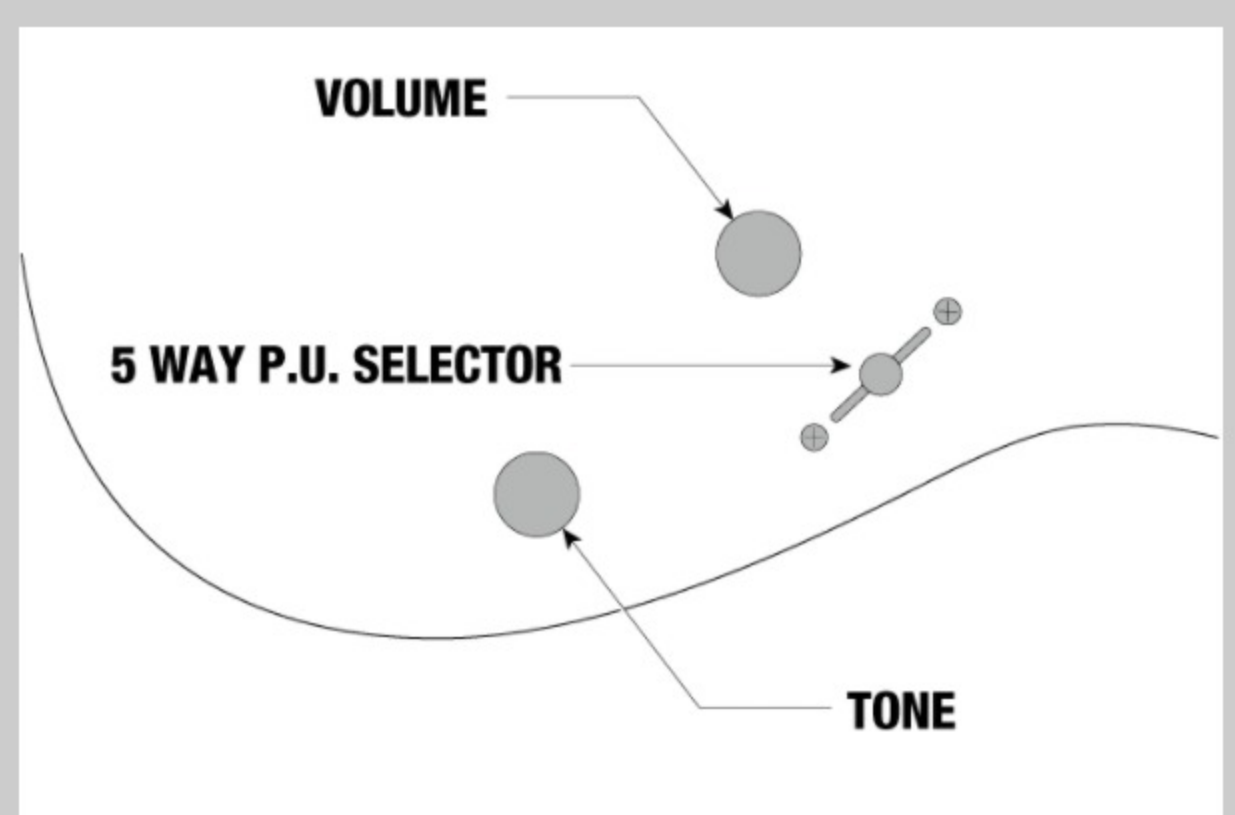

GRX70QAL

COLOR VARIATION : 

TBB : Transparent Blue Burst

SHARE :  

SPEC

SPECS

neck type	GRX / Maple neck
top/back/body	Quilted Maple Art Grain top / Poplar body
fretboard	Jatoba fretboard / White dot inlay
fret	Medium frets
number of frets	22
bridge	T106 bridge
string space	10.5mm
neck pickup	Infinity R (H) neck pickup (Passive/Ceramic)
middle pickup	Infinity RS (S) middle pickup (Passive/Ceramic)
bridge pickup	Infinity R (H) bridge pickup (Passive/Ceramic)
factory tuning	1E,2B,3G,4D,5A,6E
string gauge	.009/.011/.016/.024/.032/.042
hardware color	Chrome

NECK DIMENSIONS

Scale :	648mm/25.5"
a : Width	42mm at NUT
b : Width	57mm at 22F
c : Thickness	19.5mm at 1F
d : Thickness	21.5mm at 12F
Radius :	305mmR

DESCRIPTION +

SWITCHING SYSTEM

CONTROLS

OTHER FEATURES