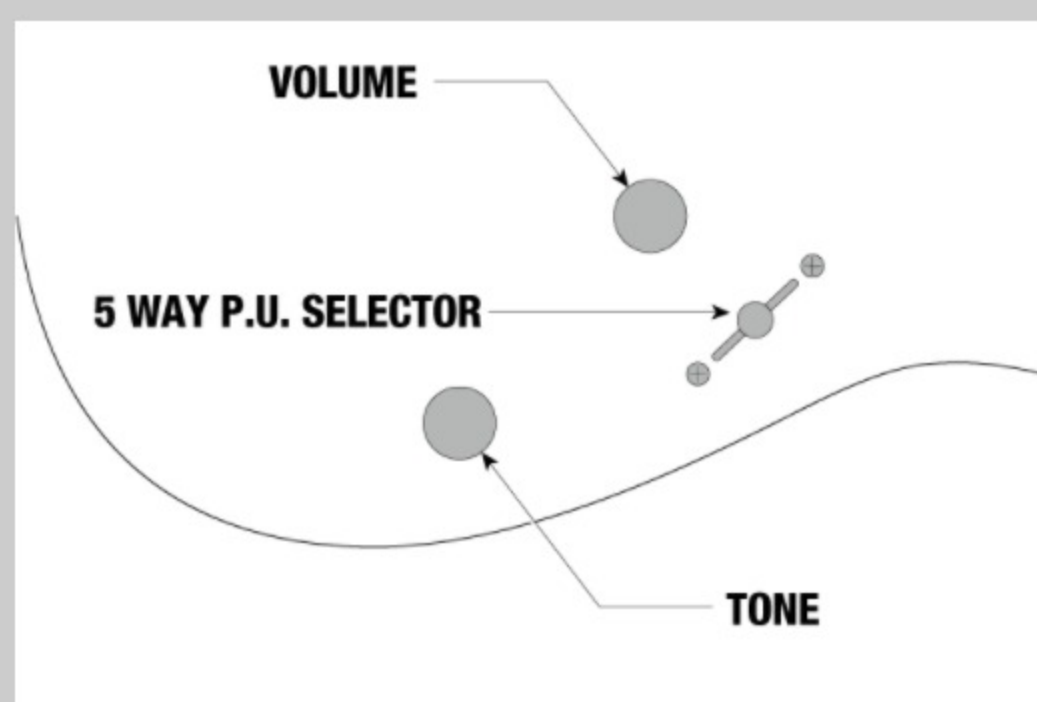

GRX70QAL

COLOR VARIATION :

TBB : Transparent Blue Burst

SHARE :

SPEC

SPECS

neck type	GRX / Maple neck
top/back/body	Quilted Maple Art Grain top / Poplar body
fretboard	Jatoba fretboard / White dot inlay
fret	Medium frets
number of frets	22
bridge	T106 bridge
string space	10.5mm
neck pickup	Infinity R (H) neck pickup (Passive/Ceramic)
middle pickup	Infinity RS (S) middle pickup (Passive/Ceramic)
bridge pickup	Infinity R (H) bridge pickup (Passive/Ceramic)
factory tuning	1E,2B,3G,4D,5A,6E
string gauge	.009/.011/.016/.024/.032/.042
hardware color	Chrome

NECK DIMENSIONS

Scale :	648mm/25.5"
a : Width	42mm at NUT
b : Width	57mm at 22F
c : Thickness	19.5mm at 1F
d : Thickness	21.5mm at 12F
Radius :	305mmR

DESCRIPTION +

SWITCHING SYSTEM

DESCRIPTION

CONTROLS

DESCRIPTION