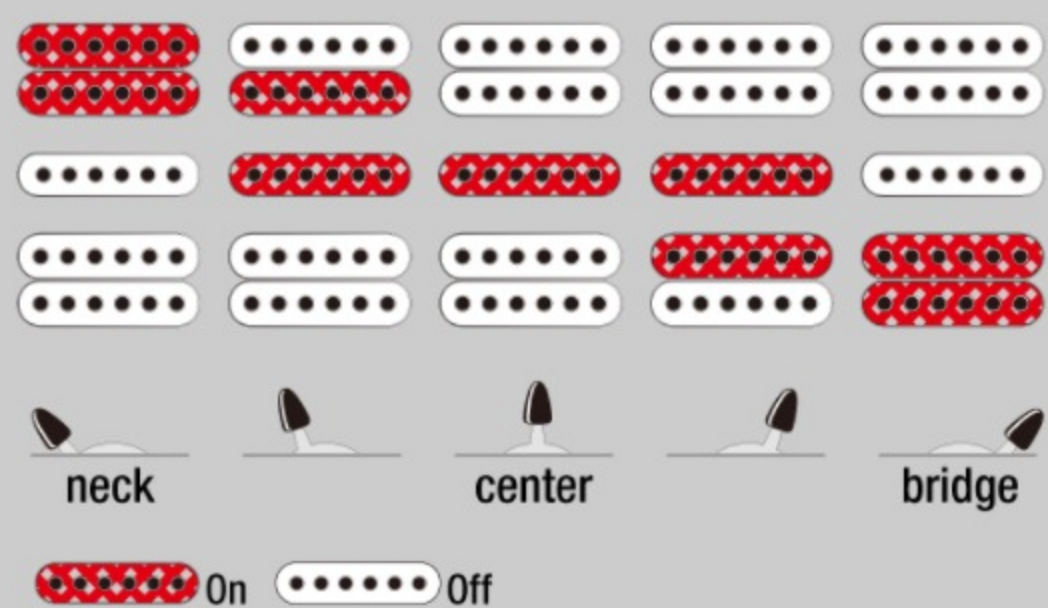

GRX70QAL

COLOR VARIATION :

TBB : Transparent Blue Burst

SHARE :

SPEC

SPECS

neck type	GRX / Maple neck
top/back/body	Quilted Maple Art Grain top / Poplar body
fretboard	Jatoba fretboard / White dot inlay
fret	Medium frets
number of frets	22
bridge	T106 bridge
string space	10.5mm
neck pickup	Infinity R (H) neck pickup (Passive/Ceramic)
middle pickup	Infinity RS (S) middle pickup (Passive/Ceramic)
bridge pickup	Infinity R (H) bridge pickup (Passive/Ceramic)
factory tuning	1E,2B,3G,4D,5A,6E
string gauge	.009/.011/.016/.024/.032/.042
hardware color	Chrome

NECK DIMENSIONS

Scale :	648mm/25.5"
a : Width	42mm at NUT
b : Width	57mm at 22F
c : Thickness	19.5mm at 1F
d : Thickness	21.5mm at 12F
Radius :	305mmR

DESCRIPTION +

SWITCHING SYSTEM

DESCRIPTION

CONTROLS

DESCRIPTION