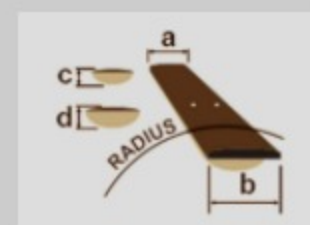

GRX70QAL

COLOR VARIATION :

TBB : Transparent Blue Burst

SHARE :

SPEC

SPECS

neck type	GRX / Maple neck
top/back/body	Quilted Maple Art Grain top / Poplar body
fretboard	Jatoba fretboard / White dot inlay
fret	Medium frets
number of frets	22
bridge	T106 bridge
string space	10.5mm
neck pickup	Infinity R (H) neck pickup (Passive/Ceramic)
middle pickup	Infinity RS (S) middle pickup (Passive/Ceramic)
bridge pickup	Infinity R (H) bridge pickup (Passive/Ceramic)
factory tuning	1E,2B,3G,4D,5A,6E
string gauge	.009/.011/.016/.024/.032/.042
hardware color	Chrome

NECK DIMENSIONS

Scale :	648mm/25.5"
a : Width	42mm at NUT
b : Width	57mm at 22F
c : Thickness	19.5mm at 1F
d : Thickness	21.5mm at 12F
Radius :	305mmR

DESCRIPTION +

SWITCHING SYSTEM

DESCRIPTION

CONTROLS

DESCRIPTION