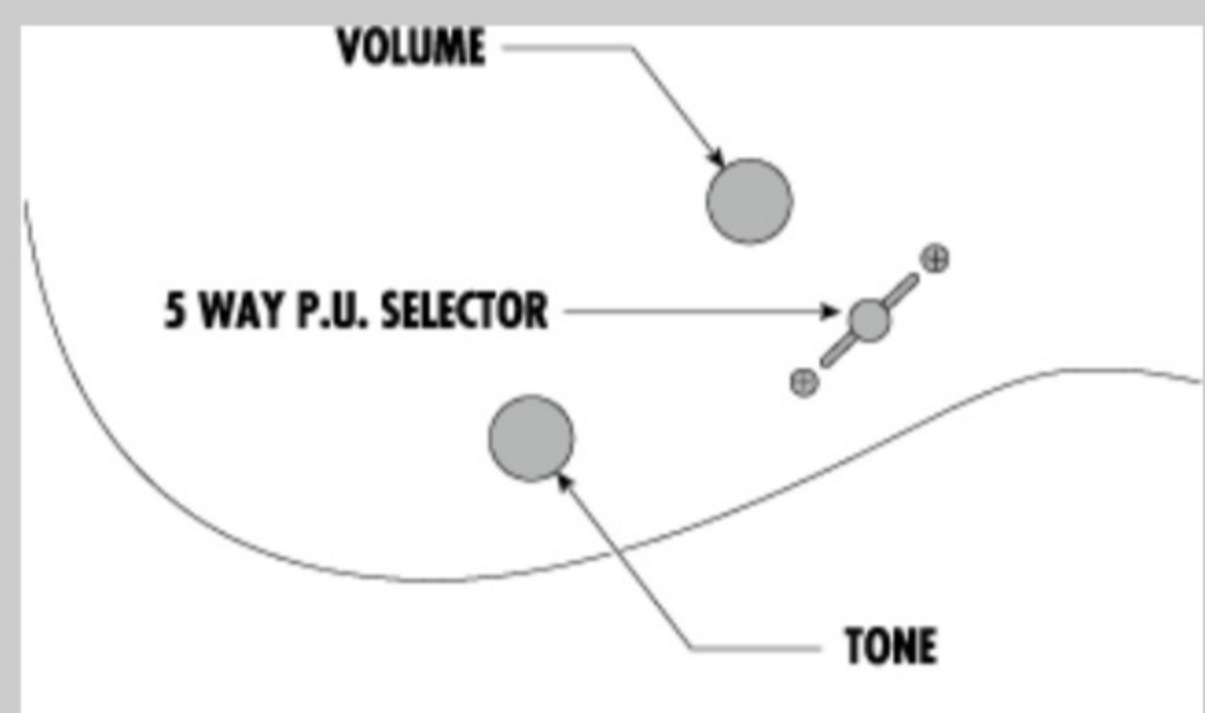

GSA60 02

BKN : Black Night

COLOR VARIATION :

SHARE : [f](#) [t](#)

SPEC

SPEC

neck type	GRX/GSA / Maple neck
top/back/body	Okoume body
fretboard	Treated New Zealand Pine fretboard / White dot inlay
fret	Jumbo frets
number of frets	22
bridge	Ibanez T102 tremolo bridge
string space	10.5mm
neck pickup	Infinity RS (S) neck pickup (Passive/Ceramic)
middle pickup	Infinity RS (S) middle pickup (Passive/Ceramic)
bridge pickup	Infinity R (H) bridge pickup (Passive/Ceramic)
factory tuning	1E,2B,3G,4D,5A,6E
strings	-
string gauge	.009/.011/.016/.024/.032/.042
nut	Plastic
hardware color	Chrome

NECK DIMENSIONS

Scale :	648mm/25.5"
a : Width	42mm at NUT
b : Width	57mm at 22F
c : Thickness	19.5mm at 1F
d : Thickness	21.5mm at 12F
Radius :	305mmR

SWITCHING SYSTEM

CONTROLS

OTHERS

Recommended Case W200C