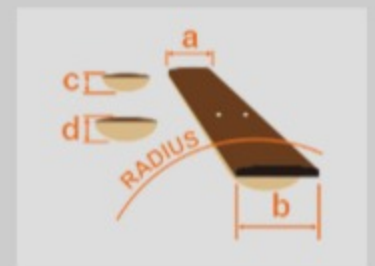

GSA60 02

BKN : Black Night

COLOR VARIATION :

SHARE : [f](#) [t](#)

SPEC

SPEC

neck type	GRX/GSA / Maple neck
top/back/body	Okoume body
fretboard	Treated New Zealand Pine fretboard / White dot inlay
fret	Jumbo frets
number of frets	22
bridge	Ibanez T102 tremolo bridge
string space	10.5mm
neck pickup	Infinity RS (S) neck pickup (Passive/Ceramic)
middle pickup	Infinity RS (S) middle pickup (Passive/Ceramic)
bridge pickup	Infinity R (H) bridge pickup (Passive/Ceramic)
factory tuning	1E,2B,3G,4D,5A,6E
strings	-
string gauge	.009/.011/.016/.024/.032/.042
nut	Plastic
hardware color	Chrome

NECK DIMENSIONS

Scale :	648mm/25.5"
a : Width	42mm at NUT
b : Width	57mm at 22F
c : Thickness	19.5mm at 1F
d : Thickness	21.5mm at 12F
Radius :	305mmR

SWITCHING SYSTEM

CONTROLS

OTHERS

Recommended Case W200C