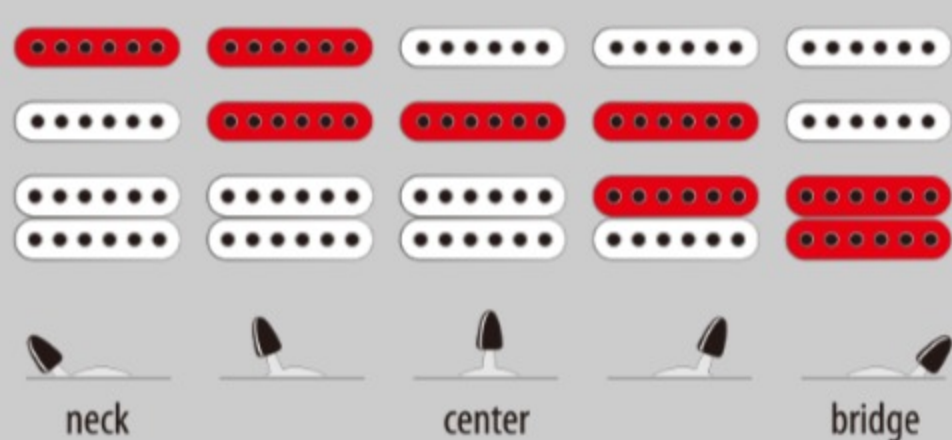

GSA60 02

BKN : Black Night

COLOR VARIATION :

SHARE : [f](#) [t](#)

SPEC

SPEC

neck type	GRX/GSA / Maple neck
top/back/body	Okoume body
fretboard	Treated New Zealand Pine fretboard / White dot inlay
fret	Jumbo frets
number of frets	22
bridge	Ibanez T102 tremolo bridge
string space	10.5mm
neck pickup	Infinity RS (S) neck pickup (Passive/Ceramic)
middle pickup	Infinity RS (S) middle pickup (Passive/Ceramic)
bridge pickup	Infinity R (H) bridge pickup (Passive/Ceramic)
factory tuning	1E,2B,3G,4D,5A,6E
strings	-
string gauge	.009/.011/.016/.024/.032/.042
nut	Plastic
hardware color	Chrome

NECK DIMENSIONS

Scale :	648mm/25.5"
a : Width	42mm at NUT
b : Width	57mm at 22F
c : Thickness	19.5mm at 1F
d : Thickness	21.5mm at 12F
Radius :	305mmR

SWITCHING SYSTEM

CONTROLS

OTHERS

Recommended Case W200C