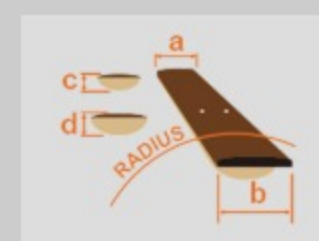

NECK DIMENSIONS

Scale :	648mm/25.5"
a : Width	42mm at NUT
b : Width	57mm at 22F
c : Thickness	19.5mm at 1F
d : Thickness	21.5mm at 12F
Radius :	305mmR