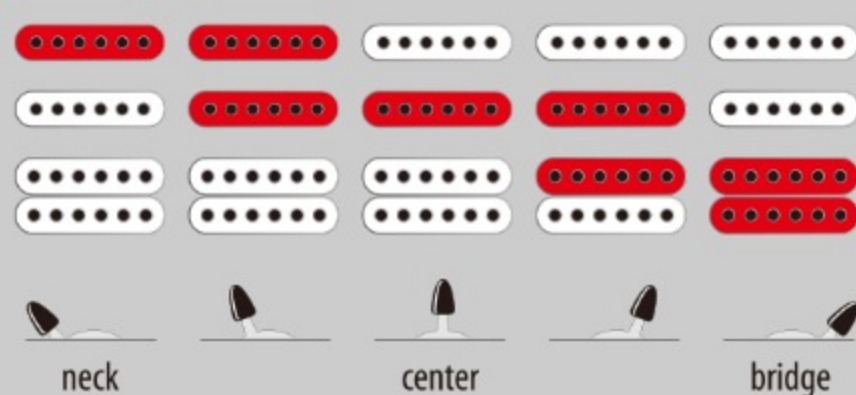

### SPEC

|                 |   |
|-----------------|---|
| neck type       | GSA / Maple neck                                |
| top/back/body   | Okoume body                                     |
| fretboard       | Bound Purpleheart fretboard / White dot inlay   |
| fret            | Jumbo frets                                     |
| number of frets | 22  |
| bridge          | T102 tremolo bridge                             |
| string space    | 10.5mm  |
| neck pickup     | Infinity RS (S) neck pickup (Passive/Ceramic)   |
| middle pickup   | Infinity RS (S) middle pickup (Passive/Ceramic) |
| bridge pickup   | Infinity R (H) bridge pickup (Passive/Ceramic)  |
| factory tuning  | 1E,2B,3G,4D,5A,6E                               |
| string gauge    | .009/.011/.016/.024/.032/.042                   |
| hardware color  | Chrome  |

### SWITCHING SYSTEM