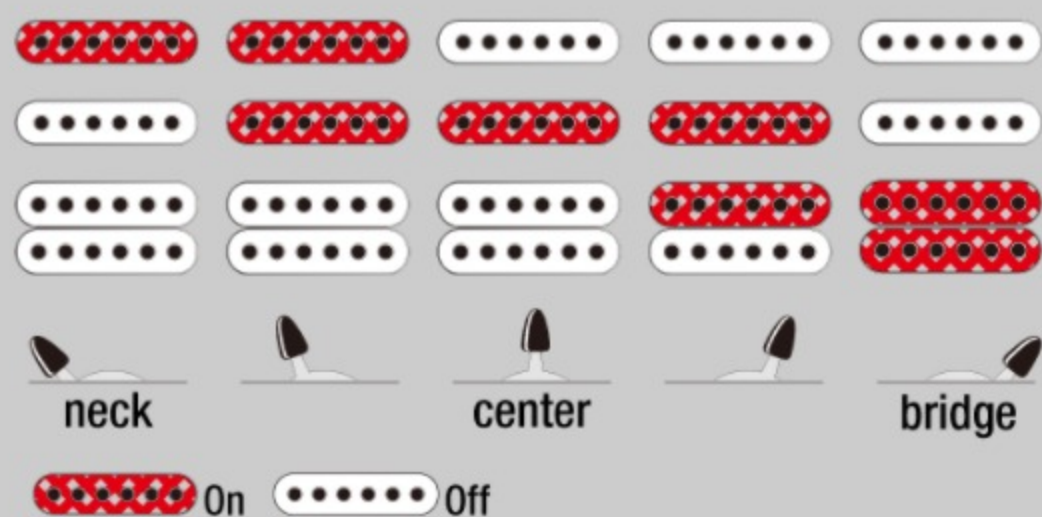

### SPECS

neck type	GSA / Maple neck
top/back/body	Okoume body
fretboard	Bound Purpleheart fretboard / White dot inlay
fret	Medium frets
number of frets	22
bridge	T102 bridge
string space	10.5mm
neck pickup	Infinity RS (S) neck pickup (Passive/Ceramic)
middle pickup	Infinity RS (S) middle pickup (Passive/Ceramic)
bridge pickup	Infinity R (H) bridge pickup (Passive/Ceramic)
factory tuning	1E,2B,3G,4D,5A,6E
string gauge	.009/.011/.016/.024/.032/.042
hardware color	Chrome

### SWITCHING SYSTEM

DESCRIPTION +