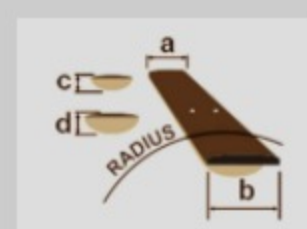

### SPECS

neck type	GSA / Maple neck
top/back/body	Okoume body
fretboard	Bound Purpleheart fretboard / White dot inlay
fret	Medium frets
number of frets	22
bridge	T102 bridge
string space	10.5mm
neck pickup	Infinity RS (S) neck pickup (Passive/Ceramic)
middle pickup	Infinity RS (S) middle pickup (Passive/Ceramic)
bridge pickup	Infinity R (H) bridge pickup (Passive/Ceramic)
factory tuning	1E,2B,3G,4D,5A,6E
string gauge	.009/.011/.016/.024/.032/.042
hardware color	Chrome

### NECK DIMENSIONS

Scale :	648mm/25.5"
a : Width	42mm at NUT
b : Width	57mm at 22F
c : Thickness	19.5mm at 1F
d : Thickness	21.5mm at 12F
Radius :	305mmR

DESCRIPTION +