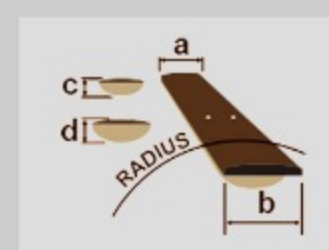

GSA60QA

COLOR VARIATION :  

TBB : Transparent Blue Burst

SHARE :  

SPEC

SPECS

neck type	GSA / Maple neck
top/back/body	Quilted Maple Art Grain top / Poplar body
fretboard	Bound Purpleheart fretboard / White dot inlay
fret	Medium frets
number of frets	22
bridge	T102 bridge
string space	10.5mm
neck pickup	Infinity RS (S) neck pickup (Passive/Ceramic)
middle pickup	Infinity RS (S) middle pickup (Passive/Ceramic)
bridge pickup	Infinity R (H) bridge pickup (Passive/Ceramic)
factory tuning	1E,2B,3G,4D,5A,6E
string gauge	.009/.011/.016/.024/.032/.042
hardware color	Chrome

NECK DIMENSIONS

Scale :	648mm/25.5"
a : Width	42mm at NUT
b : Width	57mm at 22F
c : Thickness	19.5mm at 1F
d : Thickness	21.5mm at 12F
Radius :	305mmR

DESCRIPTION +

SWITCHING SYSTEM

DESCRIPTION

+

CONTROLS

DESCRIPTION