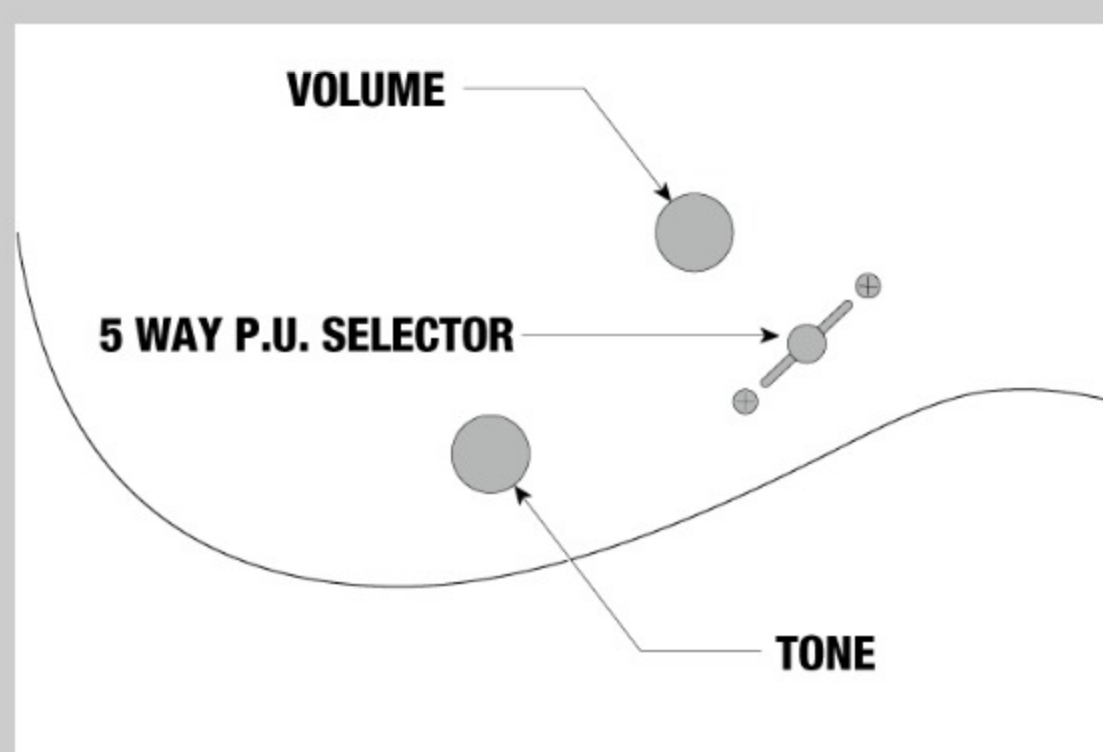

GSA60QA

COLOR VARIATION :  

TBB : Transparent Blue Burst

SHARE :  

SPEC

SPECS

neck type	GSA / Maple neck
top/back/body	Quilted Maple Art Grain top / Poplar body
fretboard	Bound Purpleheart fretboard / White dot inlay
fret	Medium frets
number of frets	22
bridge	T102 bridge
string space	10.5mm
neck pickup	Infinity RS (S) neck pickup (Passive/Ceramic)
middle pickup	Infinity RS (S) middle pickup (Passive/Ceramic)
bridge pickup	Infinity R (H) bridge pickup (Passive/Ceramic)
factory tuning	1E,2B,3G,4D,5A,6E
string gauge	.009/.011/.016/.024/.032/.042
hardware color	Chrome

NECK DIMENSIONS

Scale :	648mm/25.5"
a : Width	42mm at NUT
b : Width	57mm at 22F
c : Thickness	19.5mm at 1F
d : Thickness	21.5mm at 12F
Radius :	305mmR

DESCRIPTION +

SWITCHING SYSTEM

DESCRIPTION

+

CONTROLS

DESCRIPTION