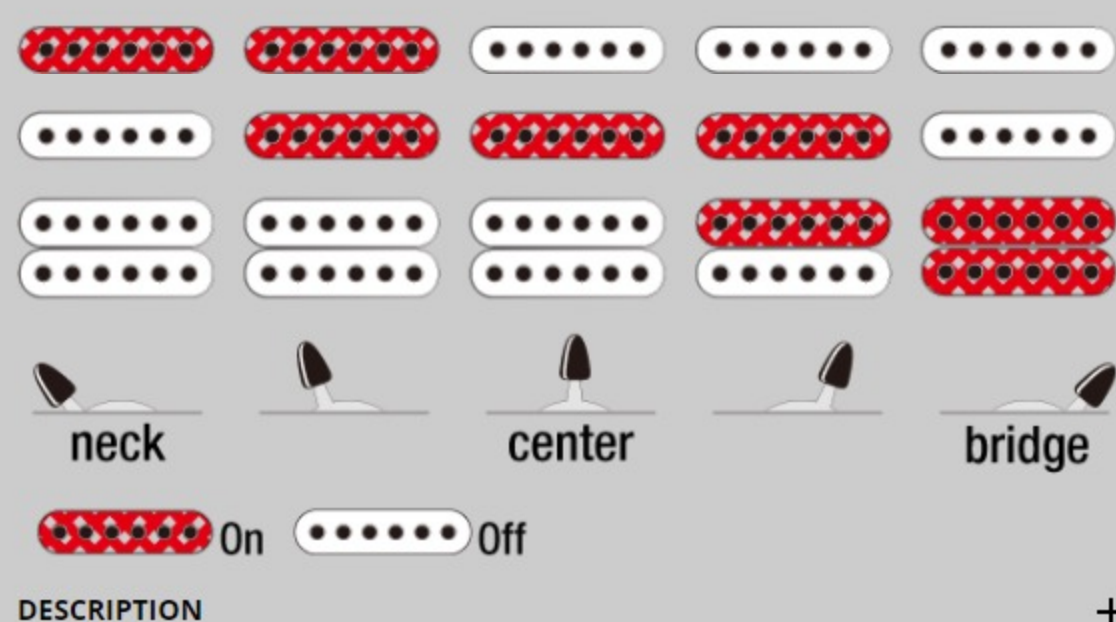

GSA60QA

COLOR VARIATION :  

TBB : Transparent Blue Burst

SHARE :  

SPEC

SPECS

neck type	GSA / Maple neck
top/back/body	Quilted Maple Art Grain top / Poplar body
fretboard	Bound Purpleheart fretboard / White dot inlay
fret	Medium frets
number of frets	22
bridge	T102 bridge
string space	10.5mm
neck pickup	Infinity RS (S) neck pickup (Passive/Ceramic)
middle pickup	Infinity RS (S) middle pickup (Passive/Ceramic)
bridge pickup	Infinity R (H) bridge pickup (Passive/Ceramic)
factory tuning	1E,2B,3G,4D,5A,6E
string gauge	.009/.011/.016/.024/.032/.042
hardware color	Chrome

NECK DIMENSIONS

Scale :	648mm/25.5"
a : Width	42mm at NUT
b : Width	57mm at 22F
c : Thickness	19.5mm at 1F
d : Thickness	21.5mm at 12F
Radius :	305mmR

DESCRIPTION +

SWITCHING SYSTEM

DESCRIPTION

+

CONTROLS

DESCRIPTION