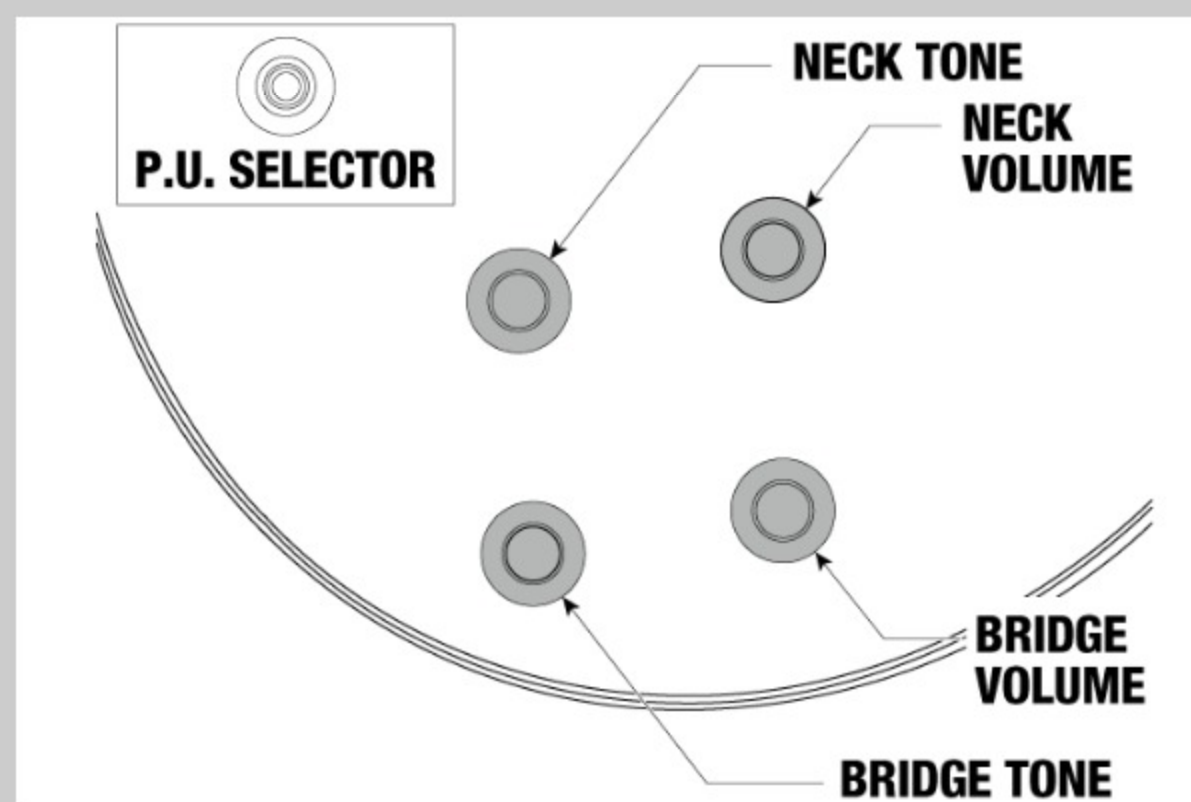

### NECK DIMENSIONS

Scale :	628mm/24.75"
a : Width	43mm at NUT
b : Width	57mm at 22F
c : Thickness	20mm at 1F
d : Thickness	22mm at 12F
Radius :	305mmR

DESCRIPTION +

### SWITCHING SYSTEM

DESCRIPTION

+

### CONTROLS

DESCRIPTION

+