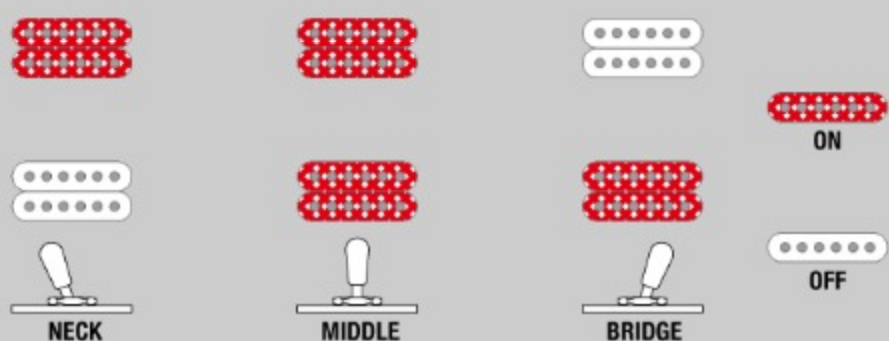

### SPECS

neck type	IC / 3pc Okoume / Set-in neck
top/back/body	Okoume body
fretboard	Bound Jatoba fretboard / Acrylic & Abalone block inlay
fret	Medium frets
number of frets	22
bridge	Gibraltar Performer bridge
string space	10.5mm
neck pickup	Super 80 (H) neck pickup (Passive/Ceramic)
bridge pickup	Super 80 (H) bridge pickup (Passive/Ceramic)
factory tuning	1E,2B,3G,4D,5A,6E
strings	D'Addario® EXL110
string gauge	.010/.013/.017/.026/.036/.046
hardware color	Gold

### SWITCHING SYSTEM

DESCRIPTION

+