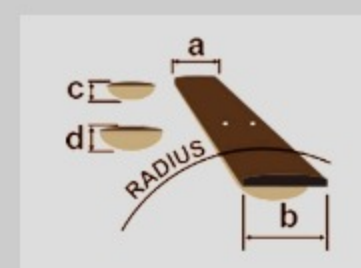

### SPECS

neck type	IC / 3pc Okoume / Set-in neck
top/back/body	Okoume body
fretboard	Bound Jatoba fretboard / Acrylic & Abalone block inlay
fret	Medium frets
number of frets	22
bridge	Gibraltar Performer bridge
string space	10.5mm
neck pickup	Super 80 (H) neck pickup (Passive/Ceramic)
bridge pickup	Super 80 (H) bridge pickup (Passive/Ceramic)
factory tuning	1E,2B,3G,4D,5A,6E
strings	D'Addario® EXL110
string gauge	.010/.013/.017/.026/.036/.046
hardware color	Gold

### NECK DIMENSIONS

Scale :	628mm/24.75"
a : Width	43mm at NUT
b : Width	57mm at 22F
c : Thickness	20mm at 1F
d : Thickness	22mm at 12F
Radius :	305mmR

DESCRIPTION +