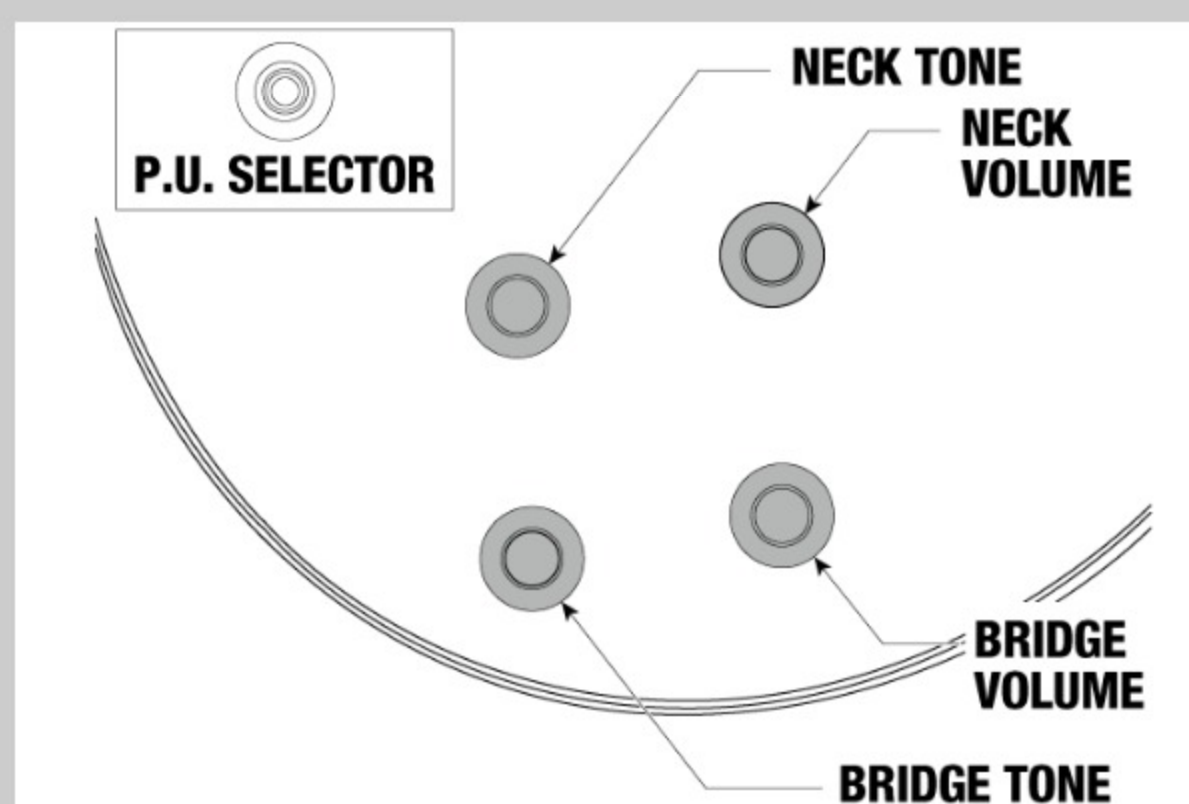

IC420FM

COLOR VARIATION :

VLS : Violin Sunburst

SPEC

SPECS

neck type	IC / 3pc Okoume / Set-in neck
top/back/body	Flamed Maple top / Okoume body
fretboard	Bound Jatoba fretboard / Acrylic & Abalone block inlay
fret	Medium frets
number of frets	22
bridge	Gibraltar Performer bridge
string space	10,5mm
neck pickup	Super 80 (H) neck pickup (Passive/Ceramic)
bridge pickup	Super 80 (H) bridge pickup (Passive/Ceramic)
factory tuning	1E,2B,3G,4D,5A,6E
strings	D'Addario® EXL110
string gauge	.010/.013/.017/.026/.036/.046
hardware color	Gold

NECK DIMENSIONS

Scale :	628mm/24.75"
a : Width	43mm at NUT
b : Width	57mm at 22F
c : Thickness	20mm at 1F
d : Thickness	22mm at 12F
Radius :	305mmR

DESCRIPTION +

SWITCHING SYSTEM

DESCRIPTION

+

CONTROLS

DESCRIPTION