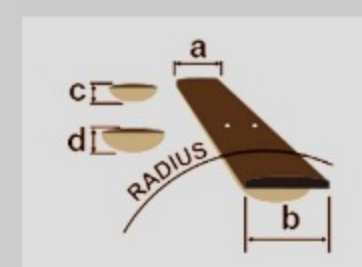

IC420FM

COLOR VARIATION :

VLS : Violin Sunburst

SPEC

SPECS

neck type	IC / 3pc Okoume / Set-in neck
top/back/body	Flamed Maple top / Okoume body
fretboard	Bound Jatoba fretboard / Acrylic & Abalone block inlay
fret	Medium frets
number of frets	22
bridge	Gibraltar Performer bridge
string space	10,5mm
neck pickup	Super 80 (H) neck pickup (Passive/Ceramic)
bridge pickup	Super 80 (H) bridge pickup (Passive/Ceramic)
factory tuning	1E,2B,3G,4D,5A,6E
strings	D'Addario® EXL110
string gauge	.010/.013/.017/.026/.036/.046
hardware color	Gold

NECK DIMENSIONS

Scale :	628mm/24.75"
a : Width	43mm at NUT
b : Width	57mm at 22F
c : Thickness	20mm at 1F
d : Thickness	22mm at 12F
Radius :	305mmR

DESCRIPTION +

SWITCHING SYSTEM

DESCRIPTION

+

CONTROLS

DESCRIPTION