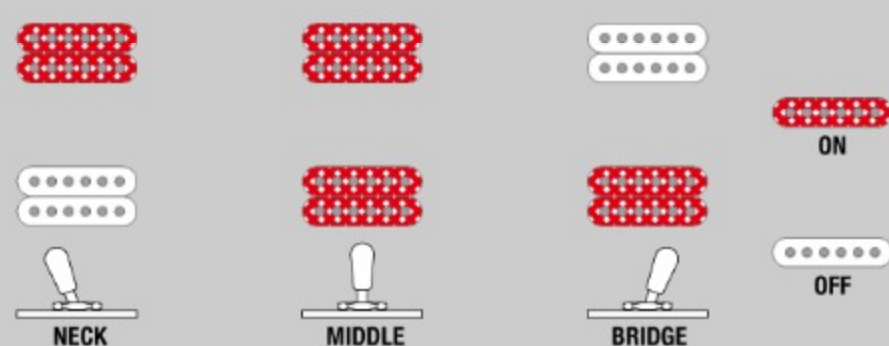

IC420FM

COLOR VARIATION :

VLS : Violin Sunburst

SPEC

SPECS

neck type	IC / 3pc Okoume / Set-in neck
top/back/body	Flamed Maple top / Okoume body
fretboard	Bound Jatoba fretboard / Acrylic & Abalone block inlay
fret	Medium frets
number of frets	22
bridge	Gibraltar Performer bridge
string space	10,5mm
neck pickup	Super 80 (H) neck pickup (Passive/Ceramic)
bridge pickup	Super 80 (H) bridge pickup (Passive/Ceramic)
factory tuning	1E,2B,3G,4D,5A,6E
strings	D'Addario® EXL110
string gauge	.010/.013/.017/.026/.036/.046
hardware color	Gold

NECK DIMENSIONS

Scale :	628mm/24.75"
a : Width	43mm at NUT
b : Width	57mm at 22F
c : Thickness	20mm at 1F
d : Thickness	22mm at 12F
Radius :	305mmR

DESCRIPTION +

SWITCHING SYSTEM

DESCRIPTION

+

CONTROLS

DESCRIPTION