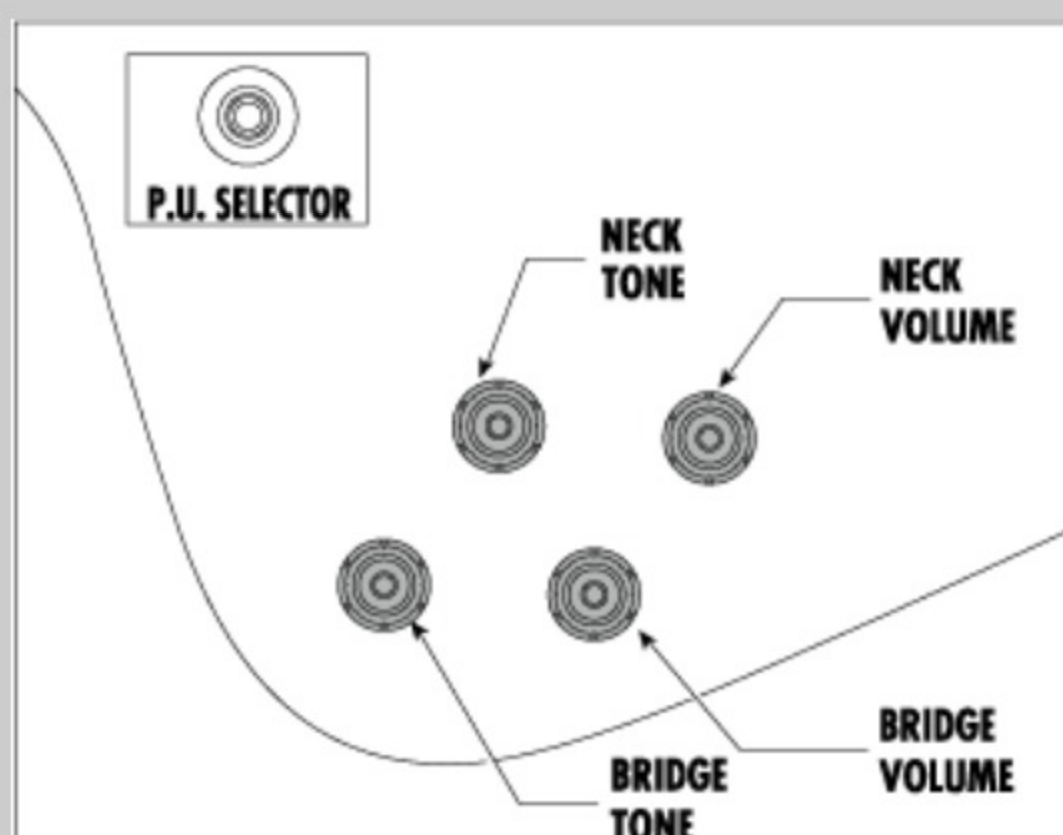

CONTROLS

OTHERS

Recommended Case IC200C