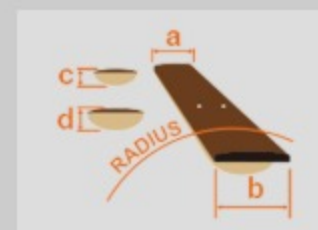

### SPEC

neck type	IC / Okoume / set-in neck
top/back/body	Okoume body
fretboard	Bound Jatoba / Acrylic block inlay
fret	Jumbo frets
bridge	Tight-Tune bridge
tailpiece	Tight-Tune tailpiece
neck pickup	DiMarzio® Air Norton™ (H) neck pickup (Passive/Alnico)
bridge pickup	DiMarzio® The Tone Zone® (H) bridge pickup (Passive/Alnico)
hardware color	Chrome

### NECK DIMENSIONS

Scale :	628mm/24.7"
a : Width	43mm at NUT
b : Width	57mm at 22F
c : Thickness	20mm at 1F
d : Thickness	22mm at 12F
Radius :	305mmR