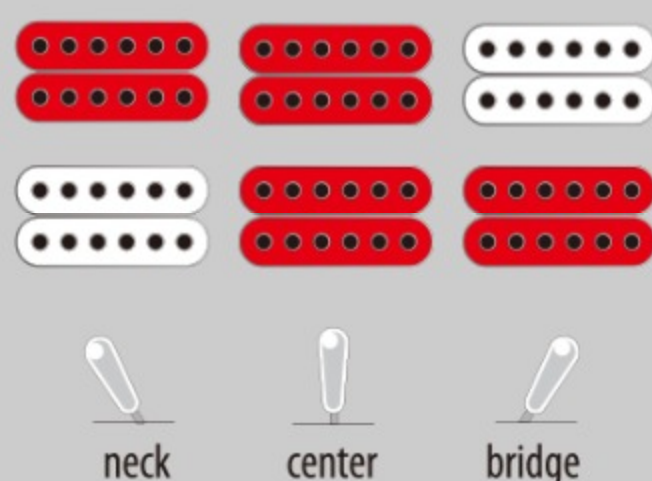

### SPEC

neck type	IC / Okoume / set-in neck
top/back/body	Okoume body
fretboard	Bound Jatoba / Acrylic block inlay
fret	Jumbo frets
bridge	Tight-Tune bridge
tailpiece	Tight-Tune tailpiece
neck pickup	DiMarzio® Air Norton™ (H) neck pickup (Passive/Alnico)
bridge pickup	DiMarzio® The Tone Zone® (H) bridge pickup (Passive/Alnico)
hardware color	Chrome

### NECK DIMENSIONS

Scale :	628mm/24.7"
a : Width	43mm at NUT
b : Width	57mm at 22F
c : Thickness	20mm at 1F
d : Thickness	22mm at 12F
Radius :	305mmR

### SWITCHING SYSTEM