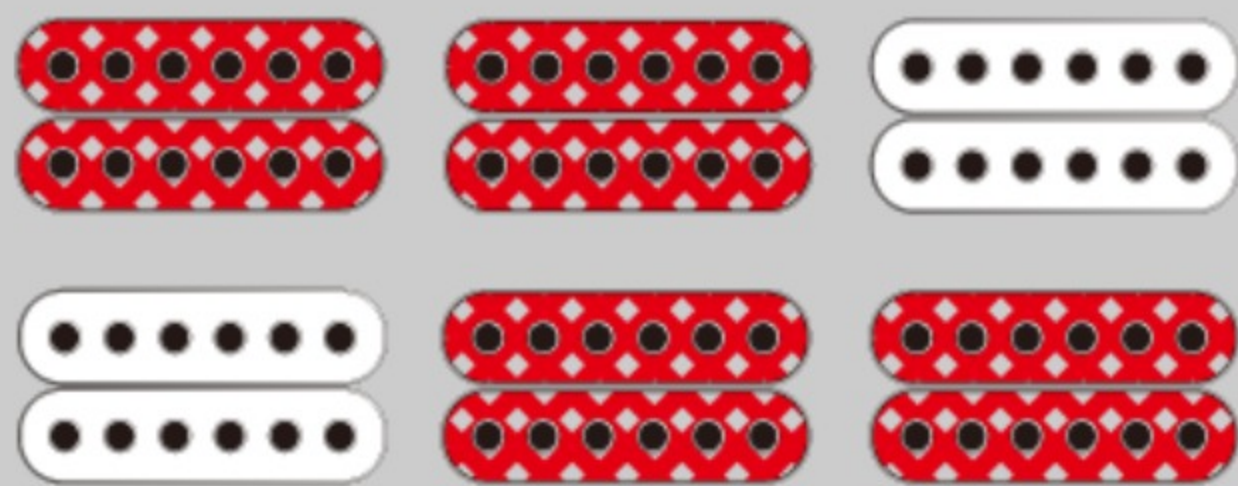

ICTB721

COLOR VARIATION :

BKF : Black Flat

SHARE :

SPEC

SPECS

neck type	Wizard II-7 / 5pc Maple/Walnut / Neck-through
top/back/body	Okoume body
fretboard	Ebony fretboard
fret	Jumbo frets
number of frets	24
bridge	Mono-rail bridge
string space	10.8mm
neck pickup	DiMarzio® D-Activator-7(H) neck pickup (Passive/Ceramic)
bridge pickup	DiMarzio® D-Activator-7(H) bridge pickup (Passive/Ceramic)
factory tuning	1D,2A,3F,4C,5G,6D,7A
strings	D'Addario® XL-140+ .064
string gauge	.010/.013/.017/.030/.042/.052/.064
hardware color	Black

NECK DIMENSIONS

Scale :	648mm/25.5"
a : Width	48mm at NUT
b : Width	68mm at 24F
c : Thickness	19mm at 1F
d : Thickness	21mm at 12F
Radius :	400mmR

DESCRIPTION

SWITCHING SYSTEM

DESCRIPTION

CONTROLS

DESCRIPTION

OTHER FEATURES

Gig bag included

Gotoh® MG-T locking machine heads

Luminescent side dot inlay