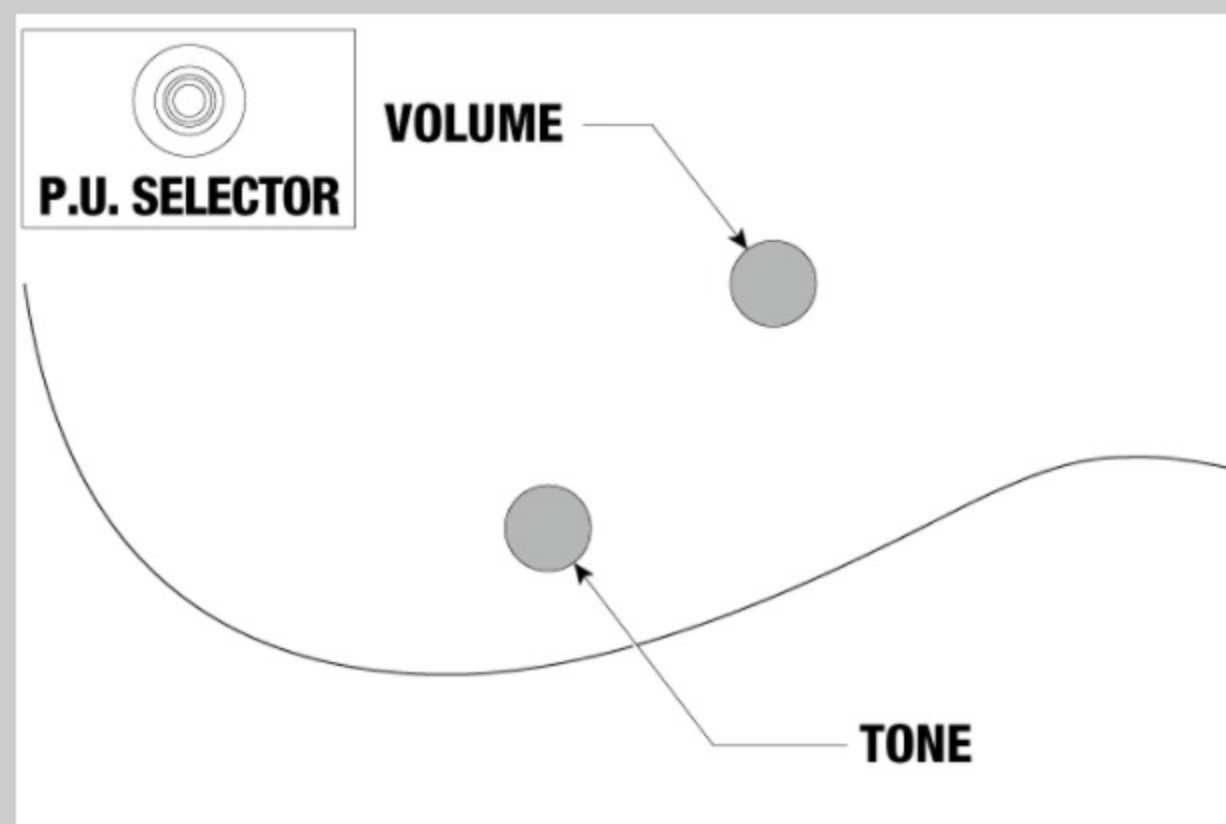

ICTB721

COLOR VARIATION :

BKF : Black Flat

SHARE :

SPEC

SPECS

neck type	Wizard II-7 / 5pc Maple/Walnut / Neck-through
top/back/body	Okoume body
fretboard	Ebony fretboard
fret	Jumbo frets
number of frets	24
bridge	Mono-rail bridge
string space	10.8mm
neck pickup	DiMarzio® D-Activator-7(H) neck pickup (Passive/Ceramic)
bridge pickup	DiMarzio® D-Activator-7(H) bridge pickup (Passive/Ceramic)
factory tuning	1D,2A,3F,4C,5G,6D,7A
strings	D'Addario® XL-140+ .064
string gauge	.010/.013/.017/.030/.042/.052/.064
hardware color	Black

NECK DIMENSIONS

Scale :	648mm/25.5"
a : Width	48mm at NUT
b : Width	68mm at 24F
c : Thickness	19mm at 1F
d : Thickness	21mm at 12F
Radius :	400mmR

DESCRIPTION

SWITCHING SYSTEM

DESCRIPTION

CONTROLS

DESCRIPTION

OTHER FEATURES

Gig bag included

Gotoh® MG-T locking machine heads

Luminescent side dot inlay