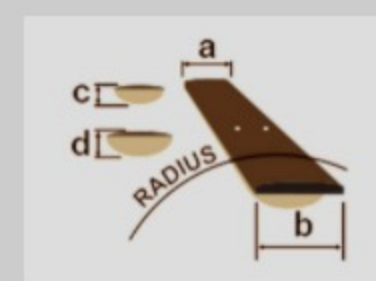

ICTB721

COLOR VARIATION :

BKF : Black Flat

SHARE :

SPEC

SPECS

neck type	Wizard II-7 / 5pc Maple/Walnut / Neck-through
top/back/body	Okoume body
fretboard	Ebony fretboard
fret	Jumbo frets
number of frets	24
bridge	Mono-rail bridge
string space	10.8mm
neck pickup	DiMarzio® D-Activator-7(H) neck pickup (Passive/Ceramic)
bridge pickup	DiMarzio® D-Activator-7(H) bridge pickup (Passive/Ceramic)
factory tuning	1D,2A,3F,4C,5G,6D,7A
strings	D'Addario® XL-140+ .064
string gauge	.010/.013/.017/.030/.042/.052/.064
hardware color	Black

NECK DIMENSIONS

Scale :	648mm/25.5"
a : Width	48mm at NUT
b : Width	68mm at 24F
c : Thickness	19mm at 1F
d : Thickness	21mm at 12F
Radius :	400mmR

DESCRIPTION

SWITCHING SYSTEM

DESCRIPTION

CONTROLS

DESCRIPTION

OTHER FEATURES

Gig bag included

Gotoh® MG-T locking machine heads

Luminescent side dot inlay