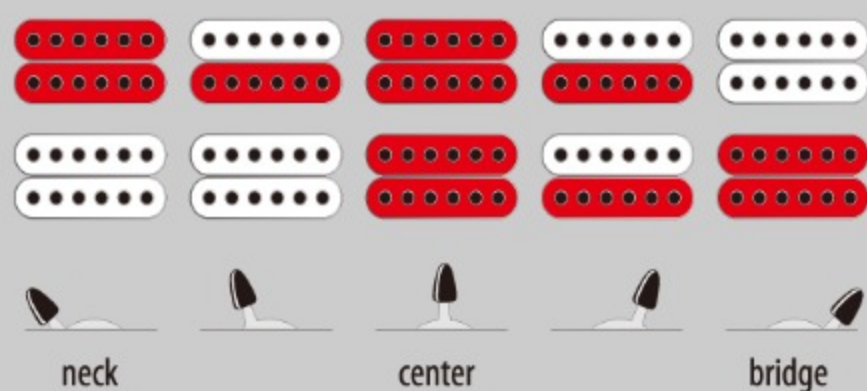

IJRG200

BK : Black

COLOR VARIATION :

SHARE :  

SPEC

SPEC

neck type	GRG / Maple neck
top/back/body	Poplar top
fretboard	Treated New Zealand Pine / White dot inlay
fret	Jumbo frets
number of frets	24
bridge	Ibanez T102 tremolo bridge
neck pickup	Infinity R (H) neck pickup (Passive/Ceramic)
bridge pickup	Infinity R (H) bridge pickup (Passive/Ceramic)
factory tuning	1E,2B,3G,4D,5A,6E
string gauge	.009/.011/.016/.024/.032/.042
nut	Plastic
hardware color	Chrome

NECK DIMENSIONS

Scale :	648mm/25.5"
a : Width	43mm at NUT
b : Width	58mm at 24F
c : Thickness	19.5mm at 1F
d : Thickness	21.5mm at 12F
Radius :	400mmR

SWITCHING SYSTEM

CONTROLS

OTHERS

- 10W amp
- Gig bag
- Electric tuner
- Headphones
- Guitar Strap
- Cable
- Picks
- Accessories Pouch