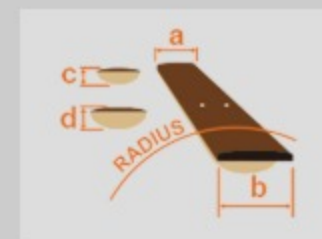

IJRG200

BK : Black

COLOR VARIATION :

SHARE :  

SPEC

SPEC

neck type	GRG / Maple neck
top/back/body	Poplar top
fretboard	Treated New Zealand Pine / White dot inlay
fret	Jumbo frets
number of frets	24
bridge	Ibanez T102 tremolo bridge
neck pickup	Infinity R (H) neck pickup (Passive/Ceramic)
bridge pickup	Infinity R (H) bridge pickup (Passive/Ceramic)
factory tuning	1E,2B,3G,4D,5A,6E
string gauge	.009/.011/.016/.024/.032/.042
nut	Plastic
hardware color	Chrome

NECK DIMENSIONS

Scale :	648mm/25.5"
a : Width	43mm at NUT
b : Width	58mm at 24F
c : Thickness	19.5mm at 1F
d : Thickness	21.5mm at 12F
Radius :	400mmR

SWITCHING SYSTEM

CONTROLS

OTHERS

- 10W amp
- Gig bag
- Electric tuner
- Headphones
- Guitar Strap
- Cable
- Picks
- Accessories Pouch