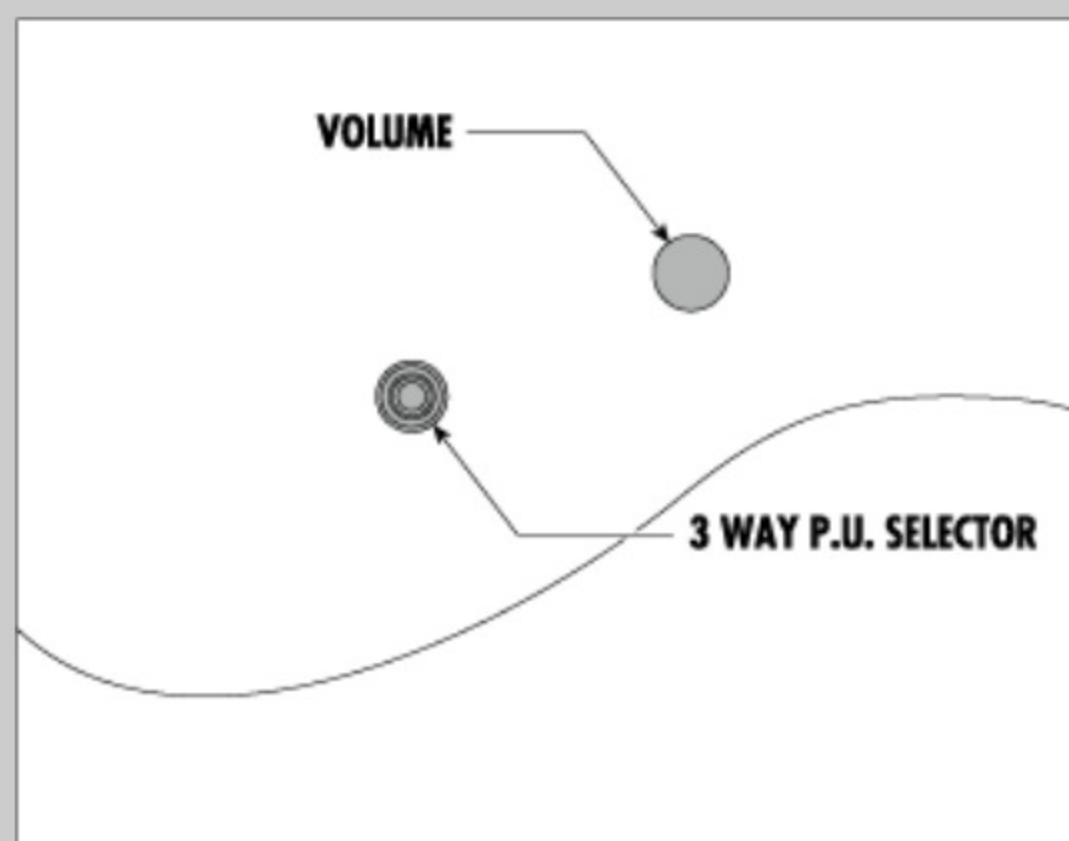

IJRG200

BK : Black

COLOR VARIATION :

SHARE :  

SPEC

SPEC

neck type	GRG / Maple neck
top/back/body	Poplar top
fretboard	Treated New Zealand Pine / White dot inlay
fret	Jumbo frets
number of frets	24
bridge	Ibanez T102 tremolo bridge
neck pickup	Infinity R (H) neck pickup (Passive/Ceramic)
bridge pickup	Infinity R (H) bridge pickup (Passive/Ceramic)
factory tuning	1E,2B,3G,4D,5A,6E
string gauge	.009/.011/.016/.024/.032/.042
nut	Plastic
hardware color	Chrome

NECK DIMENSIONS

Scale :	648mm/25.5"
a : Width	43mm at NUT
b : Width	58mm at 24F
c : Thickness	19.5mm at 1F
d : Thickness	21.5mm at 12F
Radius :	400mmR

SWITCHING SYSTEM

CONTROLS

OTHERS

- 10W amp
- Gig bag
- Electric tuner
- Headphones
- Guitar Strap
- Cable
- Picks
- Accessories Pouch