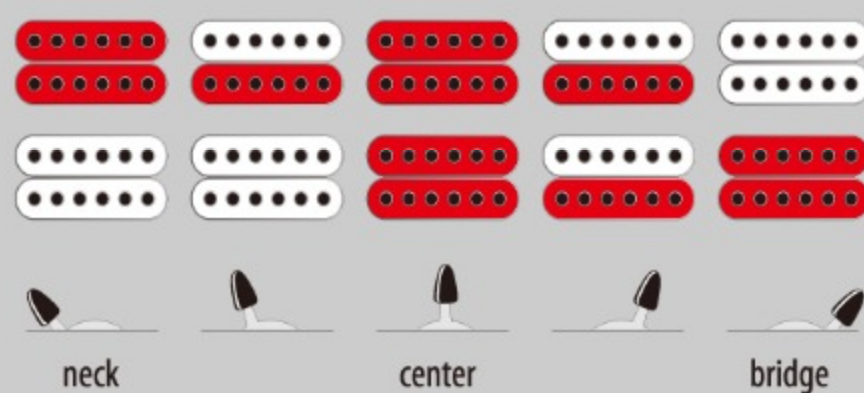

### SPEC

neck type	GRG / Maple neck
top/back/body	Poplar top
fretboard	Treated New Zealand Pine / White dot inlay
fret	Jumbo frets
number of frets	24
bridge	Ibanez T102 tremolo bridge
neck pickup	Infinity R (H) neck pickup (Passive/Ceramic)
bridge pickup	Infinity R (H) bridge pickup (Passive/Ceramic)
factory tuning	1E,2B,3G,4D,5A,6E
string gauge	.009/.011/.016/.024/.032/.042
nut	Plastic
hardware color	Chrome

### SWITCHING SYSTEM