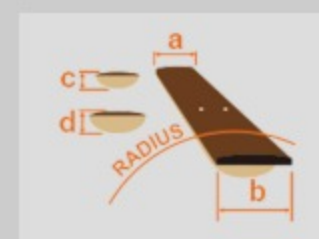

# IJRG220Z

BK : Black

COLOR VARIATION :

SHARE :  

### SPEC

neck type	GRG / Maple neck
top/back/body	Poplar top
fretboard	Treated New Zealand Pine / White dot inlay
fret	Jumbo frets
number of frets	24
bridge	Ibanez T102 tremolo bridge
neck pickup	Infinity R (H) neck pickup (Passive/Ceramic)
bridge pickup	Infinity R (H) bridge pickup (Passive/Ceramic)
factory tuning	1E,2B,3G,4D,5A,6E
string gauge	.009/.011/.016/.024/.032/.042
nut	Plastic
hardware color	Chrome

### NECK DIMENSIONS

Scale :	648mm/25.5"
a : Width	43mm at NUT
b : Width	58mm at 24F
c : Thickness	19.5mm at 1F
d : Thickness	21.5mm at 12F
Radius :	400mmR