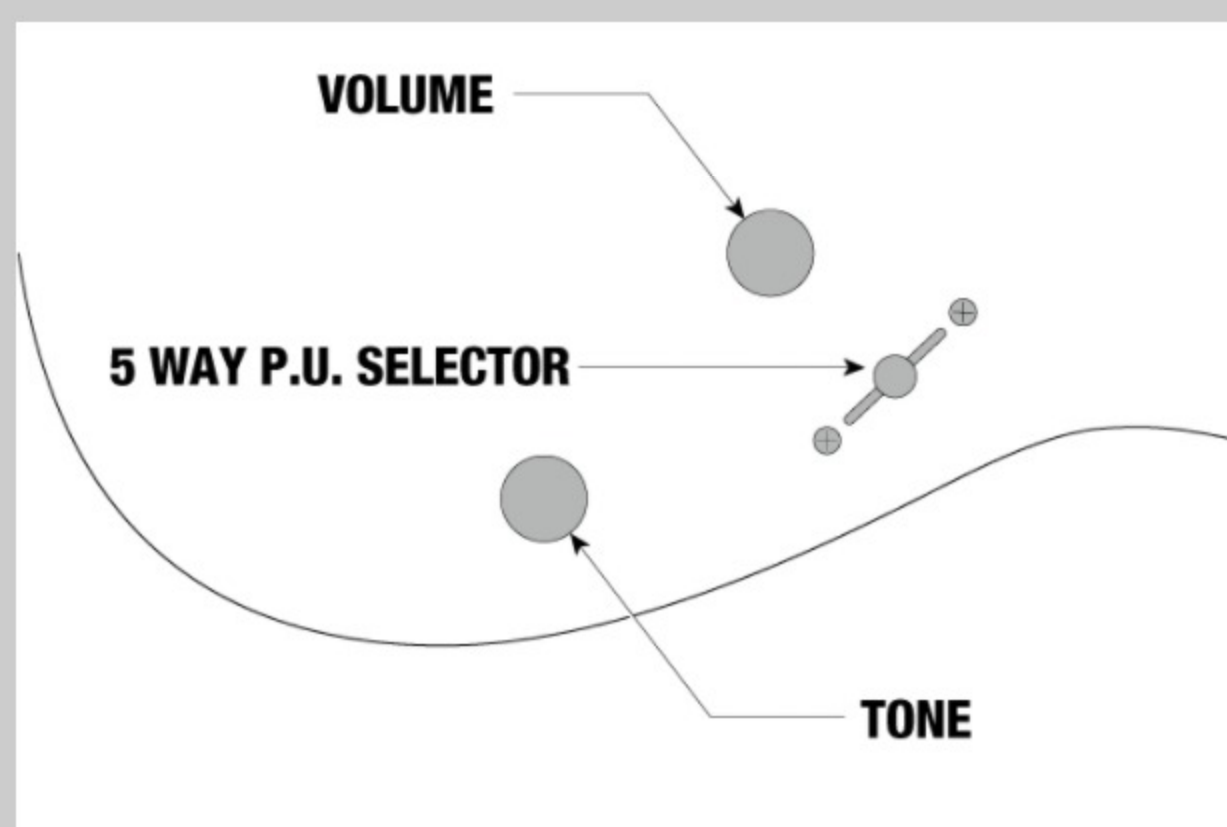

IJR20

COLOR VARIATION :

BKN : Black Night

SHARE :

SPEC

SPECS

| | |
|-----------------|--|
| neck type | GRG / Maple neck |
| top/back/body | Poplar body |
| fretboard | Jatoba fretboard / White dot inlay |
| fret | Medium frets |
| number of frets | 22 |
| bridge | Ibanez T106 tremolo bridge |
| neck pickup | Infinity R (H) neck pickup (Passive/Ceramic) |
| bridge pickup | Infinity R (H) bridge pickup (Passive/Ceramic) |
| factory tuning | 1E,2B,3G,4D,5A,6E |
| string gauge | .009/.011/.016/.024/.032/.042 |
| hardware color | Chrome |

DESCRIPTION +

SWITCHING SYSTEM

DESCRIPTION +

CONTROLS

DESCRIPTION +

OTHER FEATURES

- 10W amp
- Gig bag
- Electric tuner
- Guitar Strap
- Cable
- Picks
- Accessories Pouch