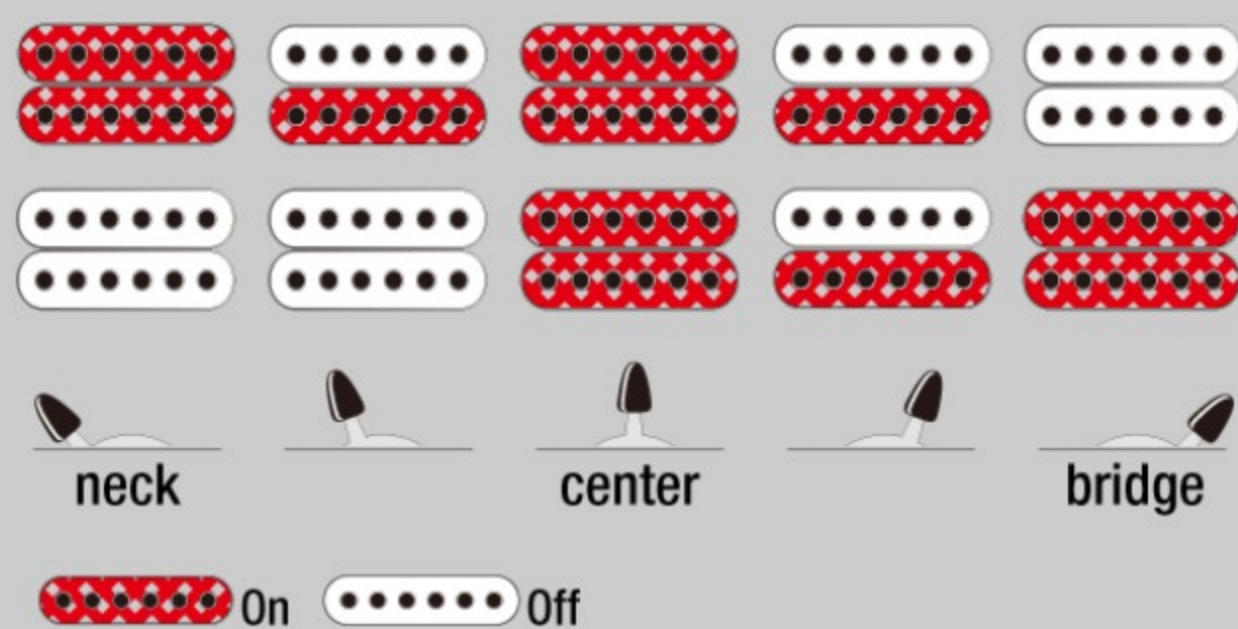

IJR20

COLOR VARIATION :

BKN : Black Night

SHARE :

SPEC

SPECS

| | |
|-----------------|--|
| neck type | GRG / Maple neck |
| top/back/body | Poplar body |
| fretboard | Jatoba fretboard / White dot inlay |
| fret | Medium frets |
| number of frets | 22 |
| bridge | Ibanez T106 tremolo bridge |
| neck pickup | Infinity R (H) neck pickup (Passive/Ceramic) |
| bridge pickup | Infinity R (H) bridge pickup (Passive/Ceramic) |
| factory tuning | 1E,2B,3G,4D,5A,6E |
| string gauge | .009/.011/.016/.024/.032/.042 |
| hardware color | Chrome |

DESCRIPTION +

SWITCHING SYSTEM

DESCRIPTION +

CONTROLS

DESCRIPTION +

OTHER FEATURES

- 10W amp
- Gig bag
- Electric tuner
- Guitar Strap
- Cable
- Picks
- Accessories Pouch