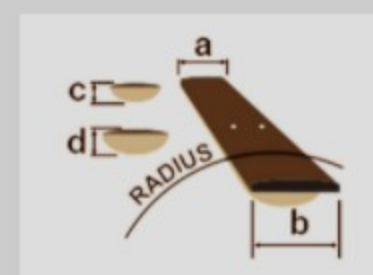

IJR20

COLOR VARIATION :

BKN : Black Night

SHARE :

SPEC

SPECS

| | |
|-----------------|--|
| neck type | GRG / Maple neck |
| top/back/body | Poplar body |
| fretboard | Jatoba fretboard / White dot inlay |
| fret | Medium frets |
| number of frets | 22 |
| bridge | Ibanez T106 tremolo bridge |
| neck pickup | Infinity R (H) neck pickup (Passive/Ceramic) |
| bridge pickup | Infinity R (H) bridge pickup (Passive/Ceramic) |
| factory tuning | 1E,2B,3G,4D,5A,6E |
| string gauge | .009/.011/.016/.024/.032/.042 |
| hardware color | Chrome |

NECK DIMENSIONS

| | |
|---------------|---------------|
| Scale : | 648mm/25.5" |
| a : Width | 42mm at NUT |
| b : Width | 57mm at 22F |
| c : Thickness | 19.5mm at 1F |
| d : Thickness | 21.5mm at 12F |
| Radius : | 305mmR |

DESCRIPTION +

SWITCHING SYSTEM

DESCRIPTION +

CONTROLS

DESCRIPTION +

OTHER FEATURES

- 10W amp
- Gig bag
- Electric tuner
- Guitar Strap
- Cable
- Picks
- Accessories Pouch