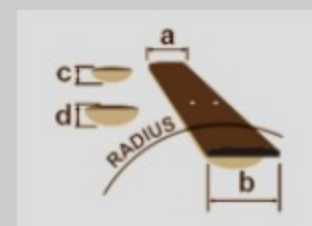

# IJR20

COLOR VARIATION :

BKN : Black Night

SHARE :

### SPECS

neck type	GRX / Maple neck
top/back/body	Poplar body
fretboard	Jatoba fretboard / White dot inlay
fret	Medium frets
number of frets	22
bridge	T106 bridge
string space	10.5mm
neck pickup	Infinity R (H) neck pickup (Passive/Ceramic)
bridge pickup	Infinity R (H) bridge pickup (Passive/Ceramic)
factory tuning	1E,2B,3G,4D,5A,6E
string gauge	.009/.011/.016/.024/.032/.042
hardware color	Chrome

### NECK DIMENSIONS

Scale :	648mm/25.5"
a : Width	42mm at NUT
b : Width	57mm at 22F
c : Thickness	19.5mm at 1F
d : Thickness	21.5mm at 12F
Radius :	305mmR

DESCRIPTION +