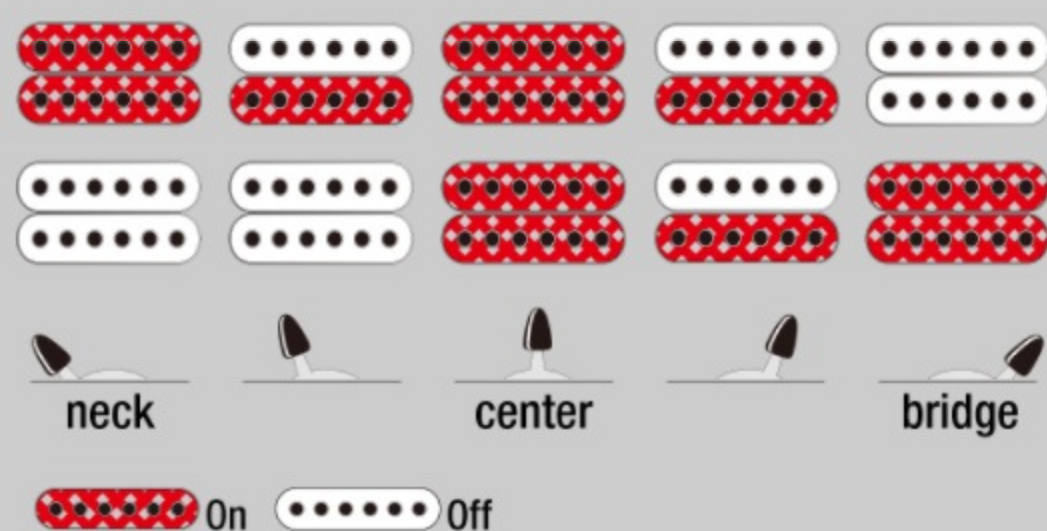

## SPEC

### SPECS

neck type	GRX / Maple neck
top/back/body	Poplar body
fretboard	Jatoba fretboard / White dot inlay
fret	Medium frets
number of frets	22
bridge	T106 bridge
string space	10.5mm
neck pickup	Infinity R (H) neck pickup (Passive/Ceramic)
bridge pickup	Infinity R (H) bridge pickup (Passive/Ceramic)
factory tuning	1E,2B,3G,4D,5A,6E
string gauge	.009/.011/.016/.024/.032/.042
hardware color	Chrome

### SWITCHING SYSTEM

DESCRIPTION