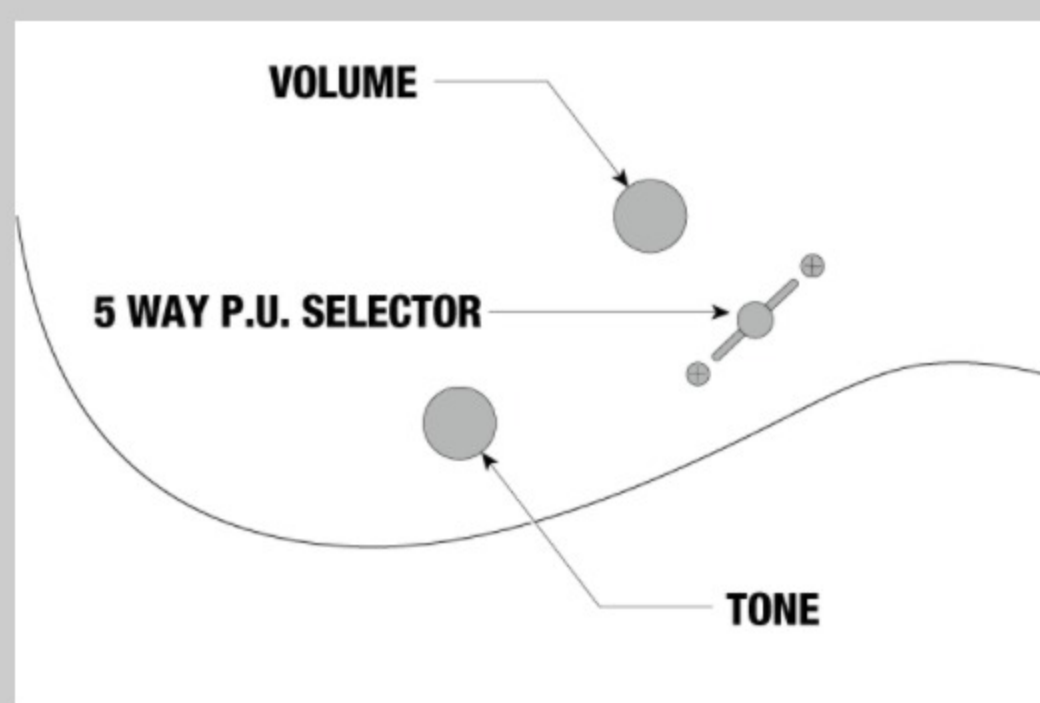

### NECK DIMENSIONS

Scale :	648mm/25.5"
a : Width	42mm at NUT
b : Width	57mm at 22F
c : Thickness	19.5mm at 1F
d : Thickness	21.5mm at 12F
Radius :	305mmR

DESCRIPTION +

### SWITCHING SYSTEM

DESCRIPTION

### CONTROLS

DESCRIPTION