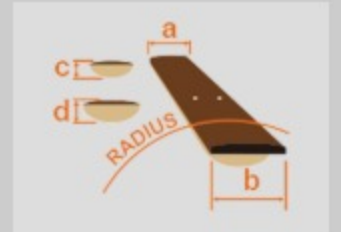

IJR20Z *j. custom*

BKN : Black Night

COLOR VARIATION :

SHARE :  

SPEC

SPEC

neck type	GRG / Maple neck
top/back/body	Poplar body
fretboard	Jatoba fretboard / White dot inlay
fret	Medium frets
number of frets	22
bridge	Ibanez T106 tremolo bridge
neck pickup	Infinity R (H) neck pickup (Passive/Ceramic)
bridge pickup	Infinity R (H) bridge pickup (Passive/Ceramic)
factory tuning	1E,2B,3G,4D,5A,6E
string gauge	.009/.011/.016/.024/.032/.042
nut	Plastic
hardware color	Chrome

NECK DIMENSIONS

Scale :	648mm/25.5"
a : Width	42mm at NUT
b : Width	57mm at 22F
c : Thickness	19.5mm at 1F
d : Thickness	21.5mm at 12F
Radius :	305mmR

SWITCHING SYSTEM

CONTROLS

OTHERS

- 10W amp
- Gig bag
- Electric tuner
- Guitar Strap
- Cable
- Picks
- Accessories Pouch