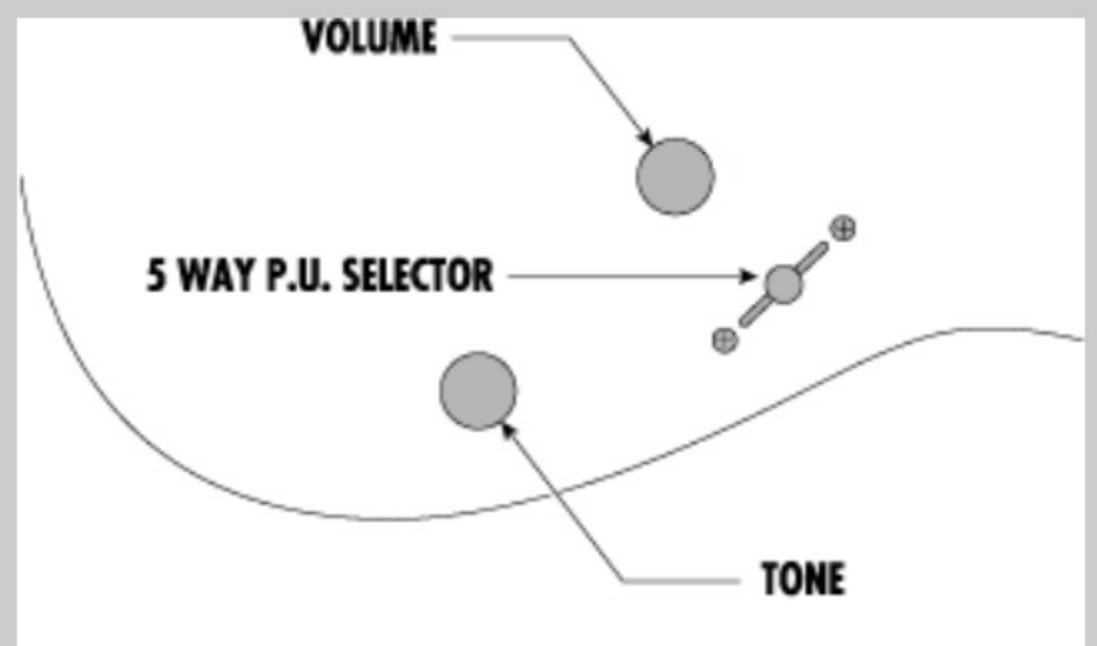

IJR20Z *j. custom*

BKN : Black Night

COLOR VARIATION :

SHARE :  

SPEC

SPEC

neck type	GRG / Maple neck
top/back/body	Poplar body
fretboard	Jatoba fretboard / White dot inlay
fret	Medium frets
number of frets	22
bridge	Ibanez T106 tremolo bridge
neck pickup	Infinity R (H) neck pickup (Passive/Ceramic)
bridge pickup	Infinity R (H) bridge pickup (Passive/Ceramic)
factory tuning	1E,2B,3G,4D,5A,6E
string gauge	.009/.011/.016/.024/.032/.042
nut	Plastic
hardware color	Chrome

NECK DIMENSIONS

Scale :	648mm/25.5"
a : Width	42mm at NUT
b : Width	57mm at 22F
c : Thickness	19.5mm at 1F
d : Thickness	21.5mm at 12F
Radius :	305mmR

SWITCHING SYSTEM

CONTROLS

OTHERS

- 10W amp
- Gig bag
- Electric tuner
- Guitar Strap
- Cable
- Picks
- Accessories Pouch