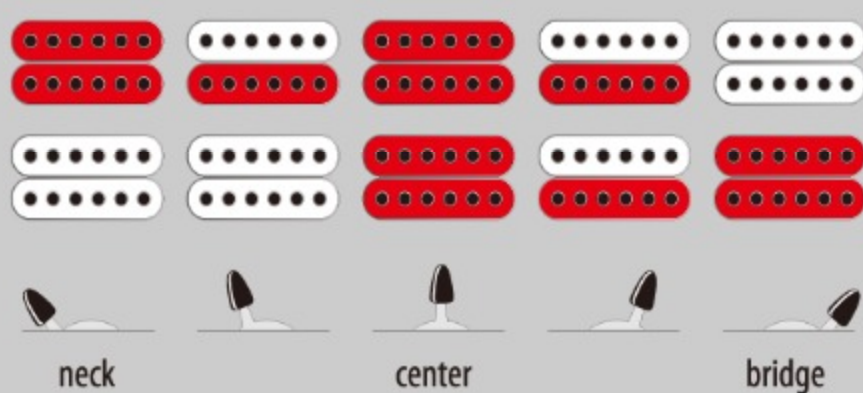

IJR20Z *j. custom*

BKN : Black Night

COLOR VARIATION :

SHARE :  

SPEC

SPEC

neck type	GRG / Maple neck
top/back/body	Poplar body
fretboard	Jatoba fretboard / White dot inlay
fret	Medium frets
number of frets	22
bridge	Ibanez T106 tremolo bridge
neck pickup	Infinity R (H) neck pickup (Passive/Ceramic)
bridge pickup	Infinity R (H) bridge pickup (Passive/Ceramic)
factory tuning	1E,2B,3G,4D,5A,6E
string gauge	.009/.011/.016/.024/.032/.042
nut	Plastic
hardware color	Chrome

NECK DIMENSIONS

Scale :	648mm/25.5"
a : Width	42mm at NUT
b : Width	57mm at 22F
c : Thickness	19.5mm at 1F
d : Thickness	21.5mm at 12F
Radius :	305mmR

SWITCHING SYSTEM

CONTROLS

OTHERS

- 10W amp
- Gig bag
- Electric tuner
- Guitar Strap
- Cable
- Picks
- Accessories Pouch