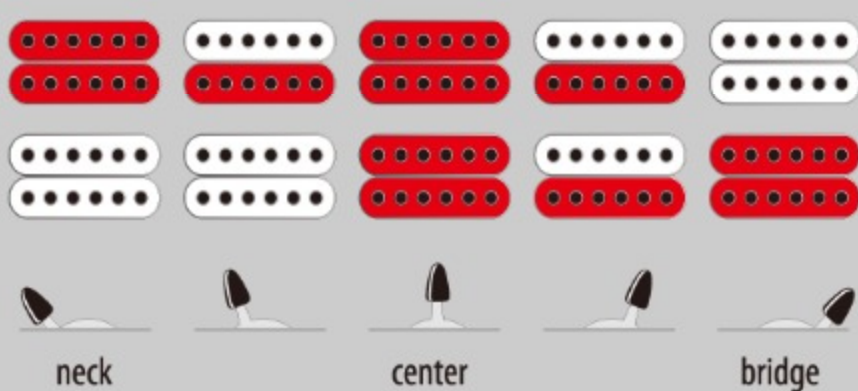

### SPEC

neck type	GRG / Maple neck
top/back/body	Poplar body
fretboard	Jatoba fretboard / White dot inlay
fret	Medium frets
number of frets	22
bridge	Ibanez T106 tremolo bridge
neck pickup	Infinity R (H) neck pickup (Passive/Ceramic)
bridge pickup	Infinity R (H) bridge pickup (Passive/Ceramic)
factory tuning	1E,2B,3G,4D,5A,6E
string gauge	.009/.011/.016/.024/.032/.042
nut	Plastic
hardware color	Chrome

### SWITCHING SYSTEM