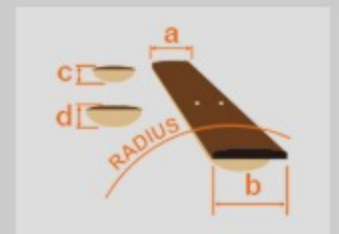

# IJR20

BKN : Black Night

COLOR VARIATION :

SHARE :  

### SPEC

neck type	GRG / Maple neck
top/back/body	Poplar body
fretboard	Jatoba fretboard / White dot inlay
fret	Medium frets
number of frets	22
bridge	Ibanez T106 tremolo bridge
neck pickup	Infinity R (H) neck pickup (Passive/Ceramic)
bridge pickup	Infinity R (H) bridge pickup (Passive/Ceramic)
factory tuning	1E,2B,3G,4D,5A,6E
string gauge	.009/.011/.016/.024/.032/.042
nut	Plastic
hardware color	Chrome

### NECK DIMENSIONS

Scale :	648mm/25.5"
a : Width	42mm at NUT
b : Width	57mm at 22F
c : Thickness	19.5mm at 1F
d : Thickness	21.5mm at 12F
Radius :	305mmR