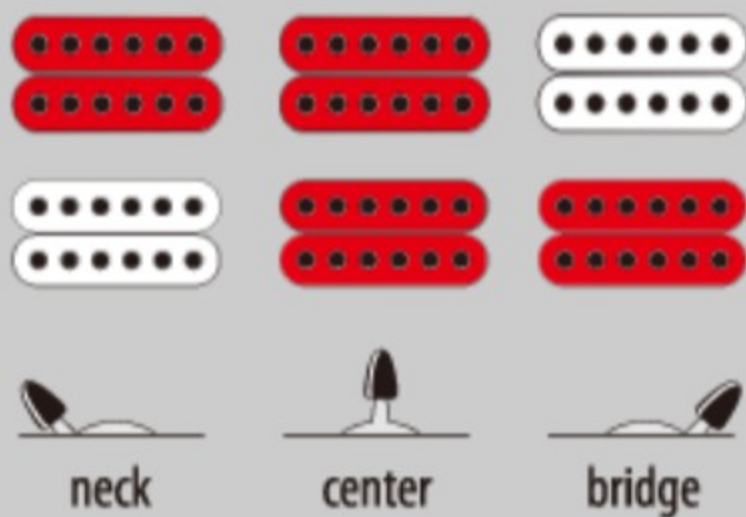

JBBM20

GR : Green

COLOR VARIATION :

SHARE :  

ARTIST DETAIL >

SPEC

SPEC

neck type	JBBM / 3pc Maple/Purpleheart neck
top/back/body	Nyatoh body
fretboard	Ebony / White dot inlay
fret	Jumbo frets
bridge	Gibraltar Standard II bridge
string space	10.8mm
neck pickup	EMG® 85 (H) neck pickup (Active/Alnico)
bridge pickup	EMG® 81 (H) bridge pickup (Active/Ceramic)
hardware color	Cosmo black

NECK DIMENSIONS

Scale :	648mm/25.5"
a : Width	43mm at NUT
b : Width	58mm at 24F
c : Thickness	19mm at 1F
d : Thickness	21mm at 12F
Radius :	400mmR

SWITCHING SYSTEM

CONTROLS

OTHERS

Recommended Case M300C