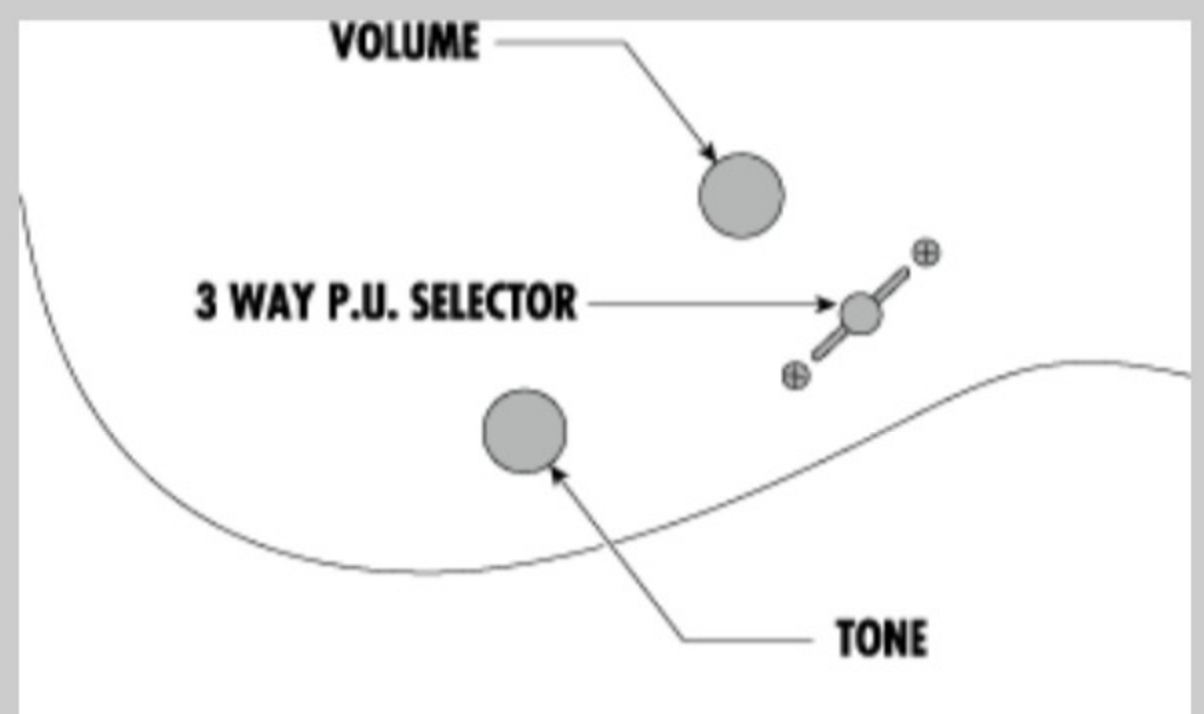

JBBM20

GR : Green

COLOR VARIATION :

SHARE :  

ARTIST DETAIL >

SPEC

SPEC

neck type	JBBM / 3pc Maple/Purpleheart neck
top/back/body	Nyatoh body
fretboard	Ebony / White dot inlay
fret	Jumbo frets
bridge	Gibraltar Standard II bridge
string space	10.8mm
neck pickup	EMG® 85 (H) neck pickup (Active/Alnico)
bridge pickup	EMG® 81 (H) bridge pickup (Active/Ceramic)
hardware color	Cosmo black

NECK DIMENSIONS

Scale :	648mm/25.5"
a : Width	43mm at NUT
b : Width	58mm at 24F
c : Thickness	19mm at 1F
d : Thickness	21mm at 12F
Radius :	400mmR

SWITCHING SYSTEM

CONTROLS

OTHERS

Recommended Case M300C