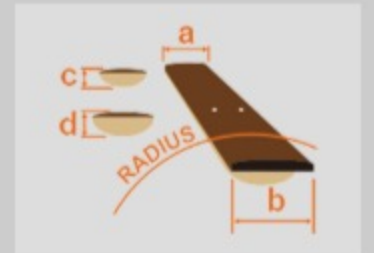

JBBM20

GR : Green

COLOR VARIATION :

SHARE :  

ARTIST DETAIL >

SPEC

SPEC

neck type	JBBM / 3pc Maple/Purpleheart neck
top/back/body	Nyatoh body
fretboard	Ebony / White dot inlay
fret	Jumbo frets
bridge	Gibraltar Standard II bridge
string space	10.8mm
neck pickup	EMG® 85 (H) neck pickup (Active/Alnico)
bridge pickup	EMG® 81 (H) bridge pickup (Active/Ceramic)
hardware color	Cosmo black

NECK DIMENSIONS

Scale :	648mm/25.5"
a : Width	43mm at NUT
b : Width	58mm at 24F
c : Thickness	19mm at 1F
d : Thickness	21mm at 12F
Radius :	400mmR

SWITCHING SYSTEM

CONTROLS

OTHERS

Recommended Case M300C